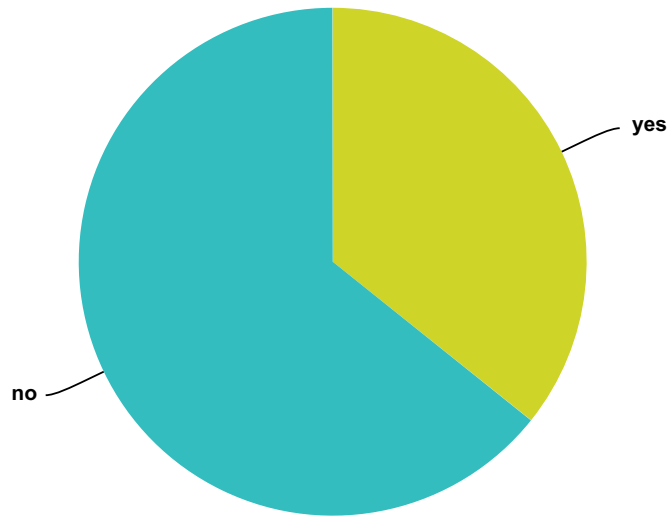

Q145 Did you see the ET float through the air?

Answered: 870 Skipped: 688

Answer Choices	Responses	
yes	35.75%	311
no	64.25%	559
Total		870