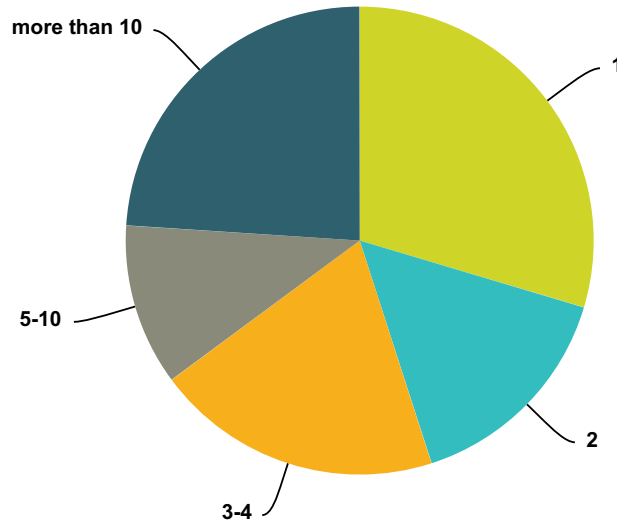

Q37 If you have seen an ET, at what times has this occurred? Please state the number of sightings for each time slot: 12 am to 6 am.

Answered: 726 Skipped: 832

Answer Choices	Responses
1	29.61% 215
2	15.43% 112
3-4	19.83% 144
5-10	11.16% 81
more than 10	23.97% 174
Total	726