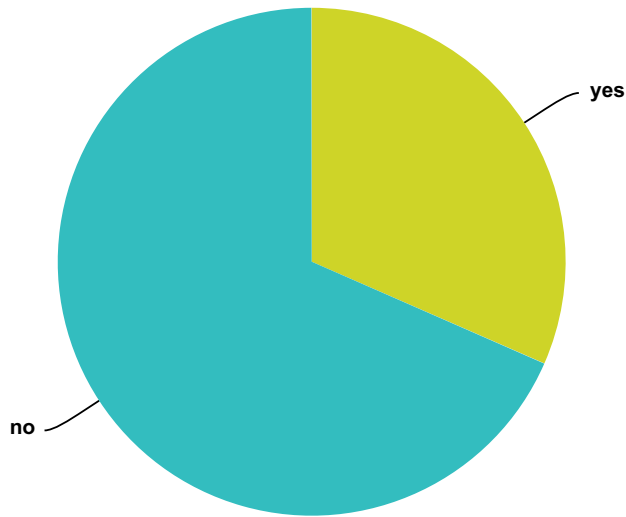

Q126 Do you have memories of having assisted/helped ETs in any capacity?

Answered: 1,286 Skipped: 272

Answer Choices	Responses	
yes	31.57%	406
no	68.43%	880
Total		1,286