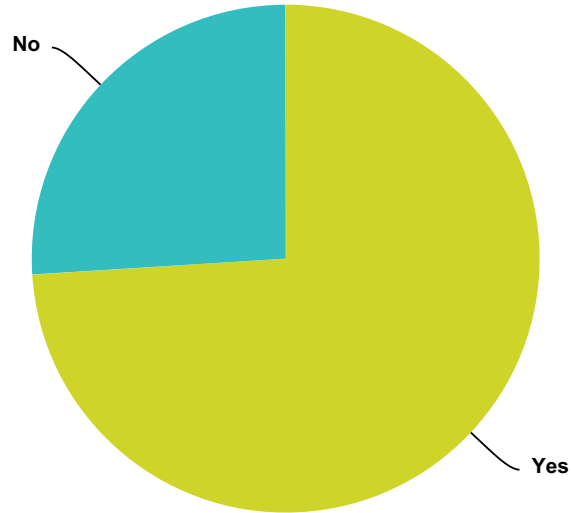

Q22 Have you ever experienced hearing a voice in your head that seemed like another person was talking to you?

Answered: 1,427 Skipped: 131

Answer Choices	Responses	
Yes	74.00%	1,056
No	26.00%	371
Total		1,427