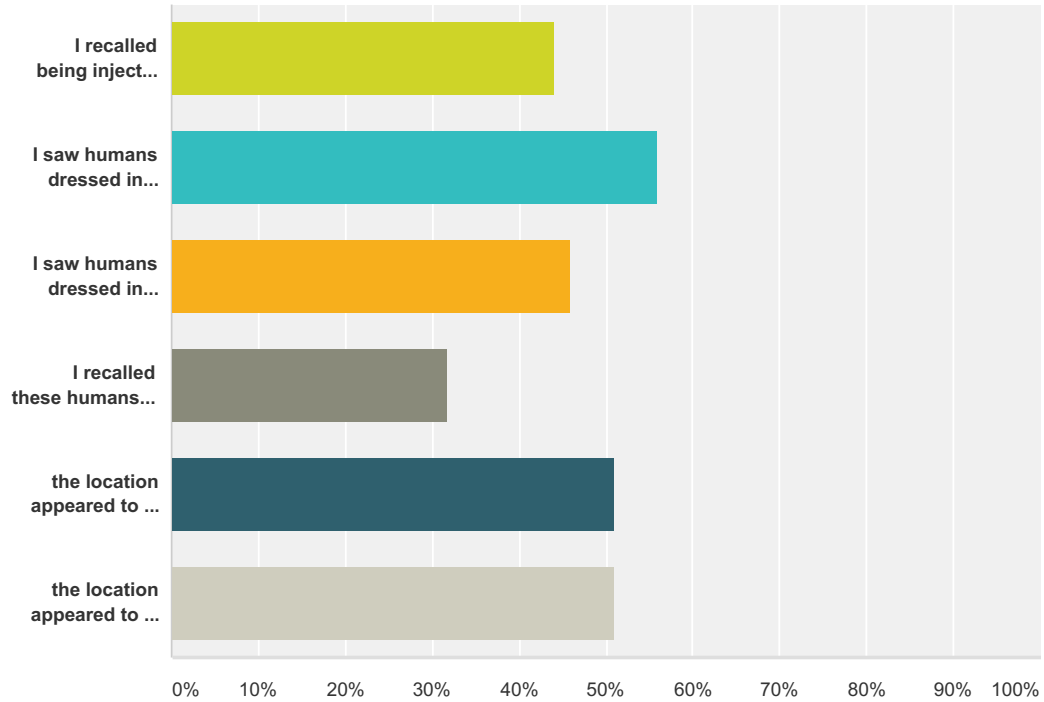

Q179 During this MILAB experience, do you recall any of the following? Please check all that apply.

Answered: 161 Skipped: 1,397

Answer Choices	Responses
I recalled being injected or being drugged	44.10% 71
I saw humans dressed in military uniforms	55.90% 90
I saw humans dressed in white like a doctor or a nurse	45.96% 74
I recalled these humans interrogating and questioning me	31.68% 51
the location appeared to be in a hospital like setting	50.93% 82
the location appeared to be in a military like setting	50.93% 82
Total Respondents: 161