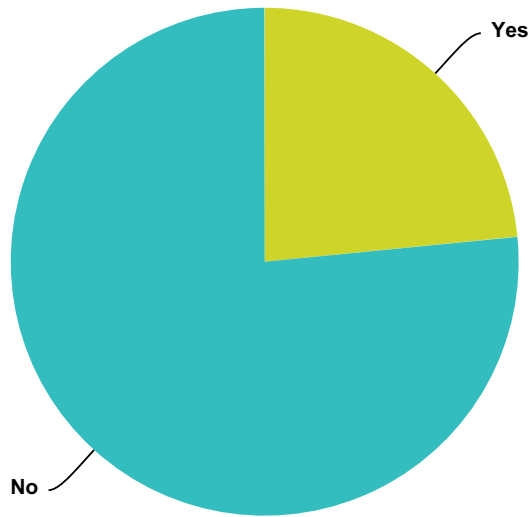

Answer Choices	Responses	
Yes	31.61%	409
No	68.39%	885
Total		1,294

Q10 Has your spouse experienced ET contact experiences without you present?

Answered: 1,282 Skipped: 276

Answer Choices	Responses	
Yes	21.22%	272
No	78.78%	1,010
Total		1,282

Q11 Have any of your children experienced ET Contact experiences with you present?

Answered: 1,152 Skipped: 406

Answer Choices	Responses	
Yes	23.44%	270
No	76.56%	882
Total		1,152

Q12 Have any of your children experienced ET contact experiences without you present?