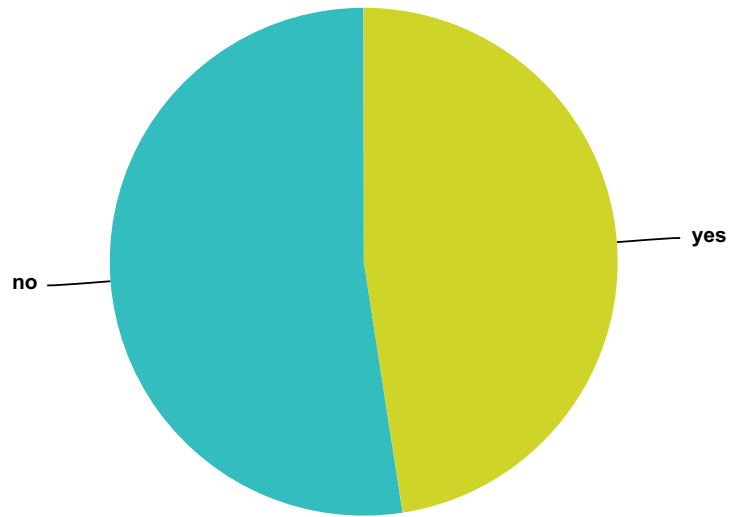

Q106 Have you ever met a deceased person and conversed with him or her?

Answered: 1,285 Skipped: 273

Answer Choices	Responses
yes	47.55% 611
no	52.45% 674
Total	1,285