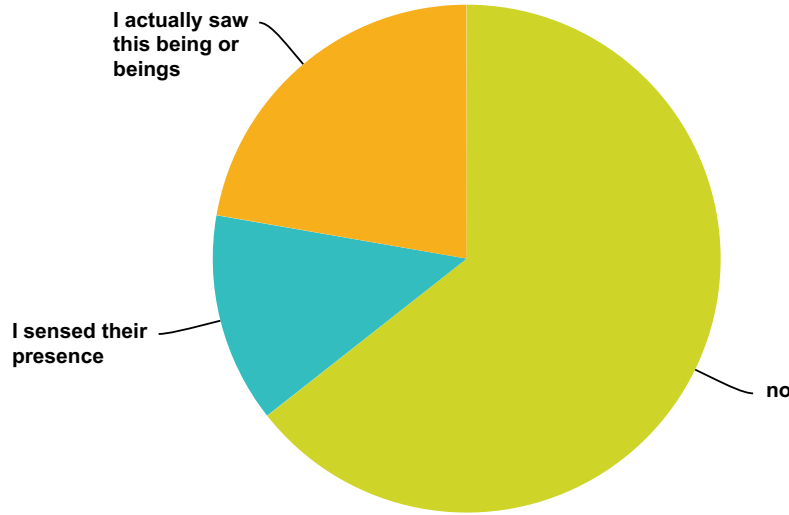

Q79 While in this "Matrix" like type of reality, did you see deceased or religious spirits?

Answered: 719 Skipped: 839

Answer Choices	Responses	
no	64.39%	463
I sensed their presence	13.35%	96
I actually saw this being or beings	22.25%	160
Total		719