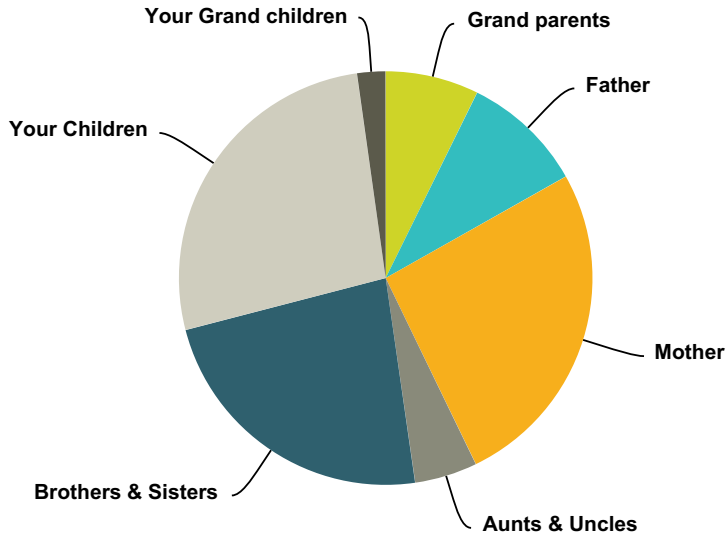

Answered: 739 Skipped: 819

Answer Choices	Responses	Count
Grand parents	17.86%	132
Father	27.33%	202
Mother	38.97%	288
Aunts & Uncles	12.04%	89
Brothers & Sisters	41.00%	303
Your Children	42.63%	315
Your Grand children	5.95%	44
Total Respondents: 739		

Q4 Has anyone else in your family had paranormal experiences?

Answered: 1,514 Skipped: 44

Answer Choices	Responses
Yes	75.56% 1,144
No	24.44% 370
Total	1,514

Q5 If you answered Yes to Question # 3 (Paranormal Experiences), check all that apply:

Answered: 1,123 Skipped: 435

Answer Choices	Responses	
Grand parents	7.30%	82
Father	9.53%	107
Mother	26.00%	292
Aunts & Uncles	4.90%	55
Brothers & Sisters	23.24%	261
Your Children	26.80%	301
Your Grand children	2.23%	25
Total		1,123