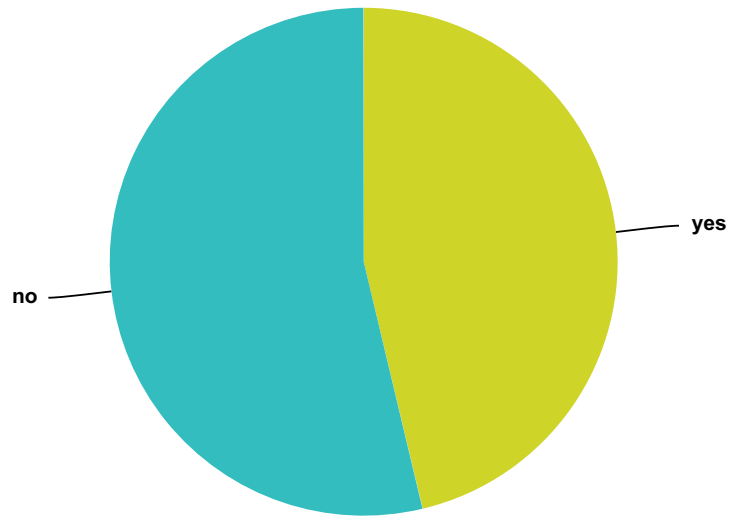

Q118 Did any of these Orbs go though any objects such as a wall?

Answered: 899 Skipped: 659

Answer Choices	Responses	
yes	46.27%	416
no	53.73%	483
Total		899