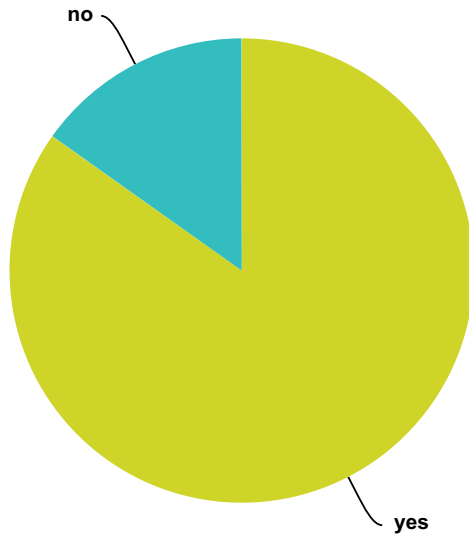

Q127 Have you ever had a strong sense of having a mission or important task to do but not necessarily knowing where the compulsion comes from?

Answered: 1,325 Skipped: 233

Answer Choices	Responses	
yes	84.83%	1,124
no	15.17%	201
Total		1,325