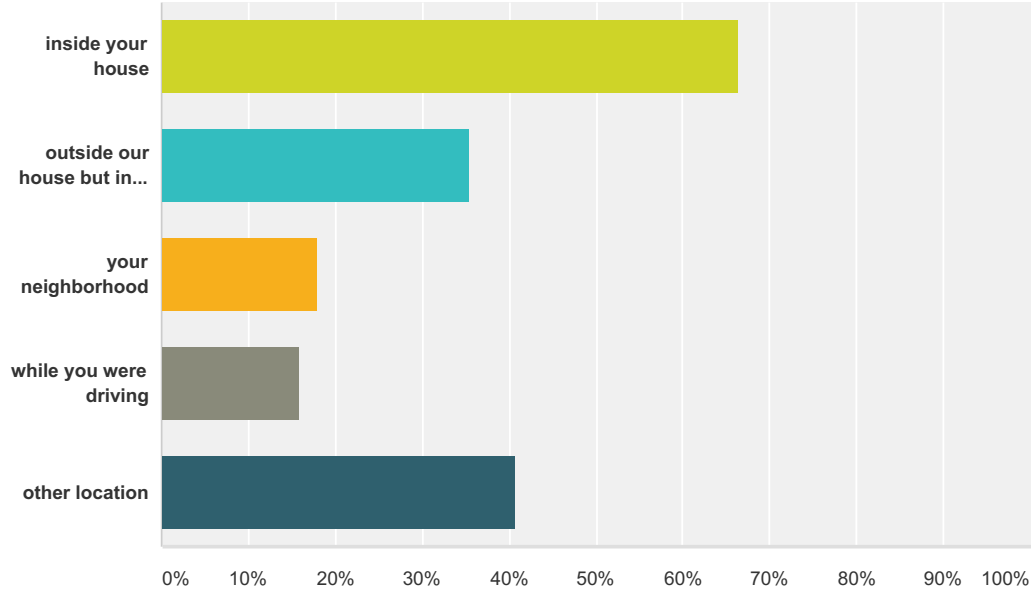

Q116 Have you ever seen SMALL (Less than 1 foot in diameter) colored orbs and if so where did they appear?

Answered: 871 Skipped: 687

Answer Choices	Responses	Count
inside your house	66.36%	578
outside our house but in your property	35.59%	310
your neighborhood	18.03%	157
while you were driving	15.96%	139
other location	40.64%	354
Total Respondents: 871