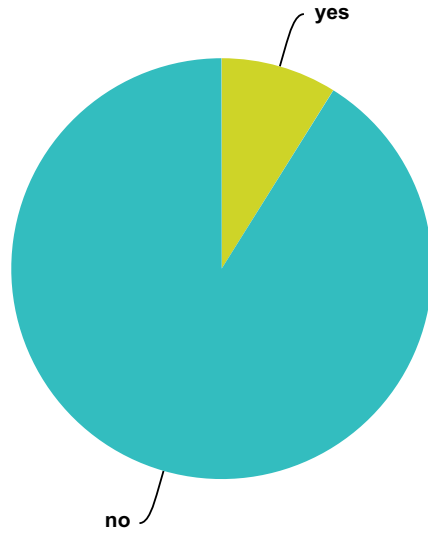

Q192 If your entire family has been targeted for ET contact, did the ETs tell you why your family was targeted?

Answered: 707 Skipped: 851

Answer Choices	Responses	
yes	8.91%	63
no	91.09%	644
Total		707