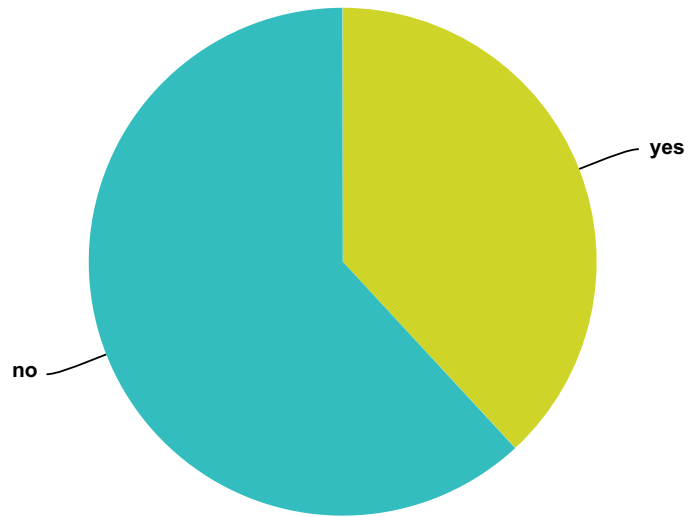

Q132 Did an ET ever use a light instrument on you?

Answered: 1,113 Skipped: 445

Answer Choices	Responses	
yes	27.67%	308
no	72.33%	805
Total		1,113

Q133 Do you know why the ETs are visiting you?

Answered: 1,215 Skipped: 343