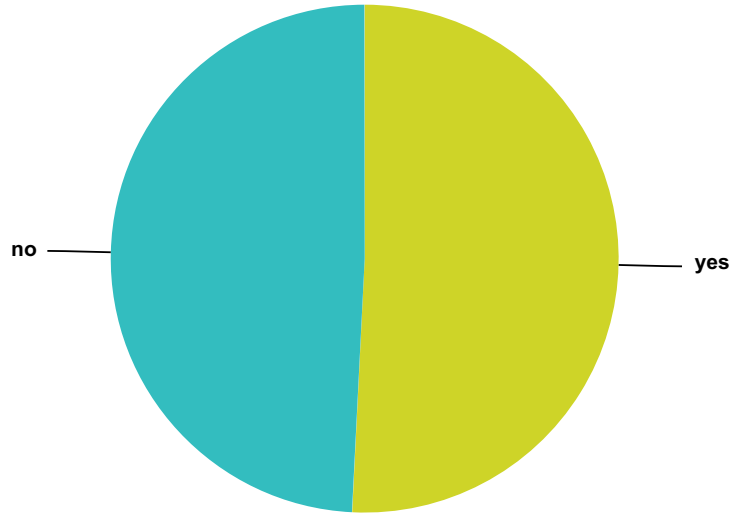

Q137 Do you believe that any of these ETs have performed a medical healing on either you or another member of our family?

Answered: 1,193 Skipped: 365

Answer Choices	Responses	
yes	50.80%	606
no	49.20%	587
Total		1,193