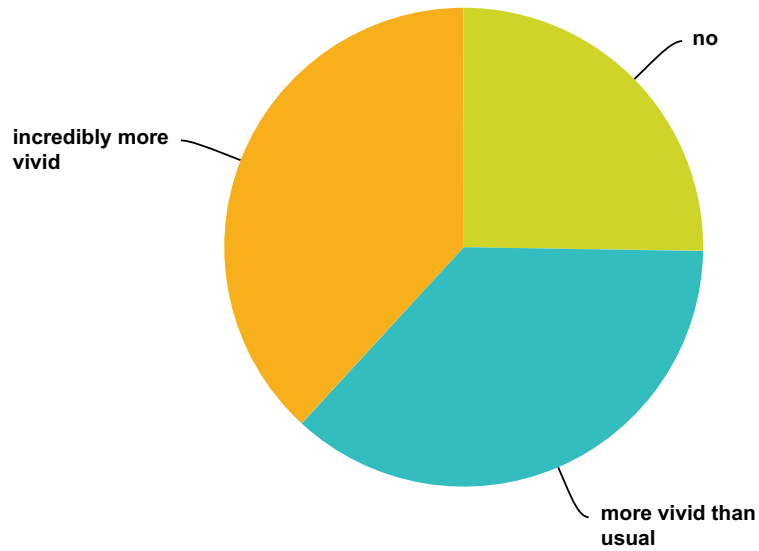

Q74 While in this "Matrix" like reality, were your senses more vivid than usual?

Answered: 697 Skipped: 861

Answer Choices	Responses	
no	25.25%	176
more vivid than usual	36.59%	255
incredibly more vivid	38.16%	266
Total		697