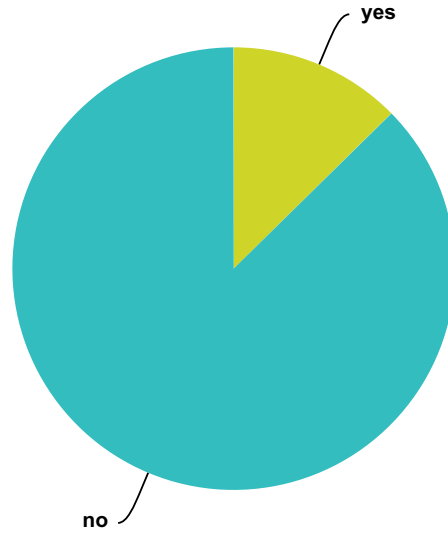

Answered: 1,300 Skipped: 258

Answer Choices	Responses	
yes	15.23%	198
no	84.77%	1,102
Total		1,300

Q99 Have you ever met a non human intelligent being (an ET) during a hallucinogenic experience?

Answered: 1,085 Skipped: 473