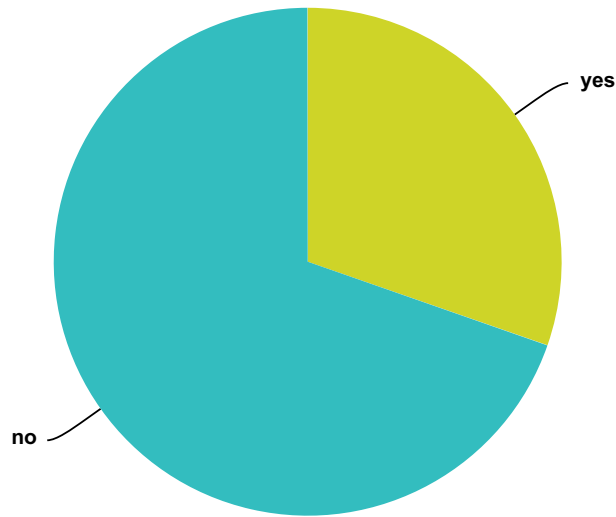

Q228 Did the ETs ever tell you about the concept of "Time"?

Answered: 1,058 Skipped: 500

Answer Choices	Responses	
yes	30.34%	321
no	69.66%	737
Total		1,058