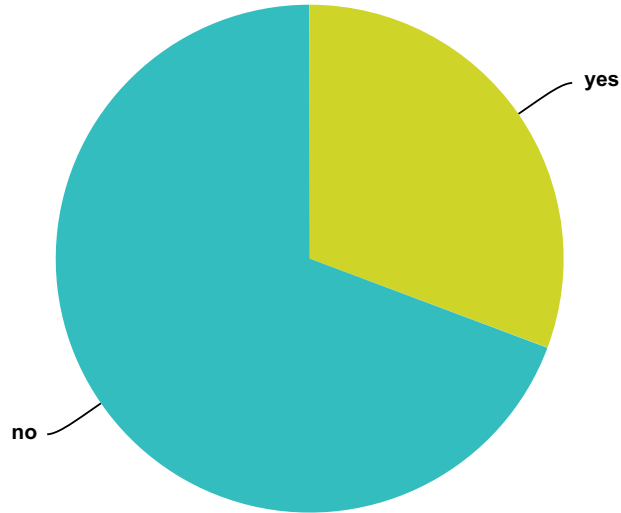

Q140 If you believe you are part of an ET breeding program, do you know the purpose for this breeding program?

Answered: 622 Skipped: 936

Answer Choices	Responses	
yes	30.71%	191
no	69.29%	431
Total		622