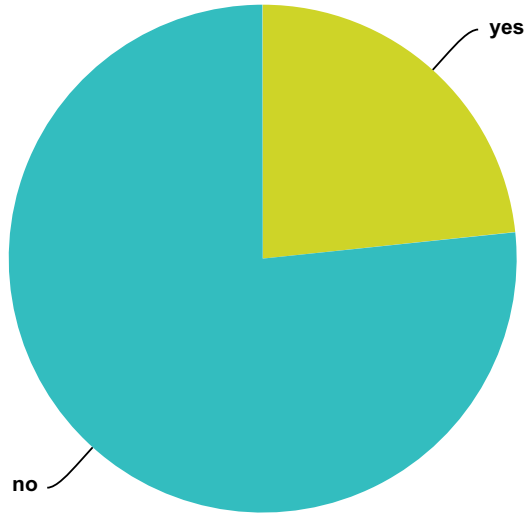

Q94 Have you ever undertaken Remote Viewing (via formal remote viewing procedures).

Answered: 1,268 Skipped: 290

Answer Choices	Responses	
yes	23.34%	296
no	76.66%	972
Total		1,268