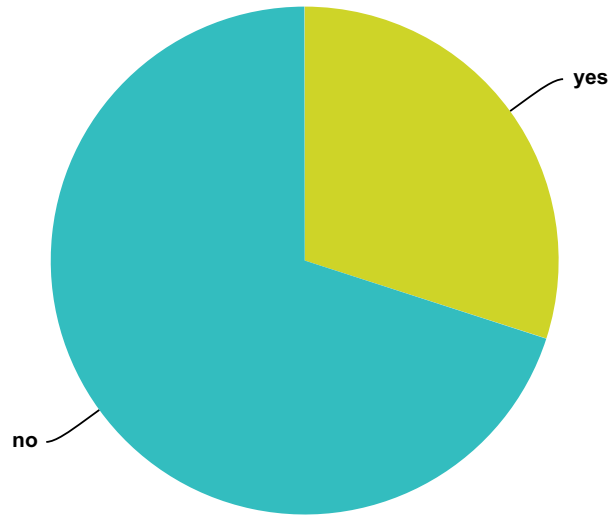

Q163 Have you had contact with an ET in which you were asked to do something, or agree to do something, for them in the future?

Answered: 1,134 Skipped: 424

Answer Choices	Responses	
yes	29.98%	340
no	70.02%	794
Total		1,134