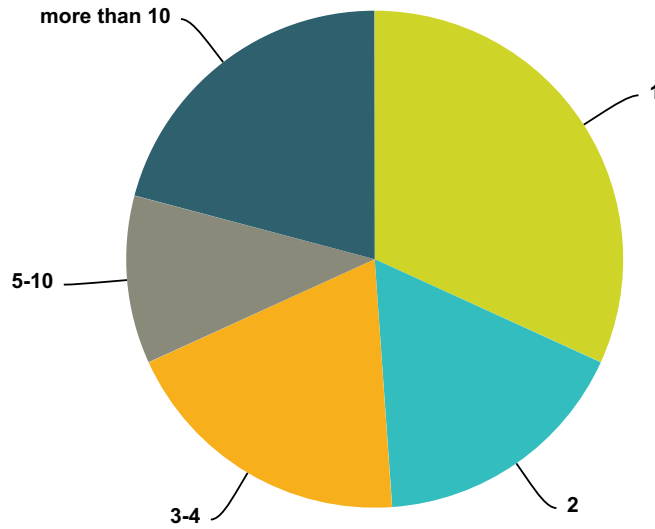

Q28 Did you ever have any type of contact with an ET where you saw the ET physically here on Earth in a perceived 3-D Physical Reality?

Answered: 1,409 Skipped: 149

Answer Choices	Responses	
Yes	60.61%	854
No	39.39%	555
Total		1,409

Q29 How many times have you had this type of contact with an ET Physically Present?

Answered: 896 Skipped: 662

Answer Choices	Responses	
1	31.81%	285
2	17.08%	153
3-4	19.31%	173
5-10	10.94%	98
more than 10	20.87%	187
Total		896