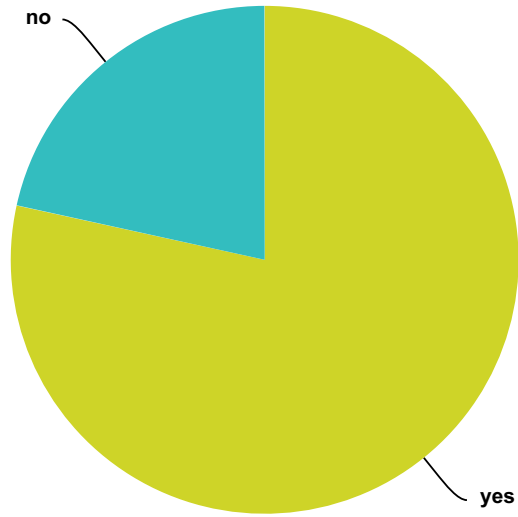

Q166 Do the ETs have a personality?

Answered: 1,030 Skipped: 528

Answer Choices	Responses	
yes	78.45%	808
no	21.55%	222
Total		1,030