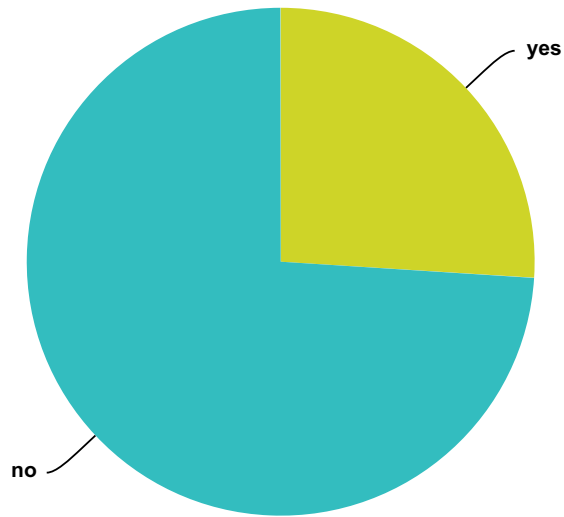

Q104 Have you seen what can be described as an Elf or a Fairy?

Answered: 1,276 Skipped: 282

Answer Choices	Responses	
yes	26.02%	332
no	73.98%	944
Total		1,276