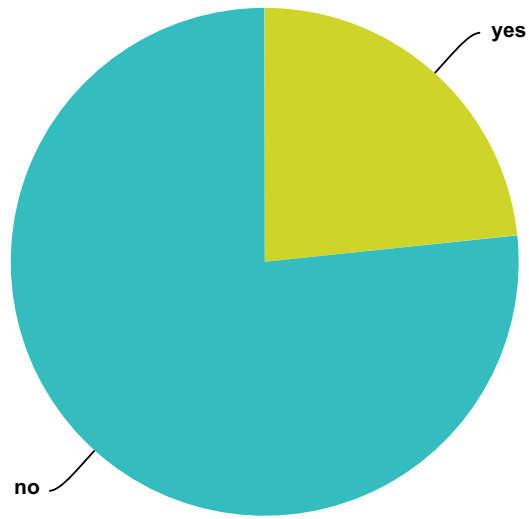

Q153 Did any ET ever hurt you?

Answered: 1,122 Skipped: 436

Answer Choices	Responses	
yes	23.35%	262
no	76.65%	860
Total		1,122