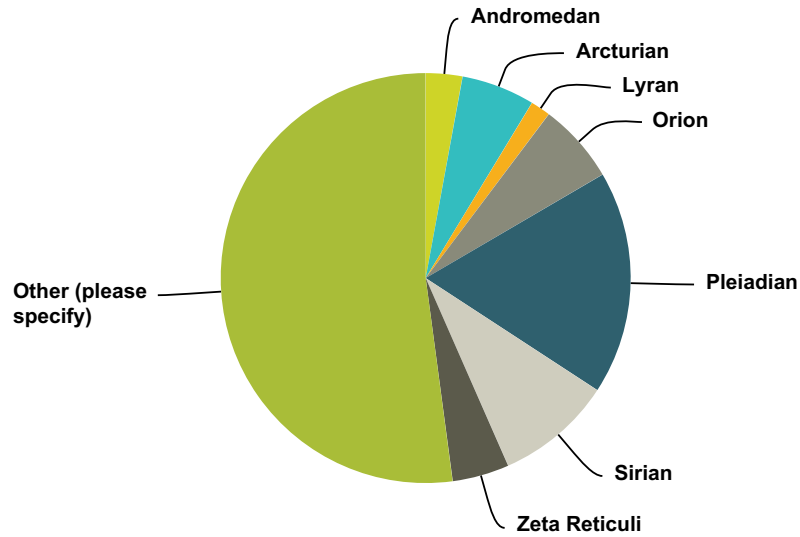

Q203 Did the ETs tell you they were from a particular star system and if so, from where?

Answered: 380 Skipped: 1,178

Answer Choices	Responses	
Andromedan	2.89%	11
Arcturian	5.79%	22
Lyrans	1.58%	6
Orion	6.32%	24
Pleiadian	17.63%	67
Sirian	9.21%	35
Zeta Reticuli	4.47%	17
Other (please specify)	52.11%	198
Total		380