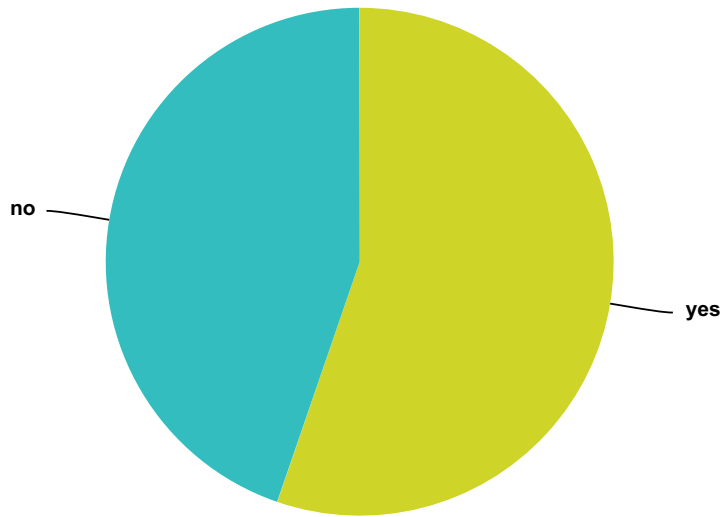

Q145 Did you see the ET float through the air?

Answered: 870 Skipped: 688

Answer Choices	Responses	
yes	35.75%	311
no	64.25%	559
Total		870

Q146 Did you see the ET walk on the ground?

Answered: 910 Skipped: 648