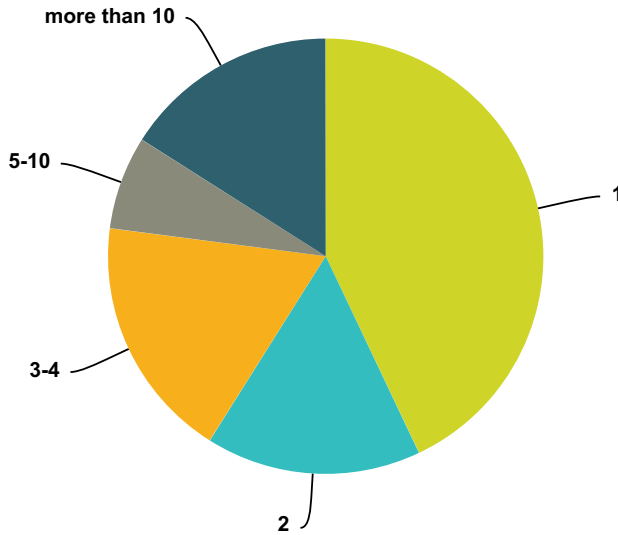

Q38 If you have seen an ET, at what times has this occurred? Please state the number of sightings for each time slot: 6 am to 9 pm.

Answered: 475 Skipped: 1,083

Answer Choices	Responses	
1	42.95%	204
2	16.00%	76
3-4	18.11%	86
5-10	6.95%	33
more than 10	16.00%	76
Total		475