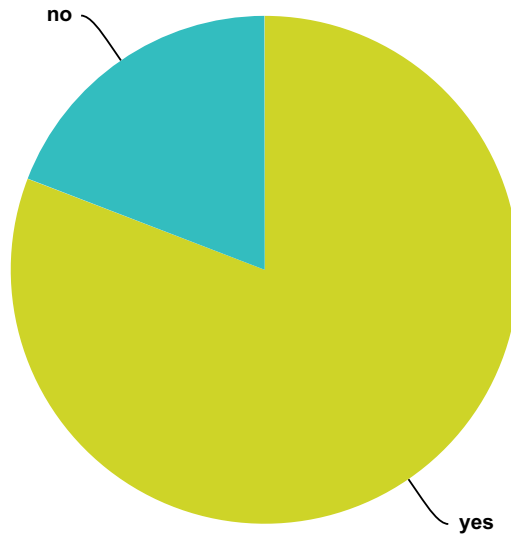

Q235 Can the ETs can travel to the past?

Answered: 778 Skipped: 780

Answer Choices	Responses	
yes	80.85%	629
no	19.15%	149
Total		778