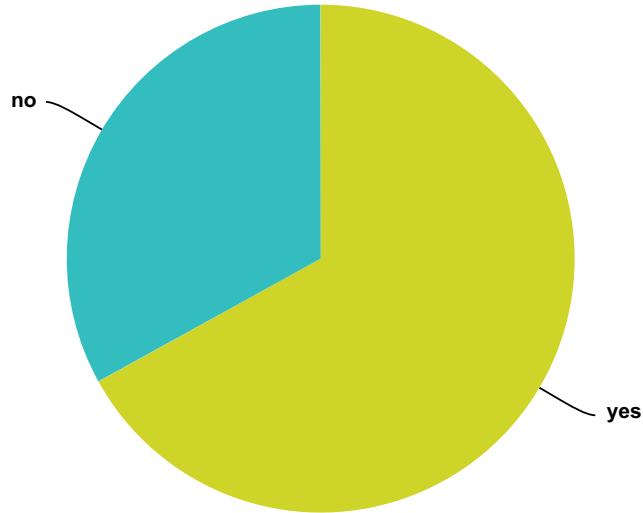

Q72 Was your consciousness separated from your body at the time of the ET contact experience?

Answered: 781 Skipped: 777

Answer Choices	Responses	
yes	66.97%	523
no	33.03%	258
Total		781