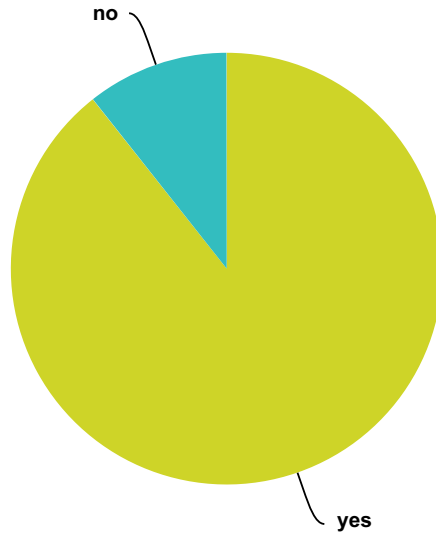

Q183 Do you believe that there is a connection between the ETs and the Paranormal?

Answered: 1,204 Skipped: 354

Answer Choices	Responses	
yes	89.37%	1,076
no	10.63%	128
Total		1,204