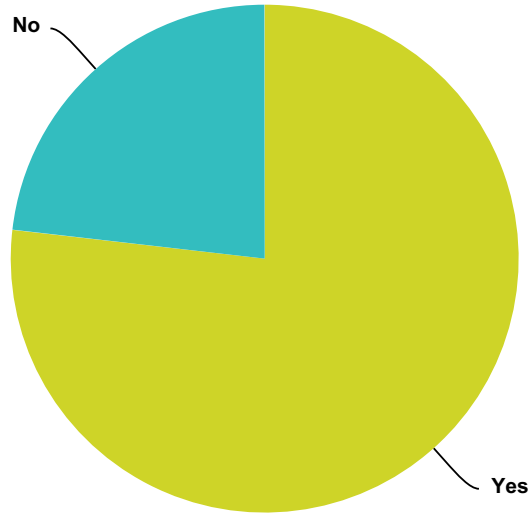

Q21 How many times have you had this type of contact WITHOUT an ET Physically present?

Answered: 1,017 Skipped: 541

Answer Choices	Responses	
1	13.27%	135
2	8.65%	88
3-5	20.35%	207
5-10	10.91%	111
more than 10	46.80%	476
Total		1,017

Q22 Have you ever experienced hearing a voice in your head that seemed like another person was talking to you?

Answered: 1,427 Skipped: 131

Answer Choices	Responses	
Yes	74.00%	1,056
No	26.00%	371
Total		1,427

Q23 Did you experience involve some type of telepathic or thought transference, or direct knowing, being given you by an ET?

Answered: 1,411 Skipped: 147

Answer Choices	Responses	
Yes	76.82%	1,084
No	23.18%	327
Total		1,411