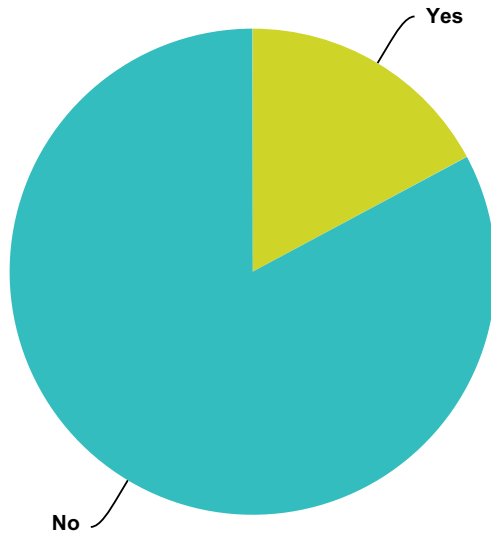

Q46 Do you ever recall operating a UFO Craft?

Answered: 1,145 Skipped: 413

Answer Choices	Responses	
Yes	13.54%	155
No	86.46%	990
Total		1,145

Q47 Do you recall seeing an ET operate the UFO craft?

Answered: 1,124 Skipped: 434