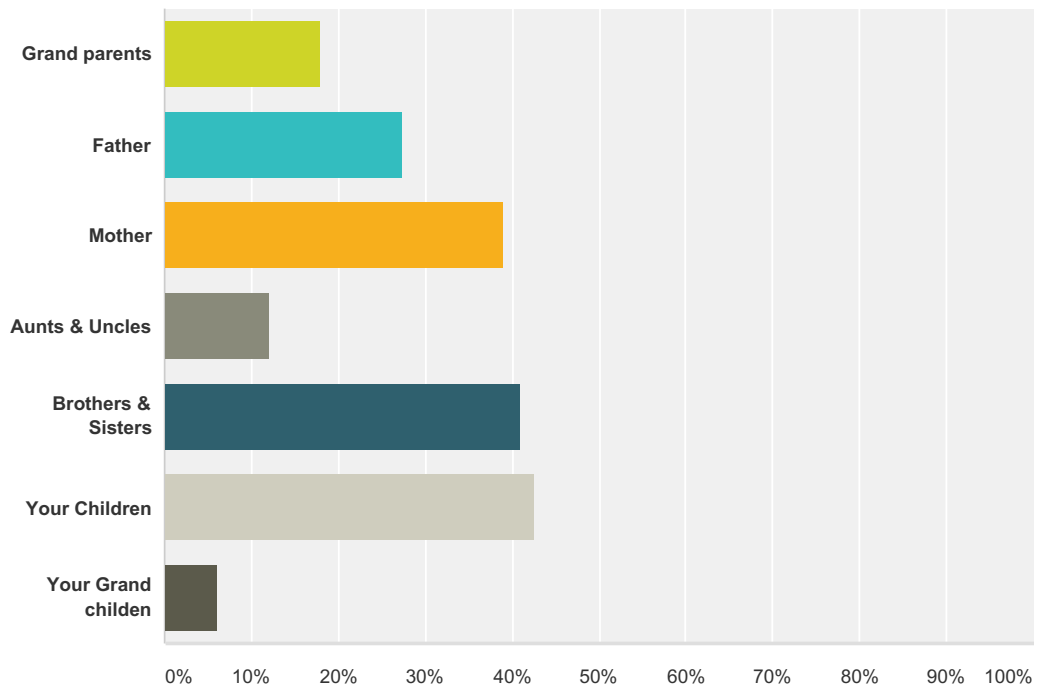

Q3 If you answered Yes to Question # 1 (ET Contact), check all that apply

Answered: 739 Skipped: 819

Answer Choices	Responses	Count
Grand parents	17.86%	132
Father	27.33%	202
Mother	38.97%	288
Aunts & Uncles	12.04%	89
Brothers & Sisters	41.00%	303
Your Children	42.63%	315
Your Grand children	5.95%	44
Total Respondents: 739