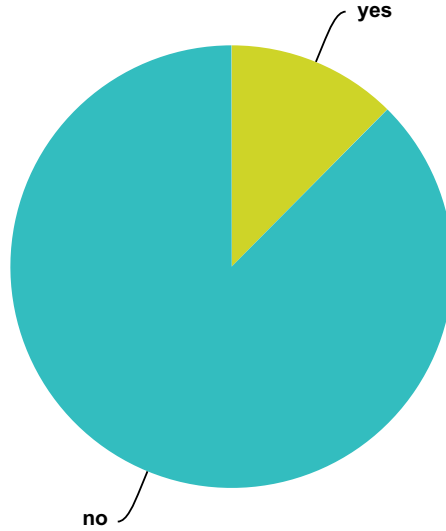

Q176 Do you recall ever having what is commonly called "Military Abduction", or MILAB, where human's abducted you?

Answered: 1,111 Skipped: 447

Answer Choices	Responses	
yes	12.42%	138
no	87.58%	973
Total		1,111