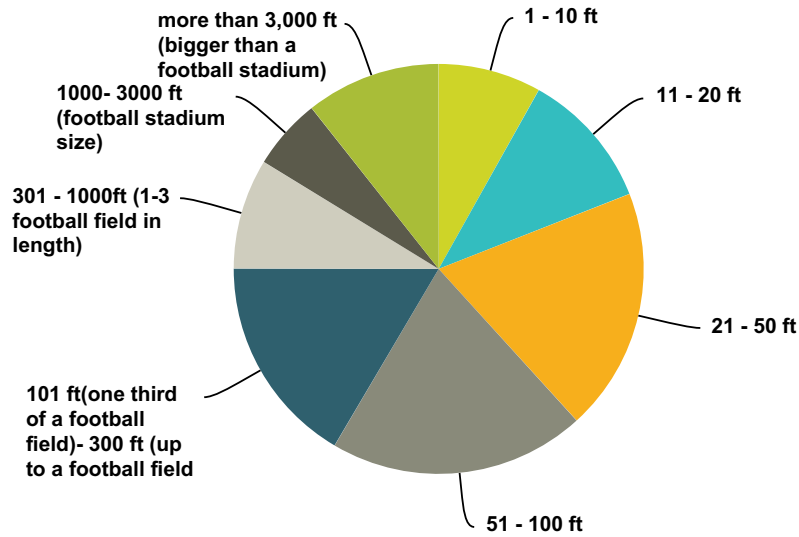

Q50 Do you know the approximate dimensions of the craft? Please choose best answer of the WIDTH/LENGTH/DIAMETER of the craft.

Answered: 677 Skipped: 881

Answer Choices	Responses	
1 - 10 ft	8.12%	55
11 - 20 ft	10.93%	74
21 - 50 ft	19.20%	130
51 - 100 ft	20.24%	137
101 ft(one third of a football field)- 300 ft (up to a football field)	16.54%	112
301 - 1000ft (1-3 football field in length)	8.71%	59
1000- 3000 ft (football stadium size)	5.61%	38
more than 3,000 ft (bigger than a football stadium)	10.64%	72
Total		677