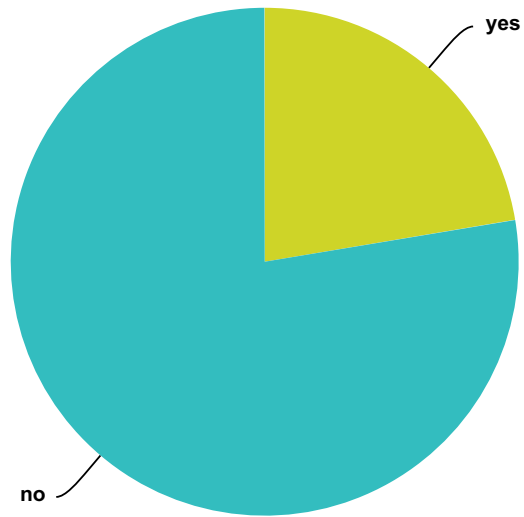

Q111 Do you ever recall or have memories of you coming to Earth as a Light Being?

Answered: 1,269 Skipped: 289

Answer Choices	Responses	
yes	22.38%	284
no	77.62%	985
Total		1,269