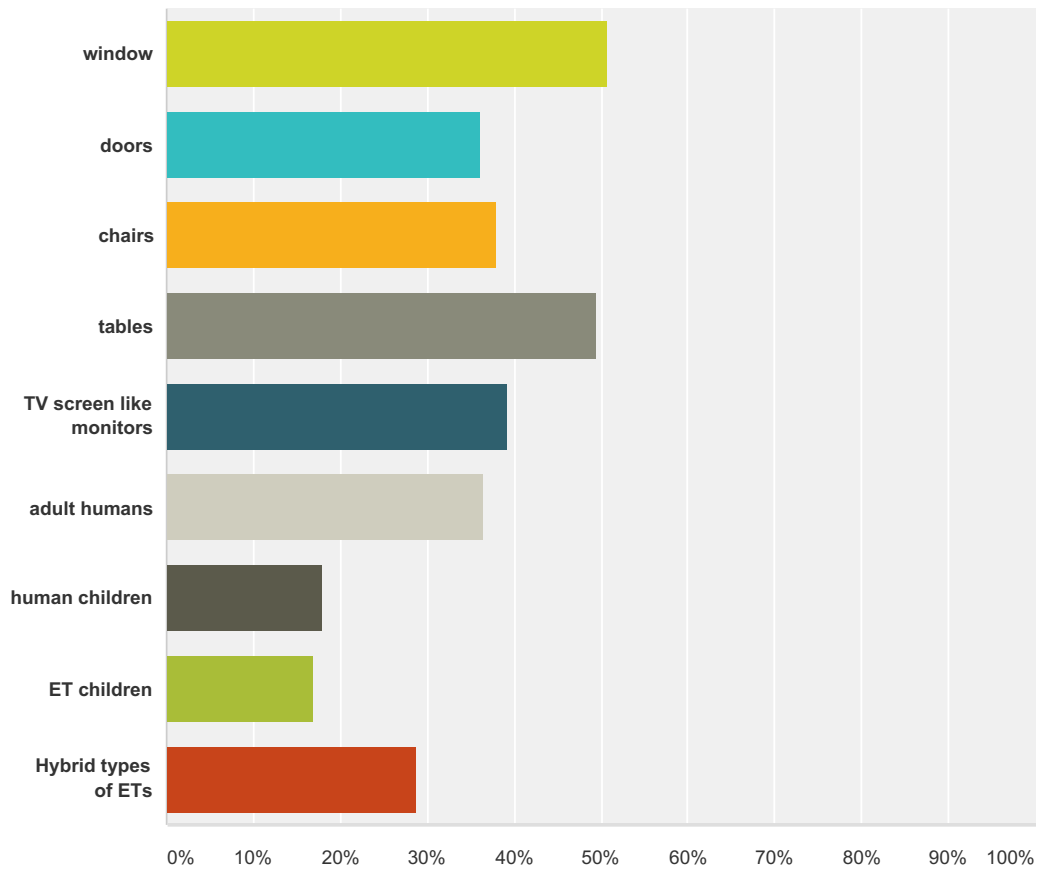

Q53 Did the UFO craft have any of the following items? Check all that apply:

Answered: 636 Skipped: 922

Answer Choices	Responses	
window	50.63%	322
doors	36.16%	230
chairs	38.05%	242
tables	49.53%	315
TV screen like monitors	39.15%	249
adult humans	36.64%	233
human children	17.92%	114
ET children	16.82%	107
Hybrid types of ETs	28.77%	183
Total Respondents: 636