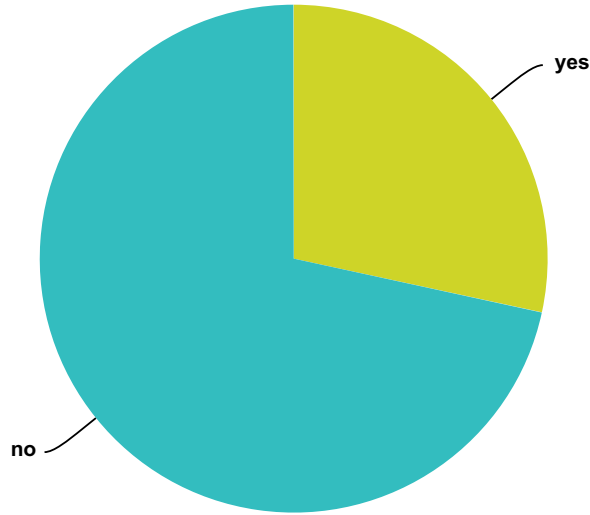

Q134 If you were brought to another location do you know why they are taking you?

Answered: 947 Skipped: 611

Answer Choices	Responses	
yes	28.41%	269
no	71.59%	678
Total		947