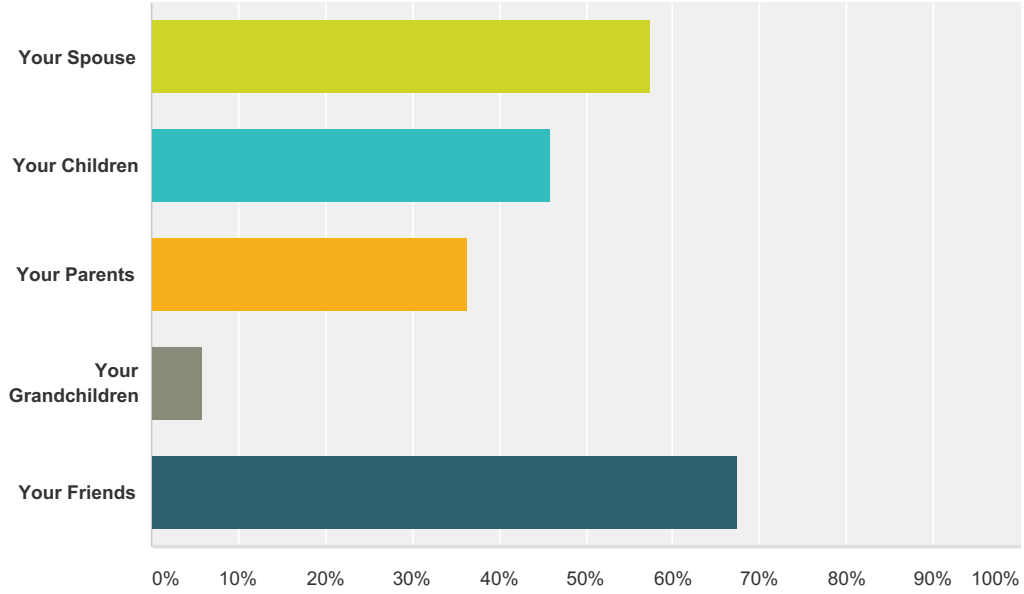

Q13 Check the following boxes if you OPENLY speak about your ET Contact experiences with these individuals:

Answered: 1,266 Skipped: 292

Answer Choices	Responses	Count
Your Spouse	57.42%	727
Your Children	45.89%	581
Your Parents	36.41%	461
Your Grandchildren	5.77%	73
Your Friends	67.46%	854
Total Respondents: 1,266