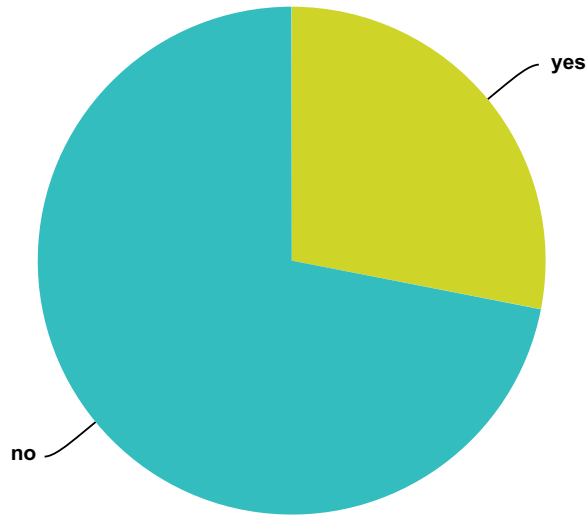

Q190 Was any of this ET communication concerning life after physical death (Heaven or a perceived Spirit World)?

Answered: 983 Skipped: 575

Answer Choices	Responses	
yes	28.08%	276
no	71.92%	707
Total		983