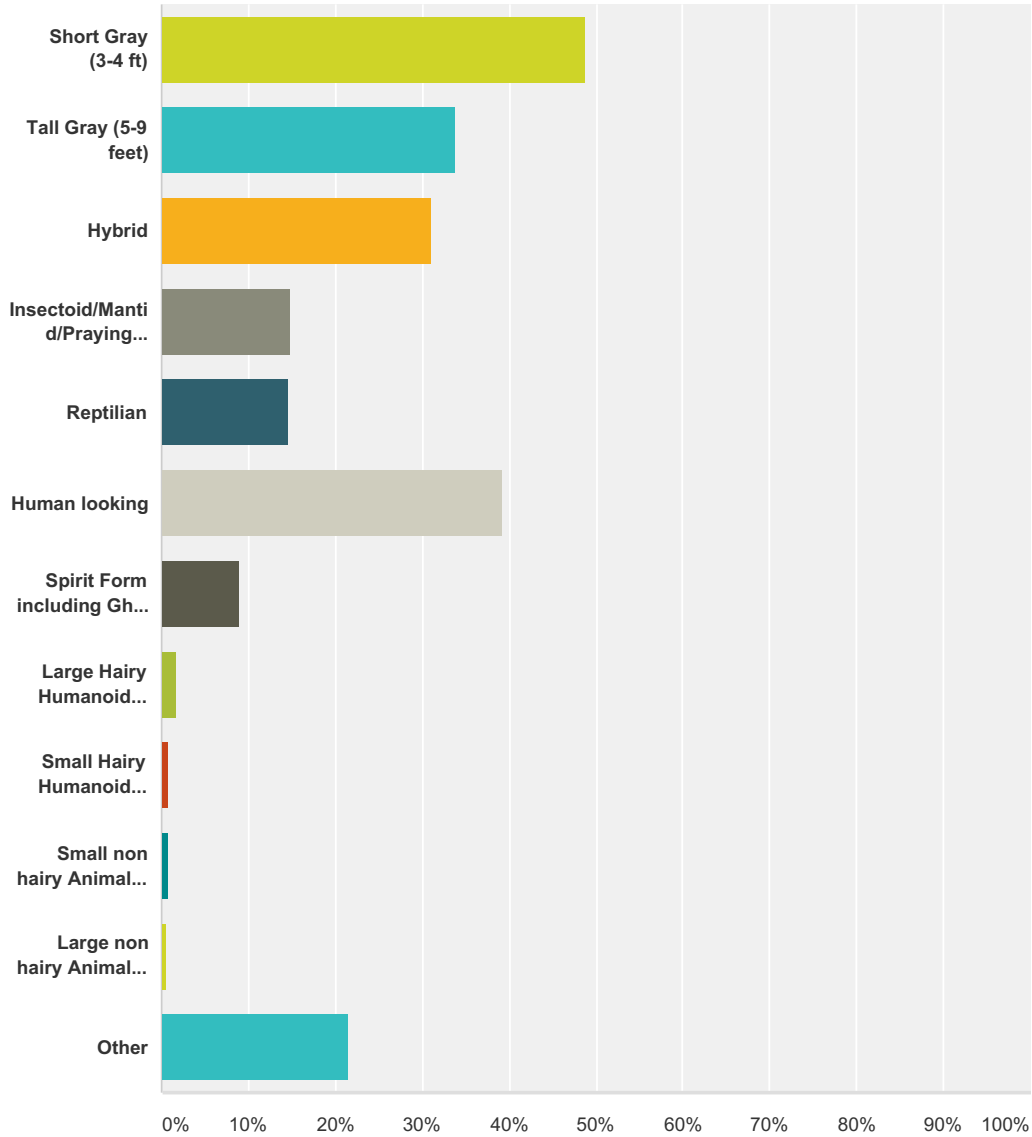

Q139 If you do believe that you have been part of an ETbreeding program, what particular type of alien do you feel was involved in this program? Select from the following ET types. Select all that apply.

Answered: 495 Skipped: 1,063

Answer Choices	Responses	Count
Short Gray (3-4 ft)	48.89%	242
Tall Gray (5-9 feet)	33.74%	167
Hybrid	31.11%	154
Insectoid/Mantid/Praying Mantis type	14.75%	73
Reptilian	14.55%	72