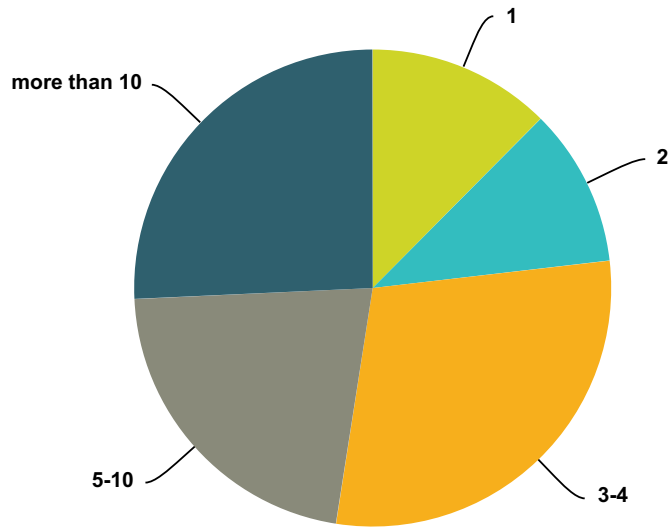

Q52 How many total ETs did you see on the UFO craft in all of your experiences?

Answered: 587 Skipped: 971

Answer Choices	Responses	
1	12.44%	73
2	10.73%	63
3-4	29.30%	172
5-10	21.81%	128
more than 10	25.72%	151
Total		587