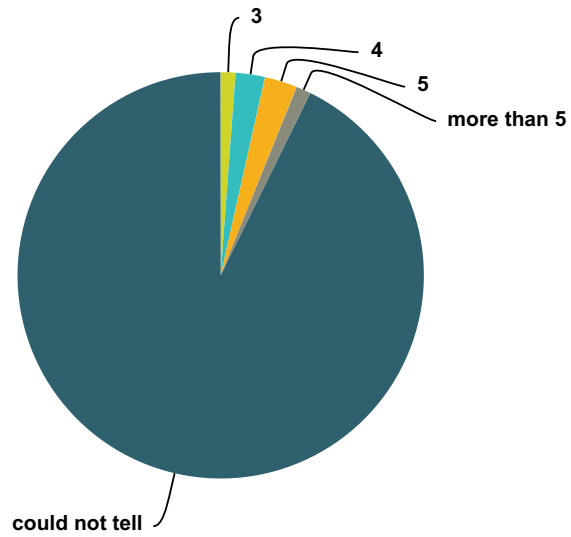

Q148 If you saw an ET, how many toes did the ET have?

Answered: 852 Skipped: 706

Answer Choices	Responses	
3	1.17%	10
4	2.35%	20
5	2.58%	22
more than 5	1.17%	10
could not tell	92.72%	790
Total		852