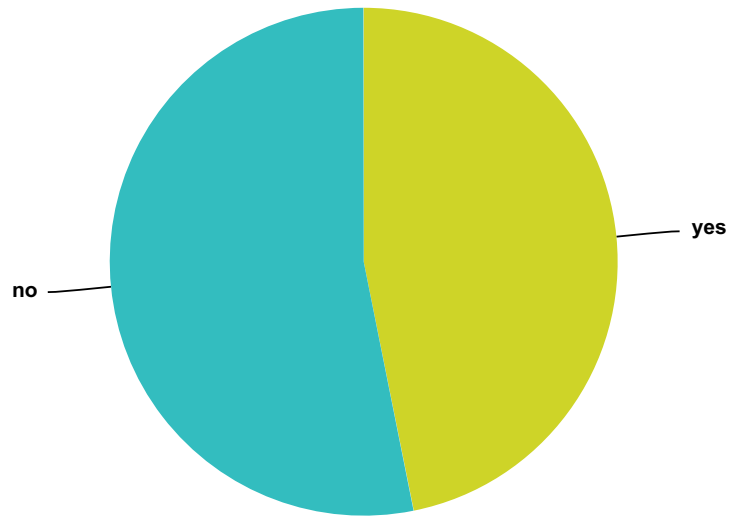

Q234 If you call an ET, do you believe that they may appear to you?

Answered: 1,018 Skipped: 540

Answer Choices	Responses	
yes	46.86%	477
no	53.14%	541
Total		1,018