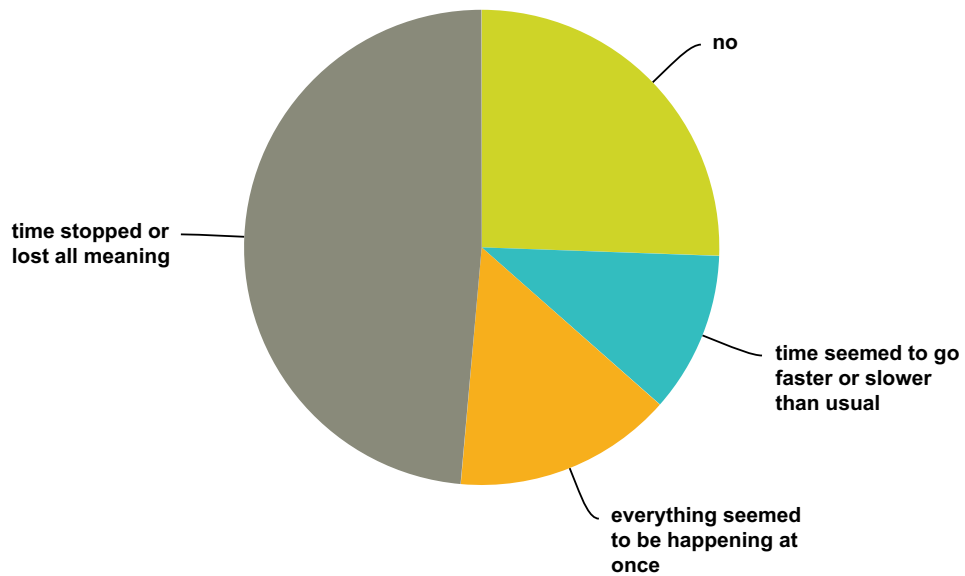

Q82 While in this "Matrix" type of reality, did time seem to speed up or slow down?

Answered: 704 Skipped: 854

Answer Choices	Responses	
no	25.57%	180
time seemed to go faster or slower than usual	10.94%	77
everything seemed to be happening at once	14.91%	105
time stopped or lost all meaning	48.58%	342
Total		704