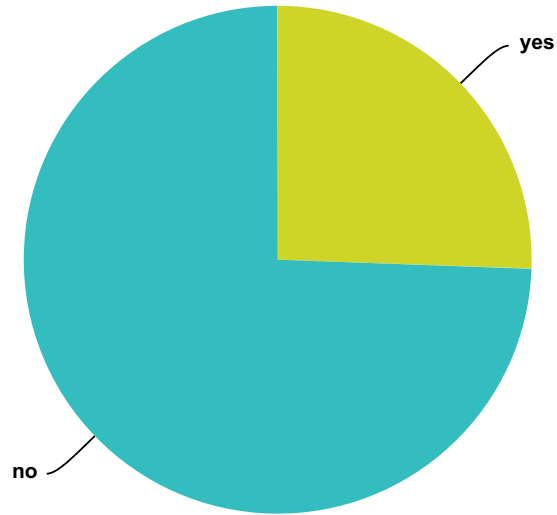

Q209 Did the ETs give you information that they are upgrading our human DNA?

Answered: 1,036 Skipped: 522

Answer Choices	Responses	
yes	25.58%	265
no	74.42%	771
Total		1,036