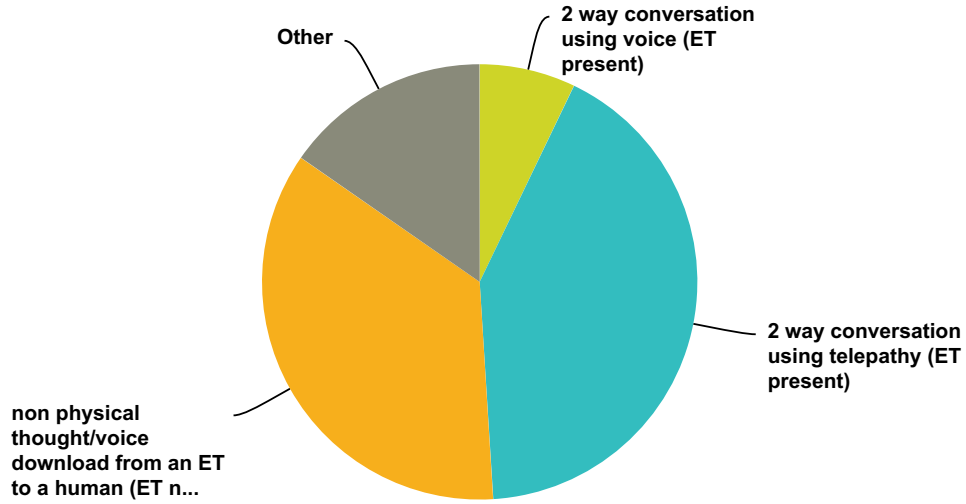

Answer Choices	Responses	
2 way conversation using voice (ET present)	7.15%	69
2 way conversation using telepathy (ET present)	41.87%	404
non physical thought/voice download from an ET to a human (ET not present)	35.65%	344
Other	15.34%	148
Total		965