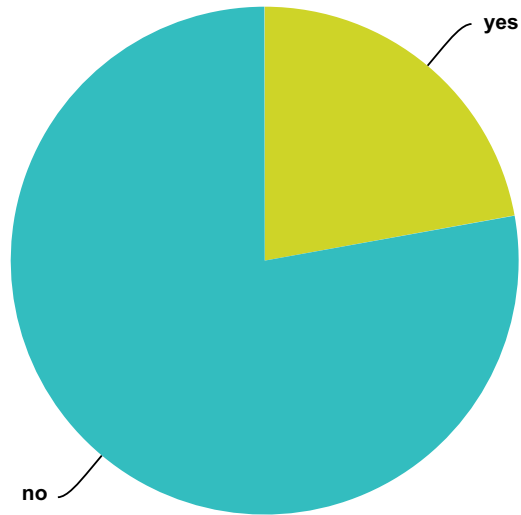

Q102 Have you ever participated in a channeling session and an ET made contact?

Answered: 1,259 Skipped: 299

Answer Choices	Responses	
yes	22.16%	279
no	77.84%	980
Total		1,259