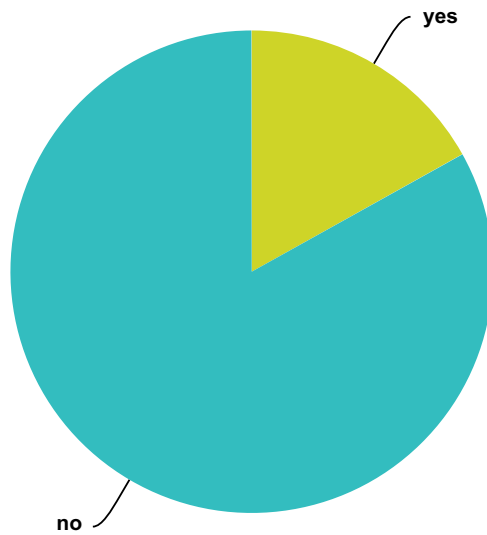

Q243 Did the ETs tell you that you have had any type of healing procedure?

Answered: 1,035 Skipped: 523

Answer Choices	Responses	
yes	16.91%	175
no	83.09%	860
Total		1,035