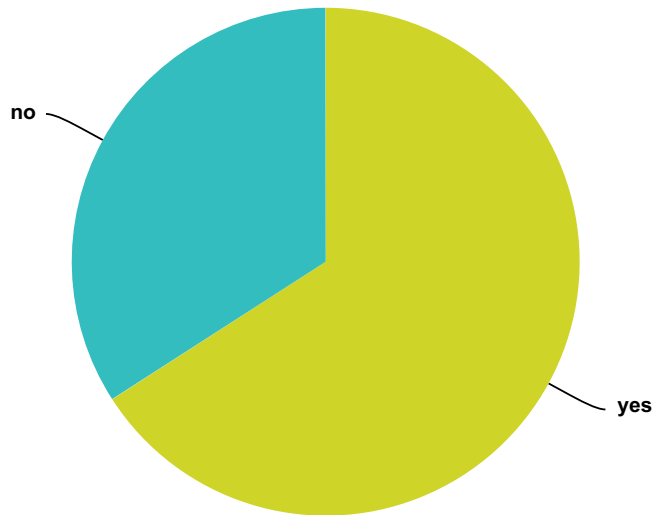

Q159 Did you ever sense or feel a sense of love from any of these ETs?

Answered: 1,141 Skipped: 417

Answer Choices	Responses	
yes	65.91%	752
no	34.09%	389
Total		1,141