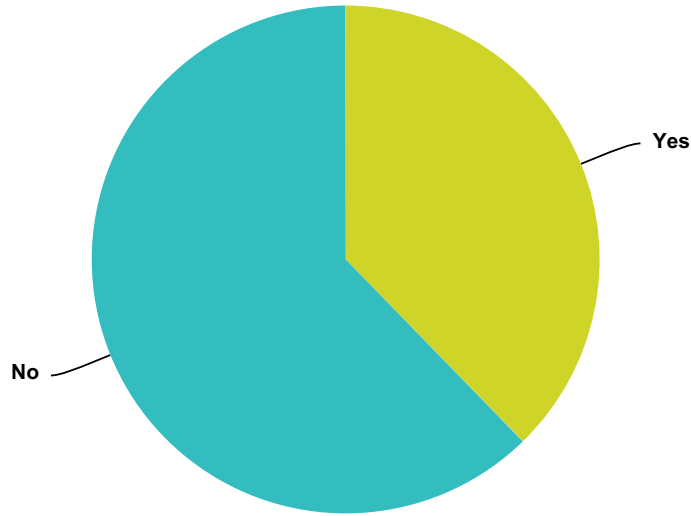

Q24 Was this information conveyed to you via "Channeling" (process of receiving messages or inspiration from extra-dimensional beings or spirits, whereby one is a medium or channel for such an entity)?

Answered: 1,360 Skipped: 198

Answer Choices	Responses	
Yes	37.72%	513
No	62.28%	847
Total		1,360