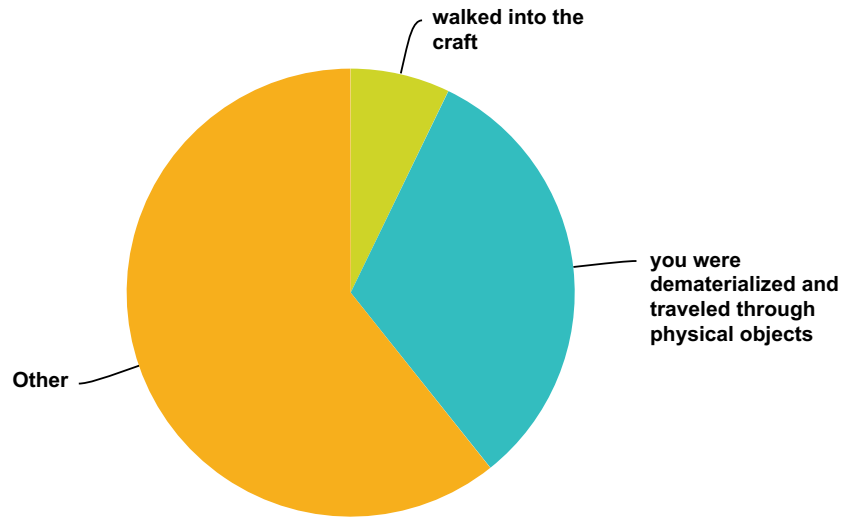

Q40 Did you also have a Vision, a Video, or a Picture associated with this ET contact experience where an ET was physically seen?

Answered: 1,111 Skipped: 447

Answer Choices	Responses	
Yes	37.98%	422
No	62.02%	689
Total		1,111

Q41 Was there some kind of craft/ship associated with the ET contact experience?

Answered: 1,260 Skipped: 298

Answer Choices	Responses	
Yes	63.65%	802
No	36.35%	458
Total		1,260

Q42 Do you ever recall being on an ET craft/ship?

Answered: 1,294 Skipped: 264

Answer Choices	Responses	
Yes	47.84%	619
No	52.16%	675
Total		1,294

Q43 How were you brought to the craft?

Answered: 682 Skipped: 876

Answer Choices	Responses	
walked into the craft	7.18%	49
you were dematerialized and traveled through physical objects	32.11%	219
Other	60.70%	414
Total		682