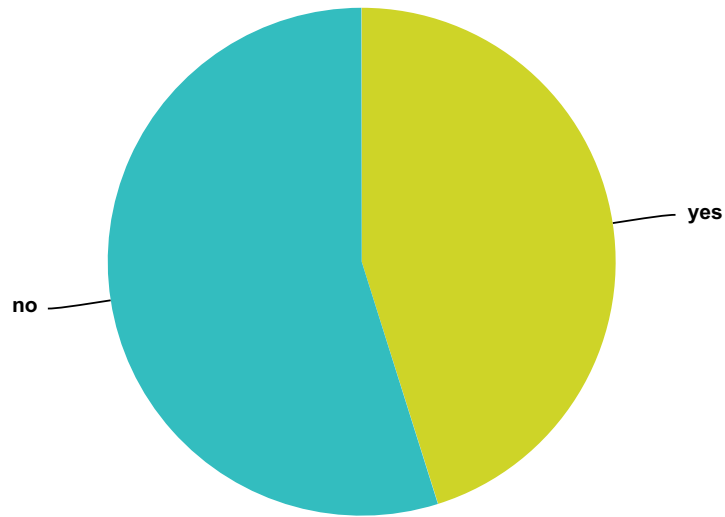

Q167 Have any of these ETs been playful with you?

Answered: 1,050 Skipped: 508

Answer Choices	Responses	
yes	45.14%	474
no	54.86%	576
Total		1,050