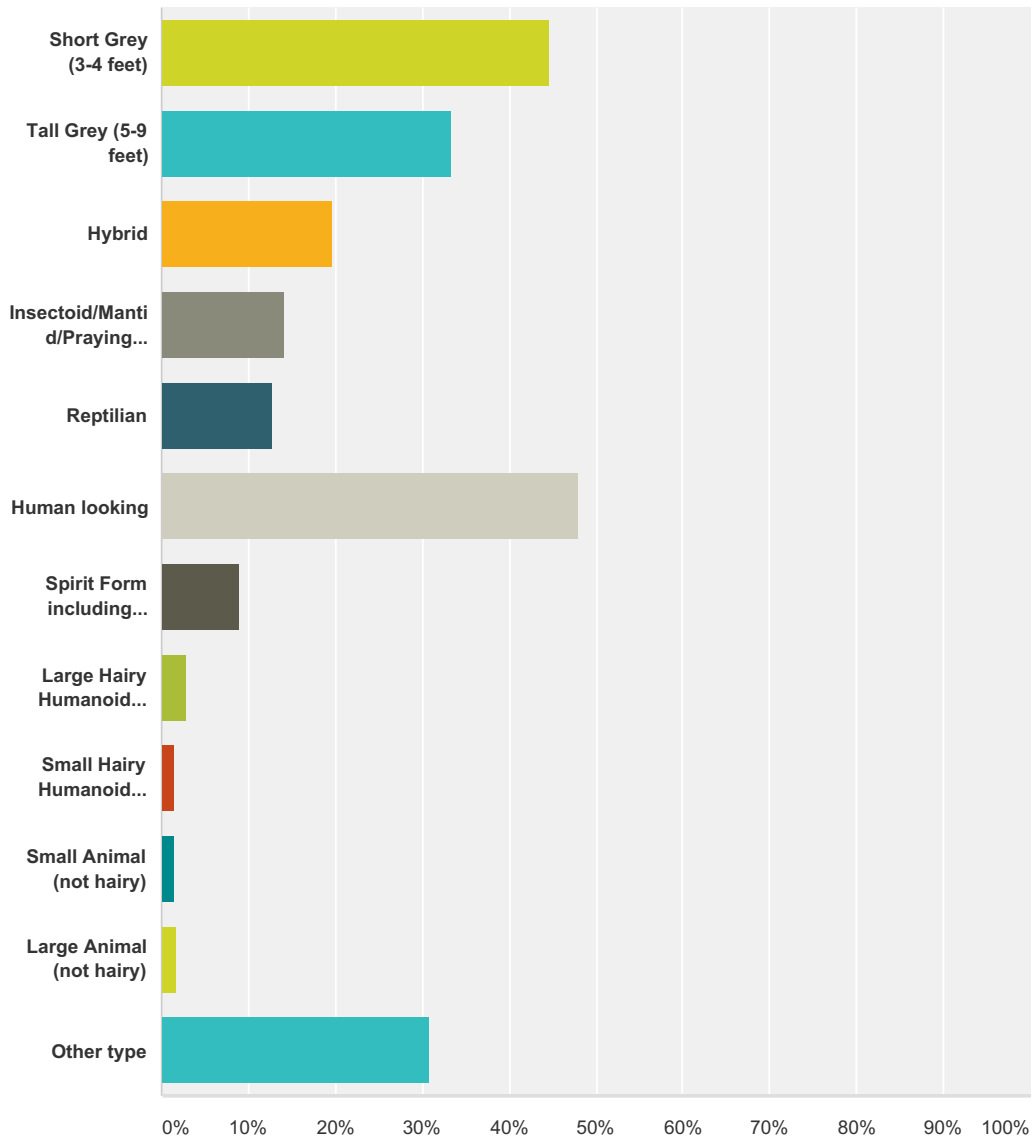

Q45 What type of entity did you have contact with on board the UFO craft? Please check all that apply"

Answered: 632 Skipped: 926

Answer Choices	Responses	Count
Short Grey (3-4 feet)	44.62%	282
Tall Grey (5-9 feet)	33.39%	211
Hybrid	19.62%	124
Insectoid/Mantid/Praying Mantis type	14.24%	90
Reptilian	12.82%	81
Human looking	48.10%	304