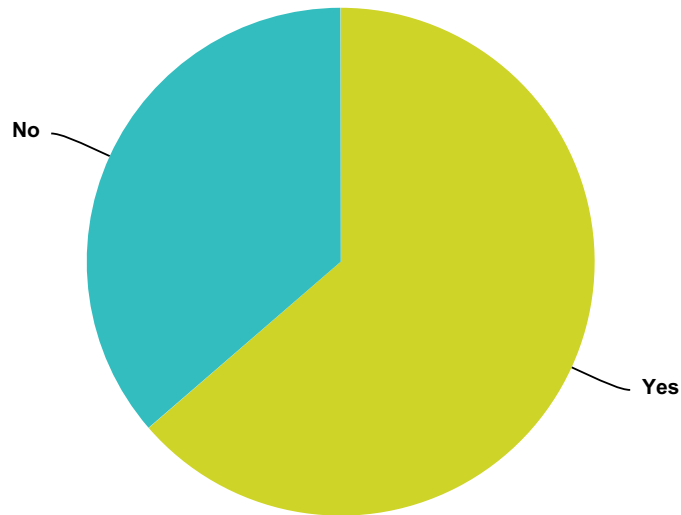

Q41 Was there some kind of craft/ship associated with the ET contact experience?

Answered: 1,260 Skipped: 298

Answer Choices	Responses	
Yes	63.65%	802
No	36.35%	458
Total		1,260