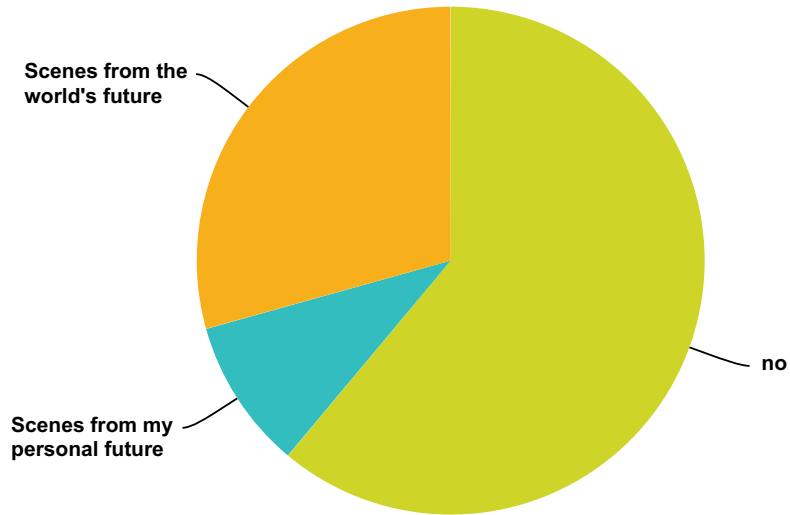

Q85 While in this "Matrix" like type of reality, did scenes from the future come to you?

Answered: 699 Skipped: 859

Answer Choices	Responses	
no	61.09%	427
Scenes from my personal future	9.59%	67
Scenes from the world's future	29.33%	205
Total		699