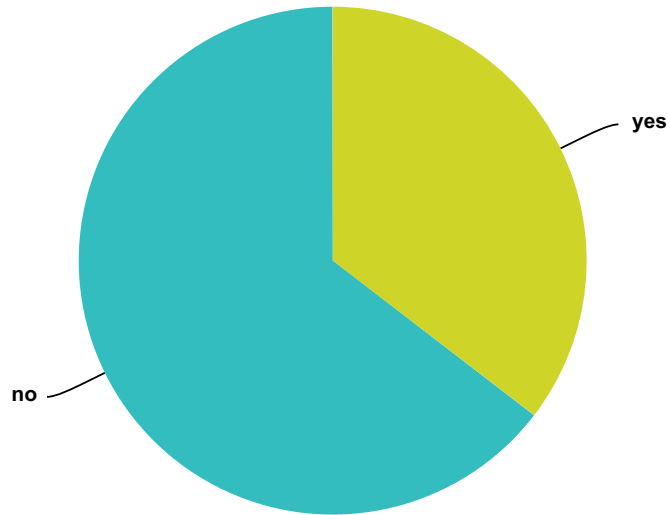

Q242 Have you ever had a sudden or rapid healing that you believed was a result of ET intervention?

Answered: 1,064 Skipped: 494

Answer Choices	Responses	
yes	35.43%	377
no	64.57%	687
Total		1,064