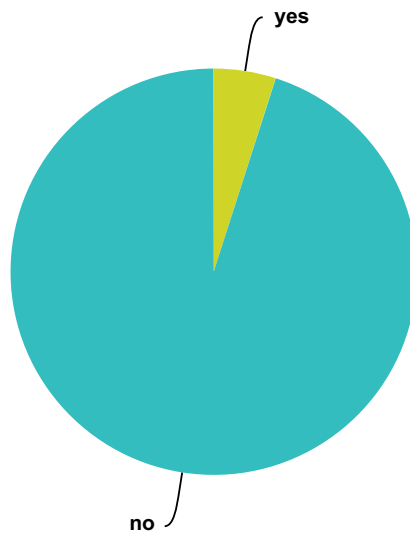

Q178 During this MILAB, was there a human dressed in an ET costume?

Answered: 323 Skipped: 1,235

Answer Choices	Responses	
yes	4.95%	16
no	95.05%	307
Total		323