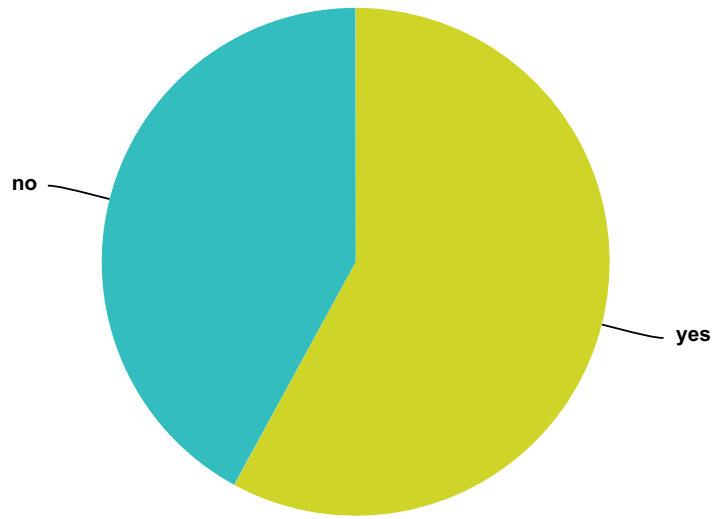

Q151 Did an ET every physically touch you?

Answered: 1,089 Skipped: 469

Answer Choices	Responses	
yes	57.94%	631
no	42.06%	458
Total		1,089