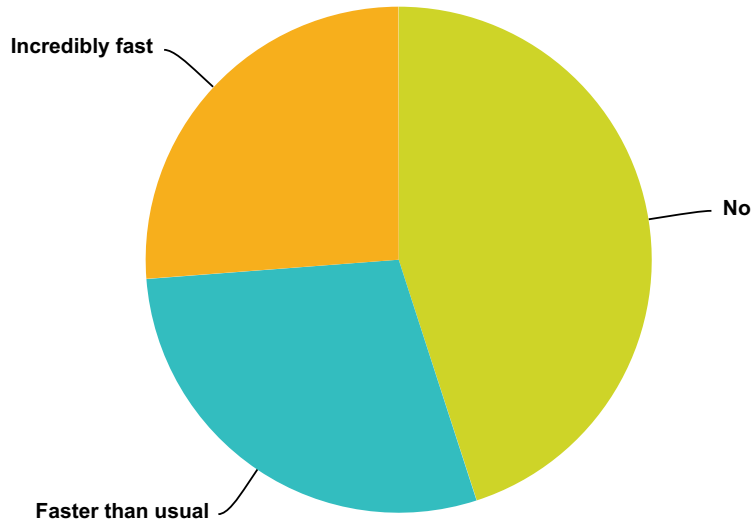

Q73 While in this "Matrix" like type of reality, were your thoughts sped up?

Answered: 702 Skipped: 856

Answer Choices	Responses	
No	45.01%	316
Faster than usual	28.77%	202
Incredibly fast	26.21%	184
Total		702