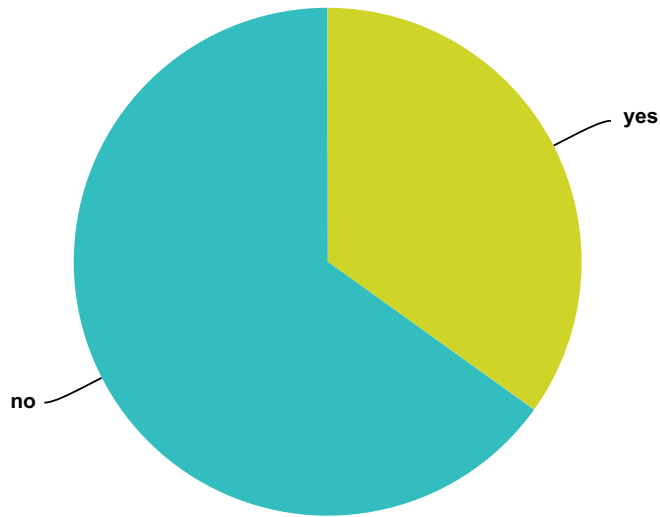

Q130 Could you tell ahead of time before the ET comes to visit you?

Answered: 1,218 Skipped: 340

Answer Choices	Responses	
yes	34.89%	425
no	65.11%	793
Total		1,218