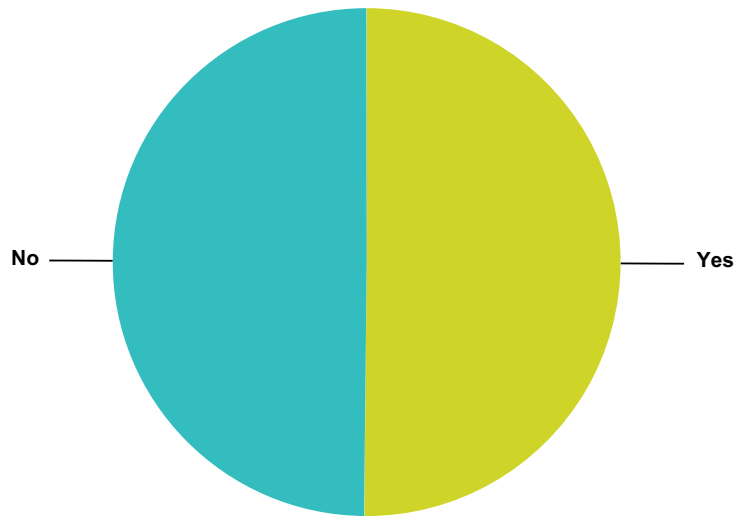

Q69 Did you ever have an ET contact experience but you were not in a 3 dimensional reality, i.e., you were not in a perceived physical location such as on earth, on a planet, on a ship, etc, but instead, you perceived yourself in a "MATRIX" type of reality (a reality with no boundaries, similar like you are in the middle of outer space)?

Answered: 1,220 Skipped: 338

Answer Choices	Responses	
Yes	50.16%	612
No	49.84%	608
Total		1,220