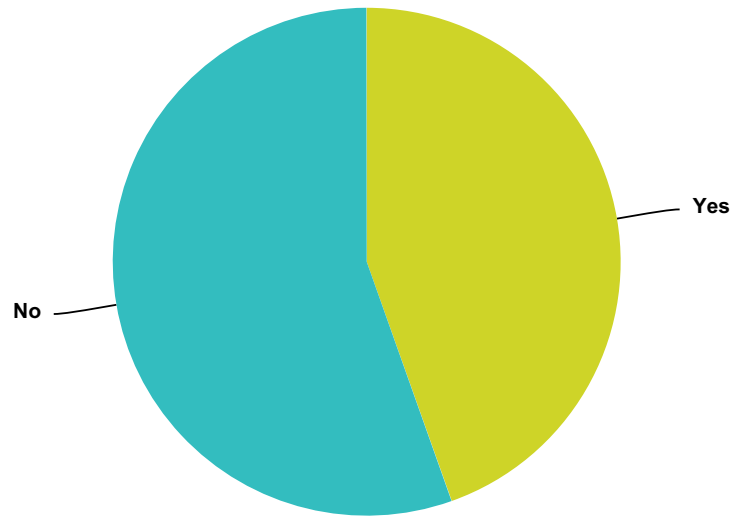

Q33 Have you ever been taken and relocated to another location?

Answered: 1,281 Skipped: 277

Answer Choices	Responses	
Yes	44.57%	571
No	55.43%	710
Total		1,281