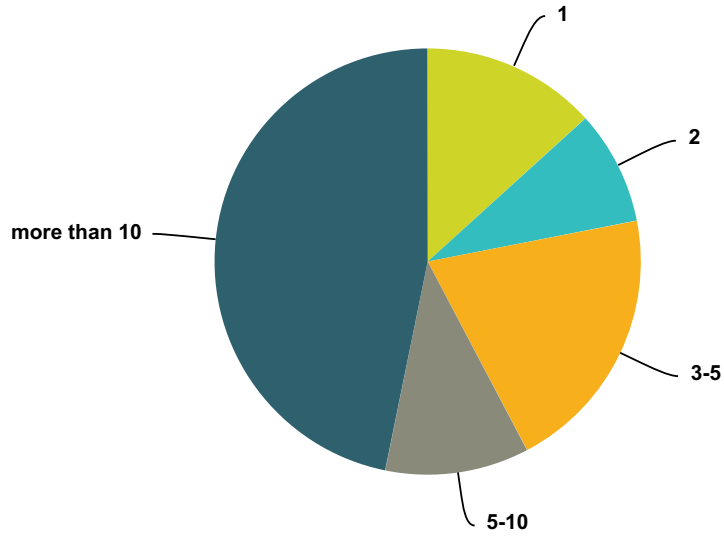

Q17 If applicable, approximately how many ET Contact experiences have been experienced by your children?

Answered: 878 Skipped: 680

Answer Choices	Responses	
1	6.95%	61
2-4	13.44%	118
5-10	4.44%	39
more than 10	6.26%	55
unknown	68.91%	605
Total		878

Q20 Did you have an encounter with an ET (non-human intelligent being) but the ET was not physically present?

Answered: 1,418 Skipped: 140

Answer Choices	Responses	
Yes	69.39%	984
No	30.61%	434
Total		1,418

Q21 How many times have you had this type of contact WITHOUT an ET Physically present?

Answered: 1,017 Skipped: 541

Answer Choices	Responses	
1	13.27%	135
2	8.65%	88
3-5	20.35%	207
5-10	10.91%	111
more than 10	46.80%	476
Total		1,017