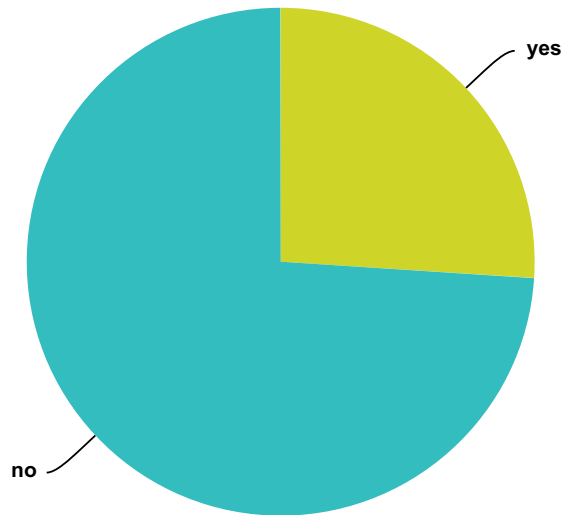

Q182 Do you know why you were "taken" by the military?

Answered: 219 Skipped: 1,339

Answer Choices	Responses	
yes	26.03%	57
no	73.97%	162
Total		219