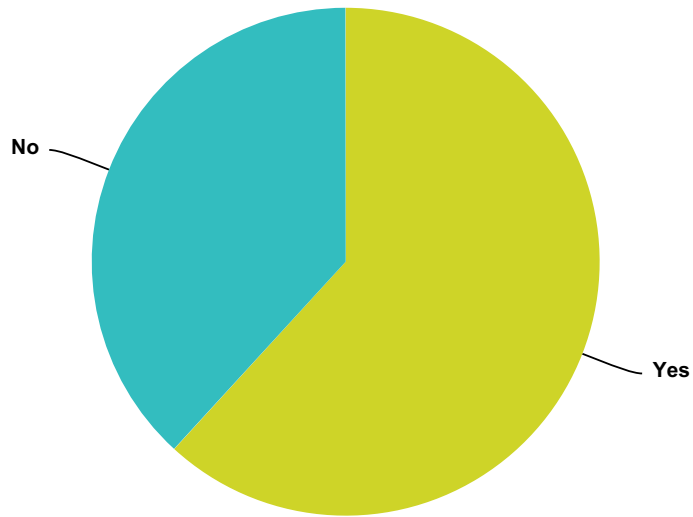

Q28 Did you ever have any type of contact with an ET where you saw the ET physically here on Earth in a perceived 3-D Physical Reality?

Answered: 1,409 Skipped: 149

Answer Choices	Responses	
Yes	60.61%	854
No	39.39%	555
Total		1,409

Q29 How many times have you had this type of contact with an ET Physically Present?

Answered: 896 Skipped: 662

Answer Choices	Responses	
1	31.81%	285
2	17.08%	153
3-4	19.31%	173
5-10	10.94%	98
more than 10	20.87%	187
Total		896

Q30 Were you alone in your ET Contact Experience?

Answered: 1,118 Skipped: 440

Answer Choices	Responses	
Yes	61.81%	691
No	38.19%	427
Total		1,118

Q31 If you were with someone else, please state how many witnesses were with you during this experience?