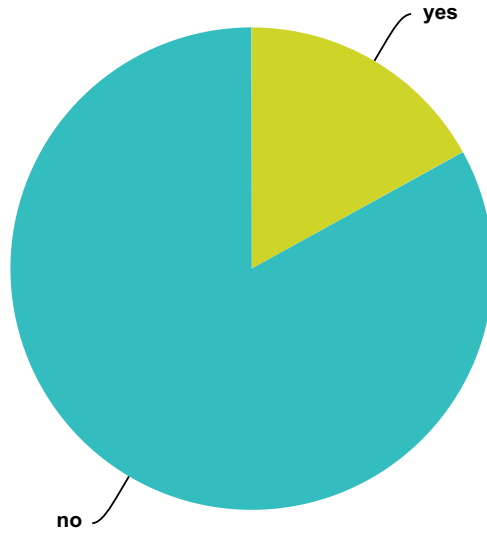

Answer Choices	Responses	
yes	23.34%	296
no	76.66%	972
Total		1,268

Q95 Have you ever met a non human intelligent being (an ET) during Remote Viewing?

Answered: 995 Skipped: 563

Answer Choices	Responses	
yes	16.98%	169
no	83.02%	826
Total		995