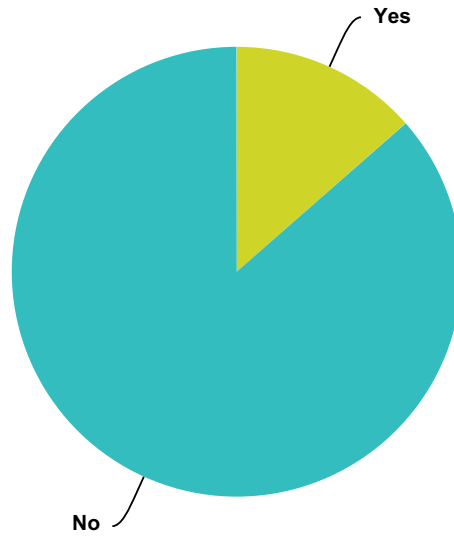

Q46 Do you ever recall operating a UFO Craft?

Answered: 1,145 Skipped: 413

Answer Choices	Responses	
Yes	13.54%	155
No	86.46%	990
Total		1,145