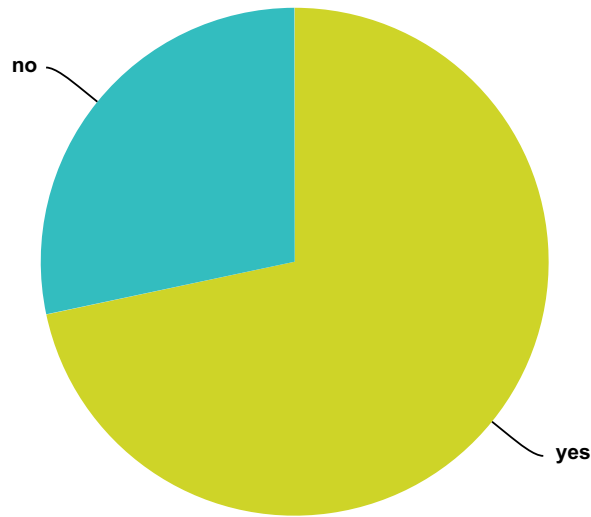

Q90 In this "Matrix" reality, did you perceive that Time did not exist?

Answered: 731 Skipped: 827

Answer Choices	Responses	
yes	71.68%	524
no	28.32%	207
Total		731