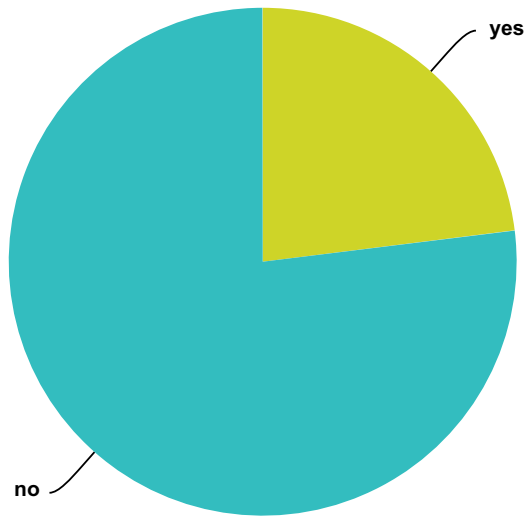

Q110 Have you ever had memories of you being a member of a UFO craft?

Answered: 1,285 Skipped: 273

Answer Choices	Responses	
yes	23.04%	296
no	76.96%	989
Total		1,285