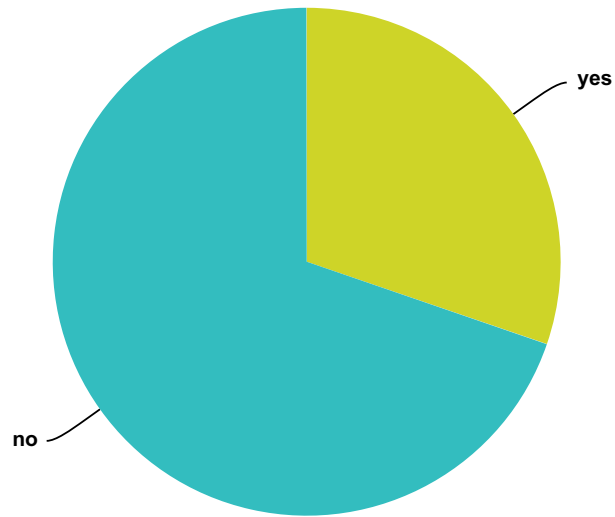

Q226 Did the ETs tell you of your mission here on Earth?

Answered: 1,054 Skipped: 504

Answer Choices	Responses	
yes	30.27%	319
no	69.73%	735
Total		1,054

Q227 Did you ever call down a UFO craft?

Answered: 1,099 Skipped: 459