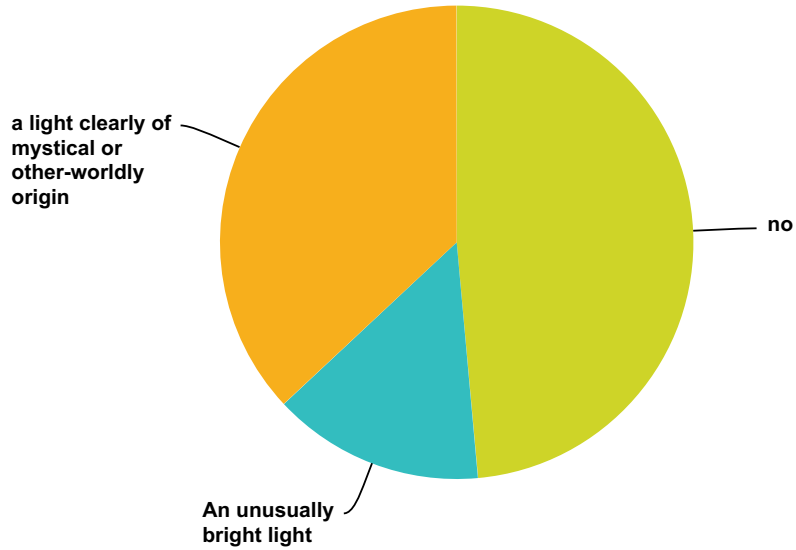

Q77 While in this "Matrix" like type of reality, did you see or feel surrounded by, a brilliant light?

Answered: 698 Skipped: 860

Answer Choices	Responses	
no	48.57%	339
An unusually bright light	14.47%	101
a light clearly of mystical or other-worldly origin	36.96%	258
Total		698