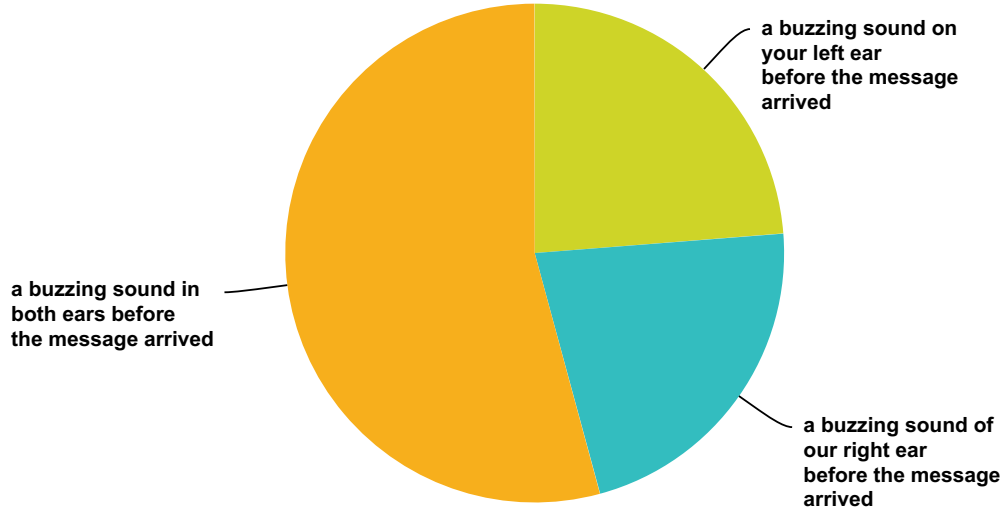

Q26 Did you have a Vision, a Video, or a Picture associated with this telepathic/channeling contact experiences where an ET was not physically seen?

Answered: 1,347 Skipped: 211

Answer Choices	Responses	
Yes	52.71%	710
No	47.29%	637
Total		1,347

Q27 If you experienced a telepathic communication from an ET, did any of this happen to you? Check all that apply?

Answered: 581 Skipped: 977

Answer Choices	Responses	
a buzzing sound on your left ear before the message arrived	23.75%	138
a buzzing sound of our right ear before the message arrived	22.03%	128
a buzzing sound in both ears before the message arrived	54.22%	315
Total		581