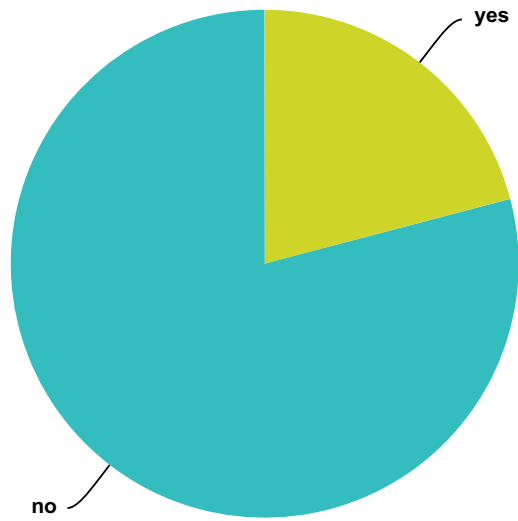

Q89 Were you brought to an ET Council Meeting?

Answered: 876 Skipped: 682

Answer Choices	Responses	
yes	20.89%	183
no	79.11%	693
Total		876

Q90 In this "Matrix" reality, did you perceive that Time did not exist?