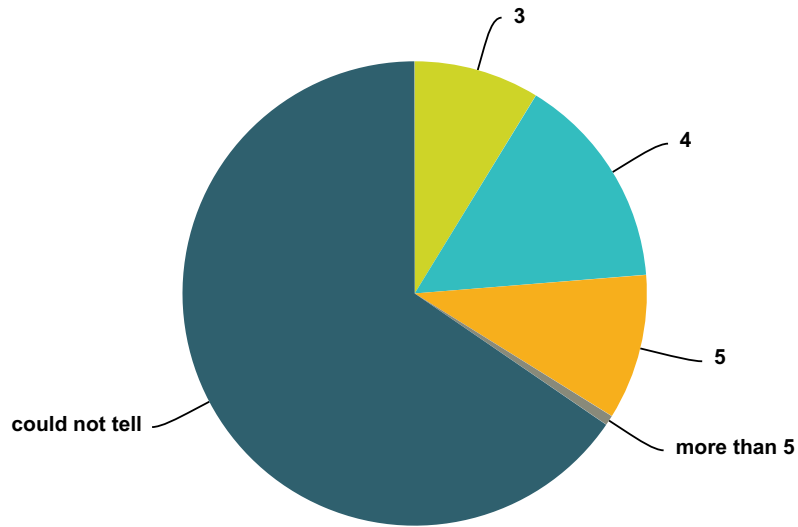

Q147 If you saw an ET, how many fingers did the ET have?

Answered: 868 Skipped: 690

Answer Choices	Responses	
3	8.76%	76
4	14.98%	130
5	10.14%	88
more than 5	0.69%	6
could not tell	65.44%	568
Total		868