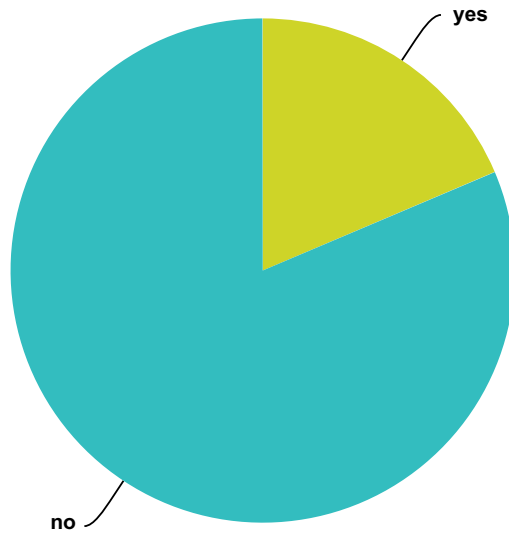

Q188 Was any of this communication in writing? For example, through automatic writing or you receiving some type of document.

Answered: 1,026 Skipped: 532

Answer Choices	Responses	
yes	18.62%	191
no	81.38%	835
Total		1,026