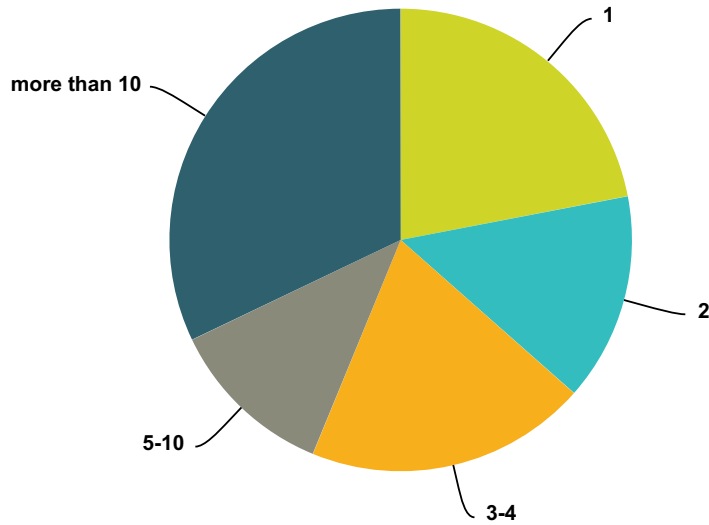

Q54 Were you taken on a tour of the UFO craft by an ET?

Answered: 950 Skipped: 608

Answer Choices	Responses	
Yes	19.47%	185
No	80.53%	765
Total		950

Q55 How many total times do you believe you have been on a UFO craft?

Answered: 701 Skipped: 857

Answer Choices	Responses	
1	21.97%	154
2	14.55%	102
3-4	19.69%	138
5-10	11.70%	82
more than 10	32.10%	225
Total		701

Q56 Did you ever go on an UFO craft when you were a child?