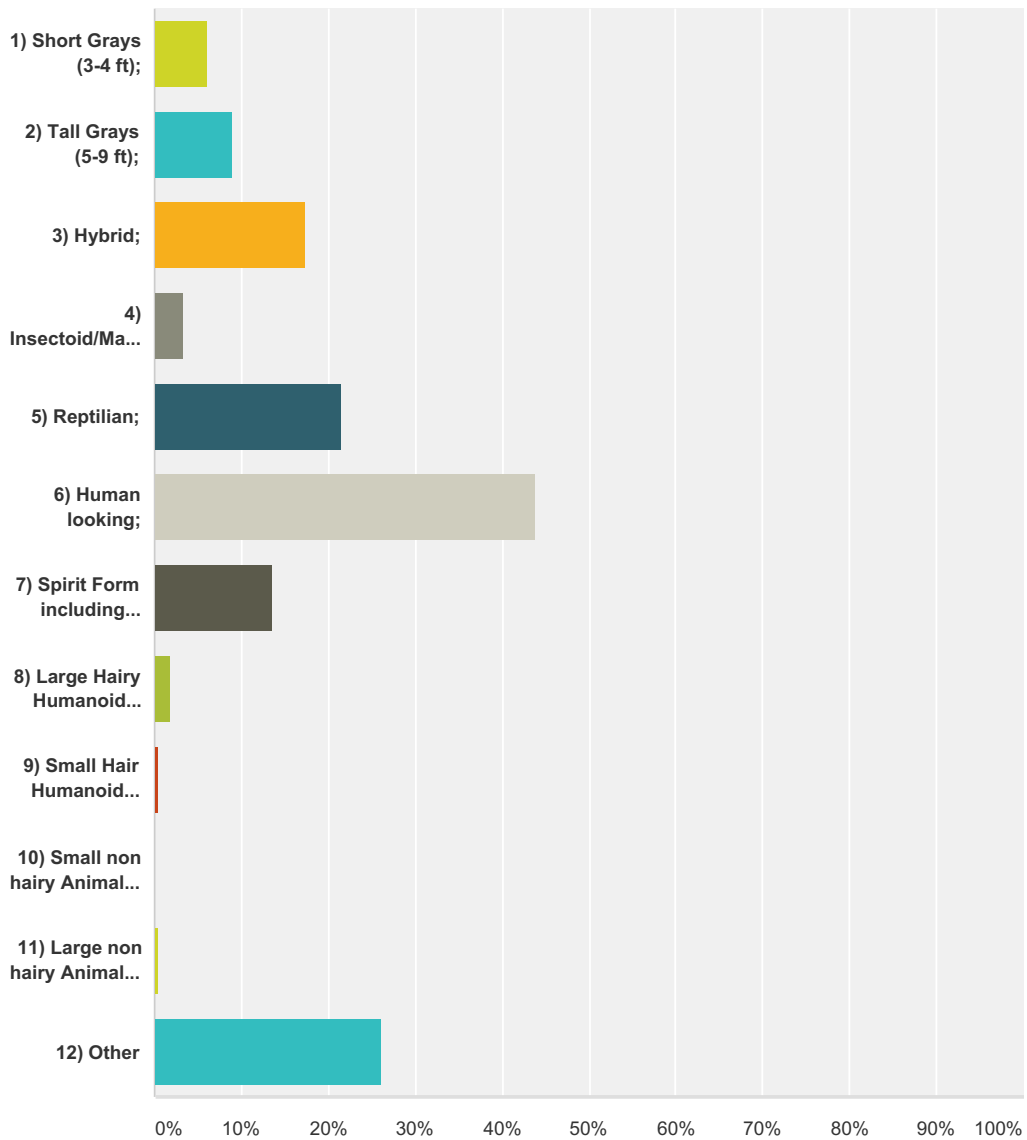

Q257 If there was sex with an ET, please identify the type of ET you had sex with?

Answered: 214 Skipped: 1,344

Answer Choices	Responses	Count
1) Short Grays (3-4 ft);	6.07%	13
2) Tall Grays (5-9 ft);	8.88%	19
3) Hybrid;	17.29%	37
4) Insectoid/Mantid/Praying Mantis type;	3.27%	7
5) Reptilian;	21.50%	46
6) Human looking;	43.93%	94
7) Spirit Form including Ghost-like;	13.55%	29