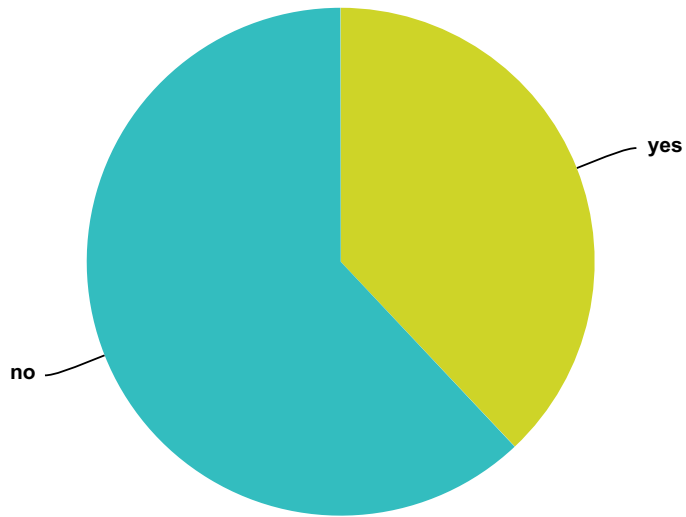

Q151 Did an ET every physically touch you?

Answered: 1,089 Skipped: 469

Answer Choices	Responses	
yes	57.94%	631
no	42.06%	458
Total		1,089

Q152 Did you ever see an ET holding something?

Answered: 1,082 Skipped: 476