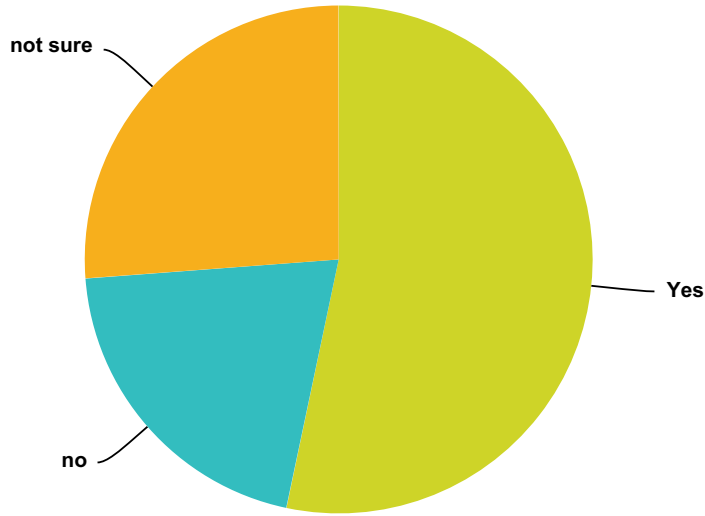

Q75 While in this "Matrix" like type of reality, did you feel separated from your body? For example, I lost awareness of my body, I clearly left my body and existed outside it.

Answered: 741 Skipped: 817

Answer Choices	Responses	
Yes	53.31%	395
no	20.51%	152
not sure	26.18%	194
Total		741