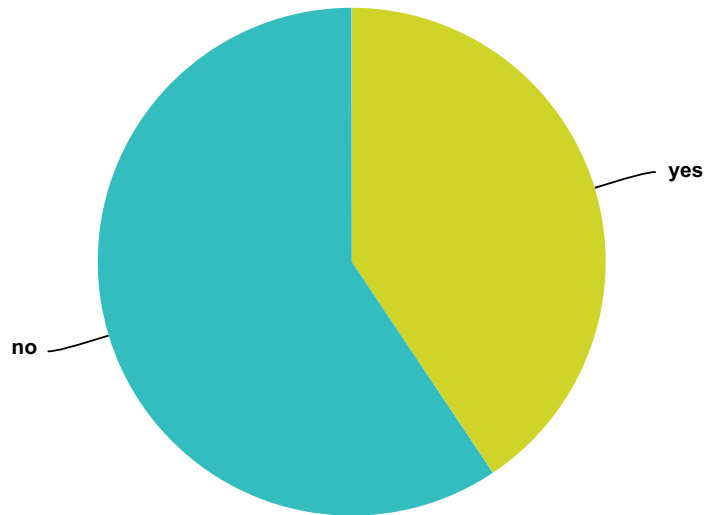

Answered: 1,017 Skipped: 541

Answer Choices	Responses	
yes	40.61%	413
no	59.39%	604
Total		1,017

Q205 Did the ETs give you a message of Love or of Oneness to you?

Answered: 1,056 Skipped: 502

Answer Choices	Responses	
yes	54.83%	579
no	45.17%	477
Total		1,056