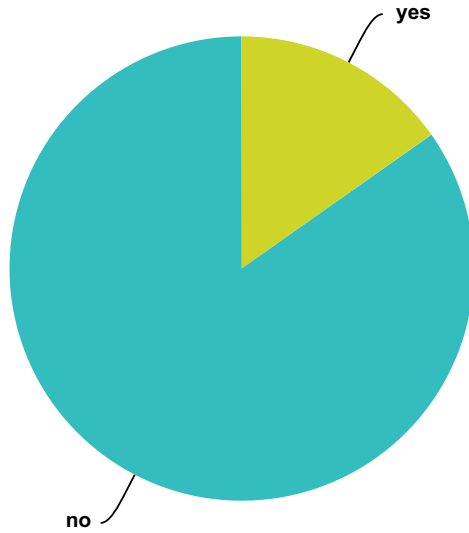

Q98 Have you ever tried hallucinogens (such as Magic Mushrooms, LSD, Ahayuasca, etc) and had an experience with a conscious non-human intelligent being?

Answered: 1,300 Skipped: 258

Answer Choices	Responses	
yes	15.23%	198
no	84.77%	1,102
Total		1,300