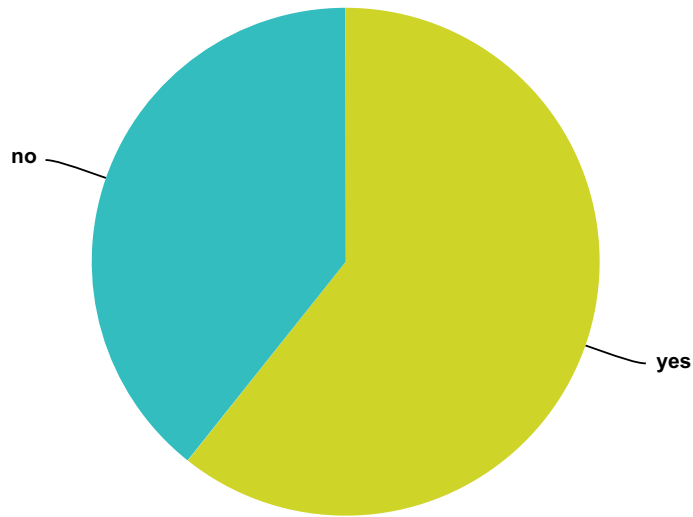

Q71 Did this ET contact experience happen when you were physically in your body?

Answered: 776 Skipped: 782

Answer Choices	Responses	
yes	60.70%	471
no	39.30%	305
Total		776