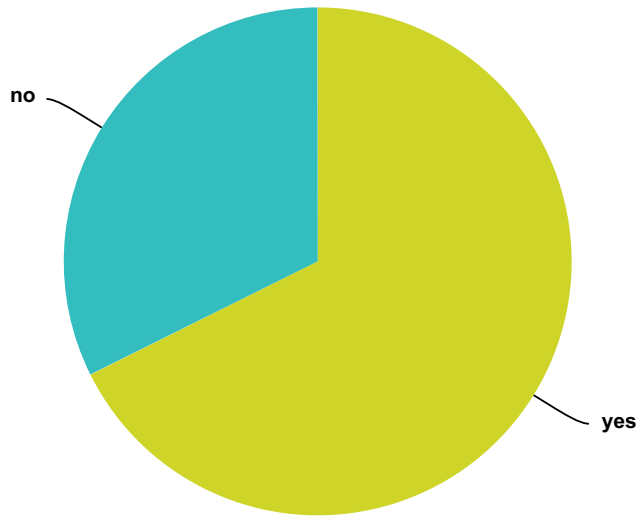

Q164 Do you believe that you have had ET Contact (visually, telepathic, voice, etc) but also believe that you have had no conscious recollection of ever being abducted, which is defined as "taken against your will" to another location?

Answered: 1,181 Skipped: 377

Answer Choices	Responses	
yes	67.65%	799
no	32.35%	382
Total		1,181