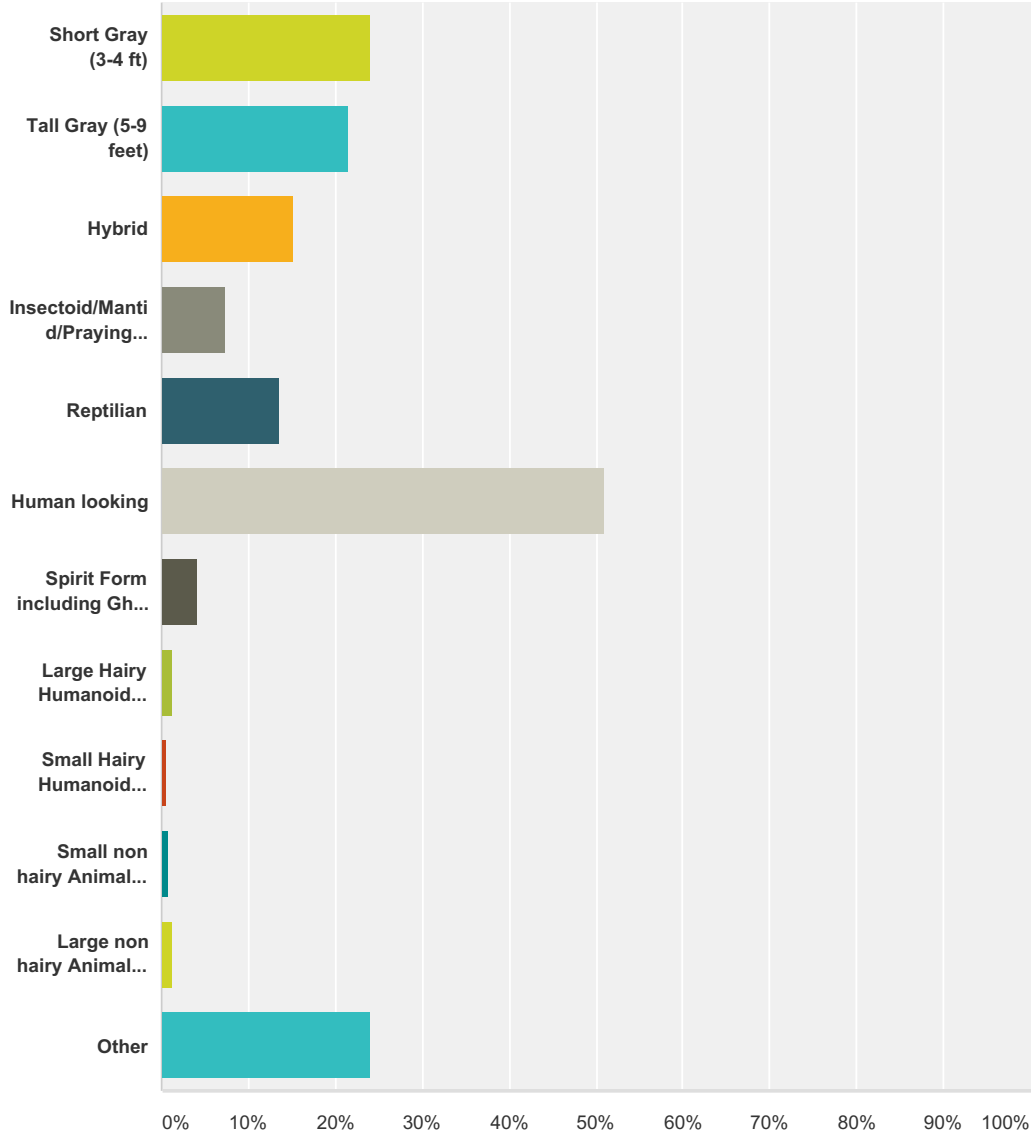

Q143 Have you ever seen an ET with a uniform. If yes, what was the type of the ET? Please select all those types that apply.

Answered: 432 Skipped: 1,126

Answer Choices	Responses	
Short Gray (3-4 ft)	24.07%	104
Tall Gray (5-9 feet)	21.53%	93
Hybrid	15.28%	66
Insectoid/Mantid/Praying Mantis type	7.41%	32
Reptilian	13.66%	59
Human looking	50.93%	220