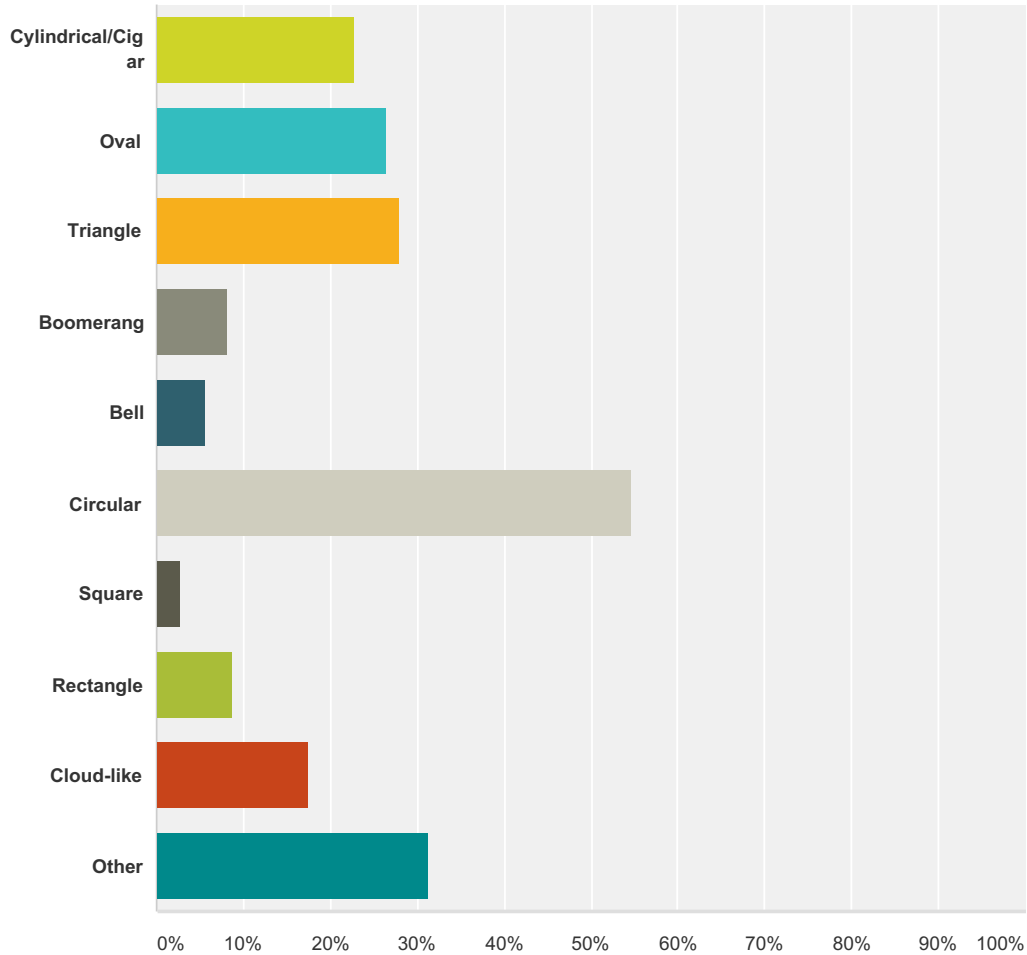

Q51 What was the shape of the UFO crafts you have seen? If more than one chose each applicable box.

Answered: 1,026 Skipped: 532

Answer Choices	Responses
Cylindrical/Cigar	22.71% 233
Oval	26.61% 273
Triangle	27.97% 287
Boomerang	8.09% 83
Bell	5.65% 58
Circular	54.68% 561
Square	2.63% 27
Rectangle	8.77% 90
Cloud-like	17.45% 179
Other	31.38% 322