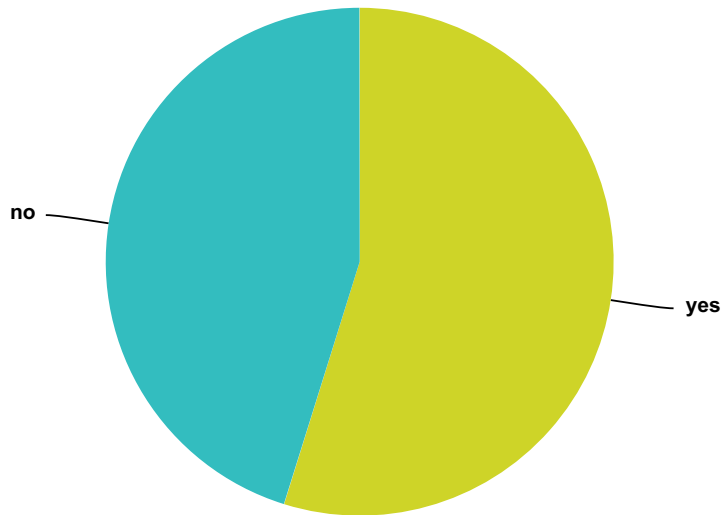

Answered: 1,017 Skipped: 541

Answer Choices	Responses	
yes	40.61%	413
no	59.39%	604
Total		1,017

Q205 Did the ETs give you a message of Love or of Oneness to you?

Answered: 1,056 Skipped: 502

Answer Choices	Responses	
yes	54.83%	579
no	45.17%	477
Total		1,056