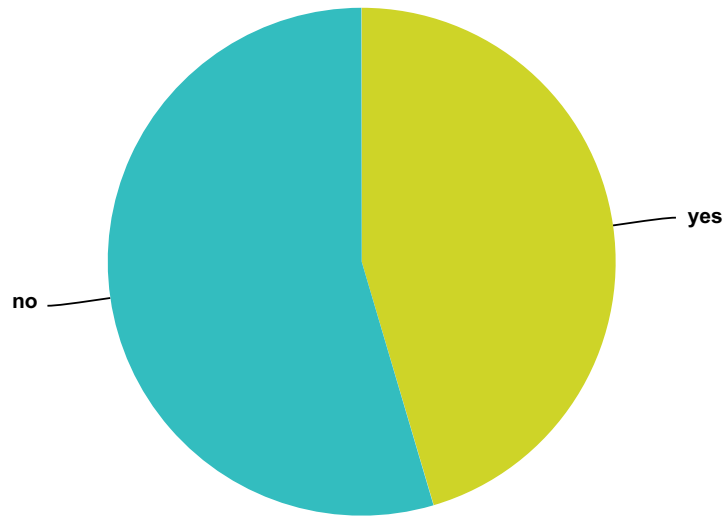

Q220 Do you believe that you are an Indigo or Star Child?

Answered: 1,096 Skipped: 462

Answer Choices	Responses	
yes	45.44%	498
no	54.56%	598
Total		1,096