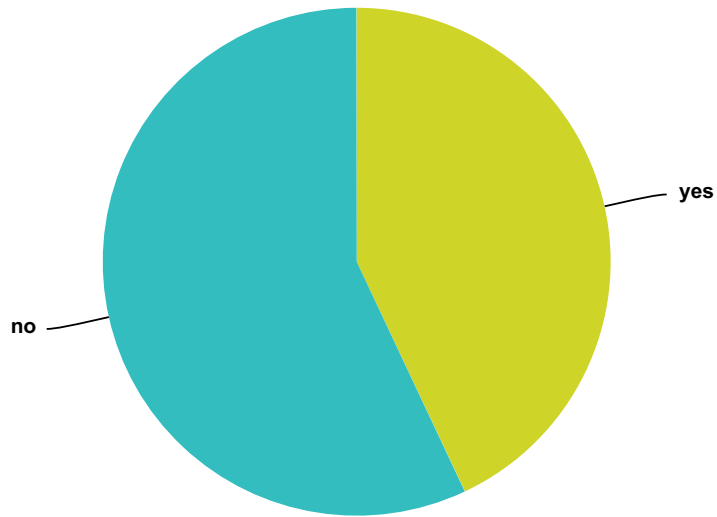

Q96 Have you ever traveled to a "Matrix" like type of reality while doing Meditation?

Answered: 1,172 Skipped: 386

Answer Choices	Responses	
yes	43.00%	504
no	57.00%	668
Total		1,172