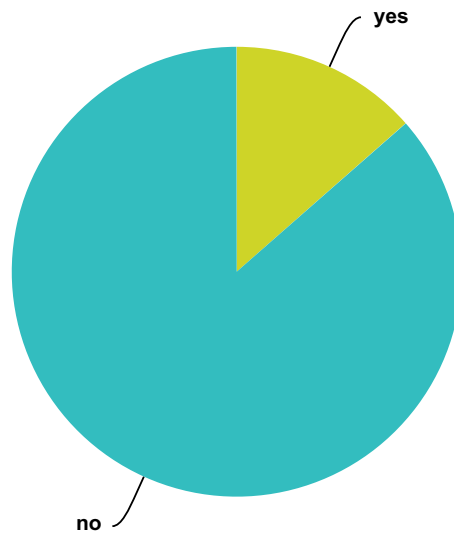

Q248 Were you told by these ETs what is the function of your implant?

Answered: 628 Skipped: 930

Answer Choices	Responses	
yes	13.54%	85
no	86.46%	543
Total		628