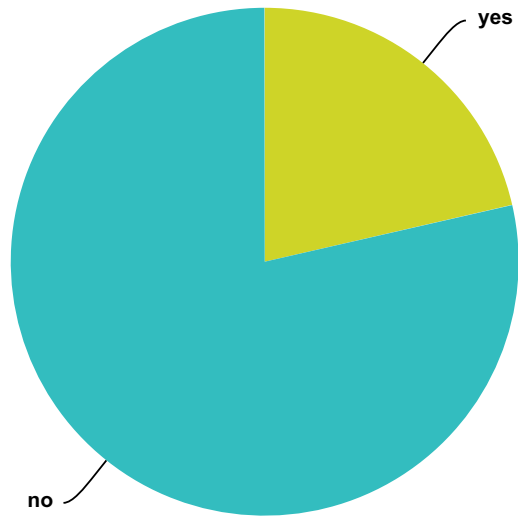

Q230 Did the ETs ever tell you about any of your Past Lives?

Answered: 1,046 Skipped: 512

Answer Choices	Responses	
yes	21.41%	224
no	78.59%	822
Total		1,046