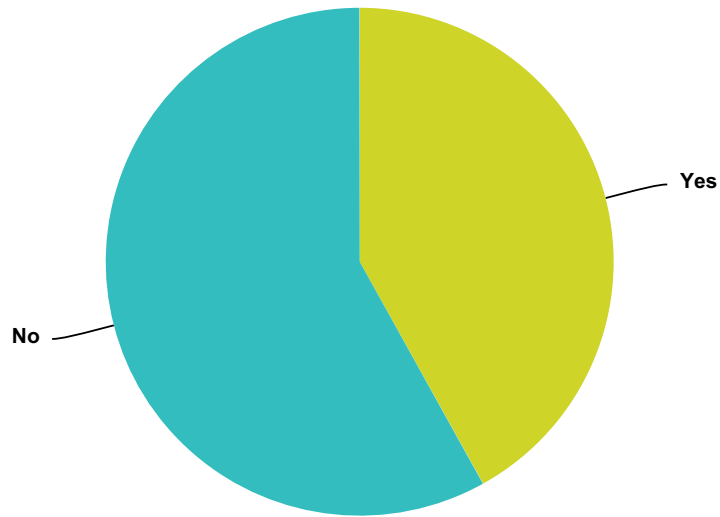

Q56 Did you ever go on an UFO craft when you were a child?

Answered: 918 Skipped: 640

Answer Choices	Responses	
Yes	41.94%	385
No	58.06%	533
Total		918