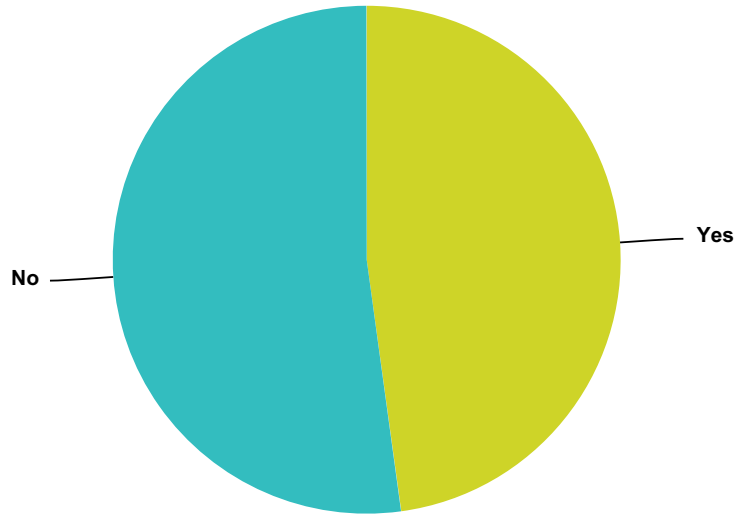

Q42 Do you ever recall being on an ET craft/ship?

Answered: 1,294 Skipped: 264

Answer Choices	Responses	
Yes	47.84%	619
No	52.16%	675
Total		1,294