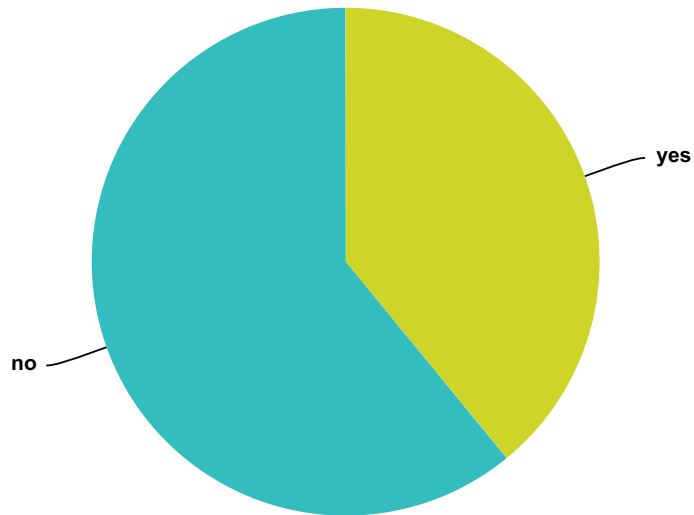

Q211 Did the ETs give you an environmental message regarding Earth?

Answered: 1,034 Skipped: 524

Answer Choices	Responses	
yes	39.07%	404
no	60.93%	630
Total		1,034