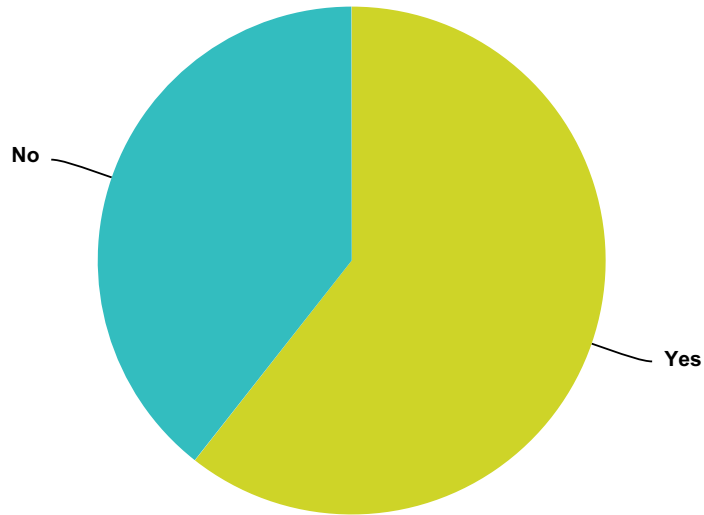

Q26 Did you have a Vision, a Video, or a Picture associated with this telepathic/channeling contact experiences where an ET was not physically seen?

Answered: 1,347 Skipped: 211

Answer Choices	Responses	
Yes	52.71%	710
No	47.29%	637
Total		1,347

Q27 If you experienced a telepathic communication from an ET, did any of this happen to you? Check all that apply?

Answered: 581 Skipped: 977

Answer Choices	Responses	
a buzzing sound on your left ear before the message arrived	23.75%	138
a buzzing sound of our right ear before the message arrived	22.03%	128
a buzzing sound in both ears before the message arrived	54.22%	315
Total		581

Q28 Did you ever have any type of contact with an ET where you saw the ET physically here on Earth in a perceived 3-D Physical Reality?

Answered: 1,409 Skipped: 149

Answer Choices	Responses	
Yes	60.61%	854
No	39.39%	555
Total		1,409