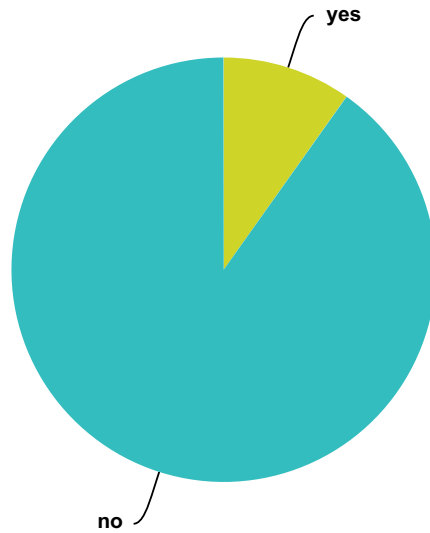

Q213 Did the ETs tell you when this natural catastrophe will happen?

Answered: 926 Skipped: 632

Answer Choices	Responses	
yes	9.83%	91
no	90.17%	835
Total		926