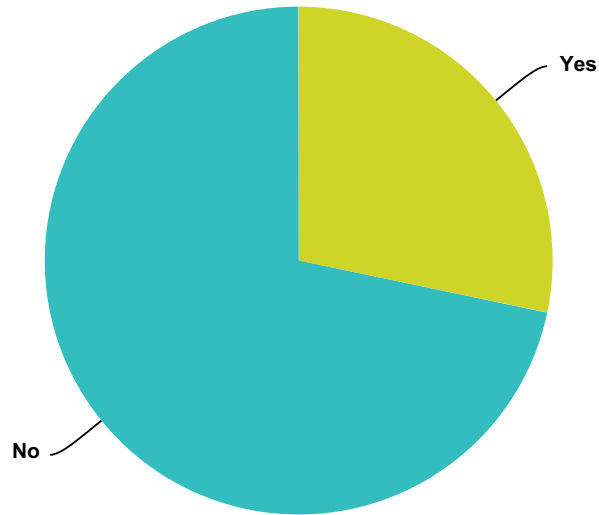

Q15 Has your relationship with your friends been detrimentally impacted because of your inability to openly speak with them about your ET Contact Experiences?

Answered: 1,477 Skipped: 81

Answer Choices	Responses	
Yes	28.30%	418
No	71.70%	1,059
Total		1,477