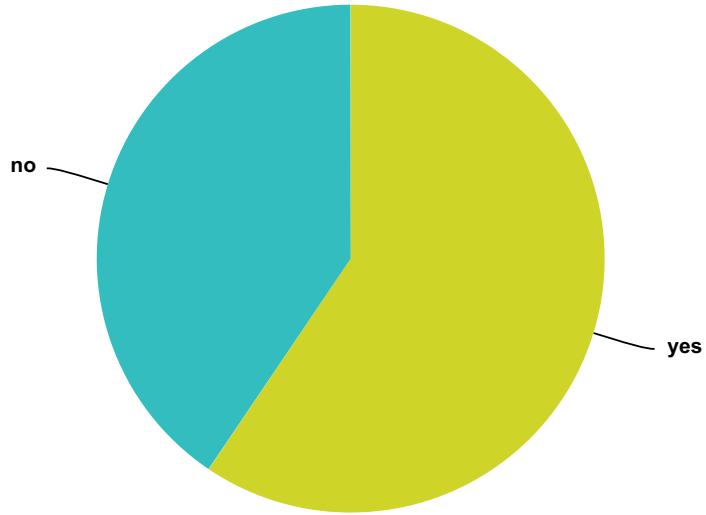

Q149 Were you ever placed in a state of paralysis either before or after seeing an ET?

Answered: 1,041 Skipped: 517

Answer Choices	Responses	
yes	59.46%	619
no	40.54%	422
Total		1,041