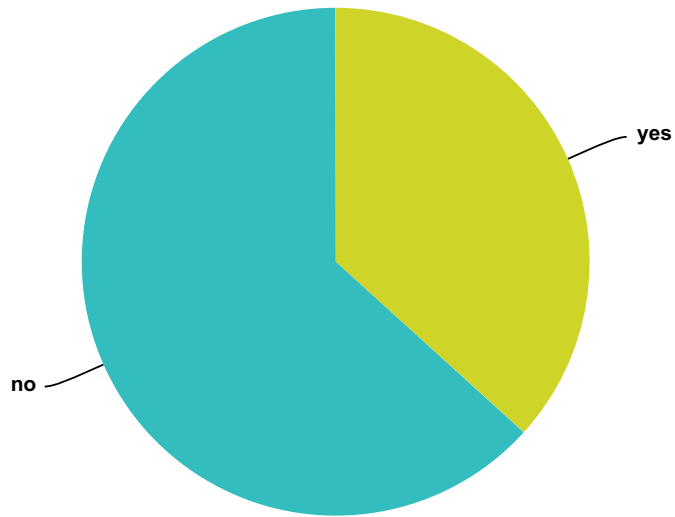

Q93 Have you ever had a Near Death Experience?

Answered: 1,285 Skipped: 273

Answer Choices	Responses	
yes	36.73%	472
no	63.27%	813
Total		1,285