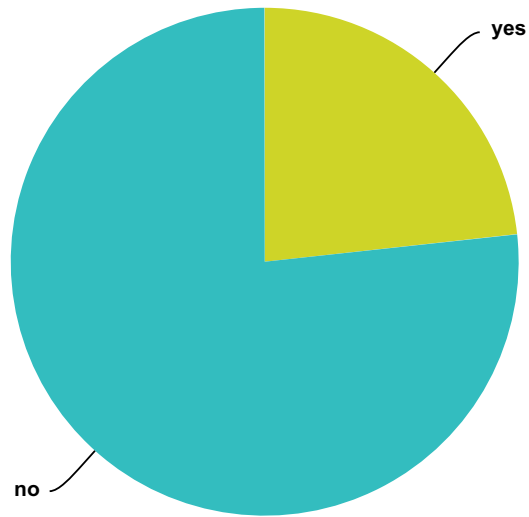

Q232 Have the ETs told you anything about our transition to a "New Earth"?

Answered: 1,035 Skipped: 523

Answer Choices	Responses	
yes	23.29%	241
no	76.71%	794
Total		1,035