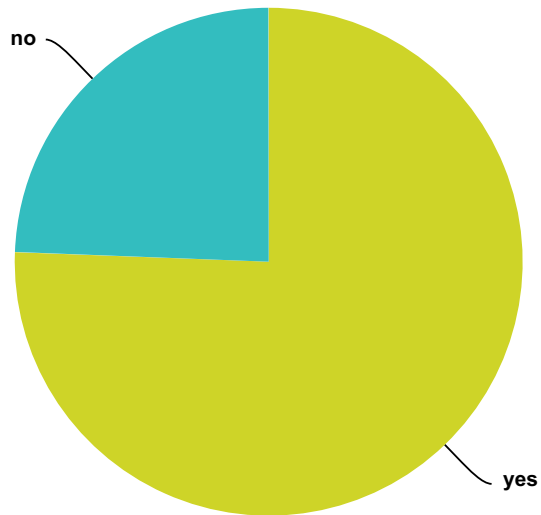

Q103 Have you ever seen what can be described a ghost or spirit?

Answered: 1,316 Skipped: 242

Answer Choices	Responses	
yes	75.61%	995
no	24.39%	321
Total		1,316