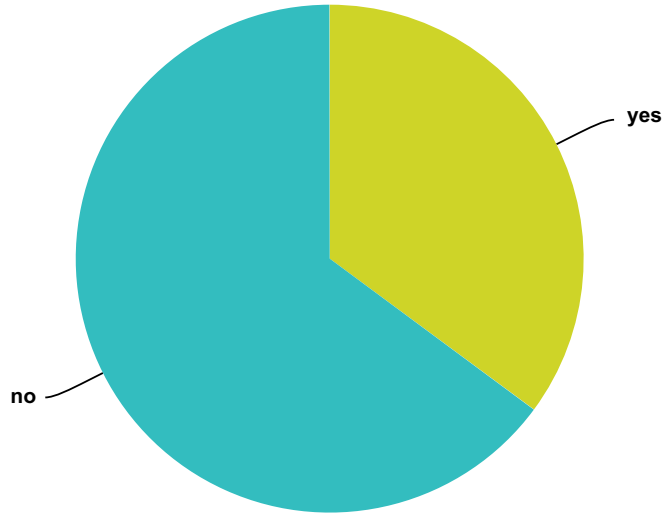

Q107 Do you ever recall flying in the air like superman while you are Conscious that was not dream?

Answered: 1,295 Skipped: 263

Answer Choices	Responses	
yes	35.14%	455
no	64.86%	840
Total		1,295