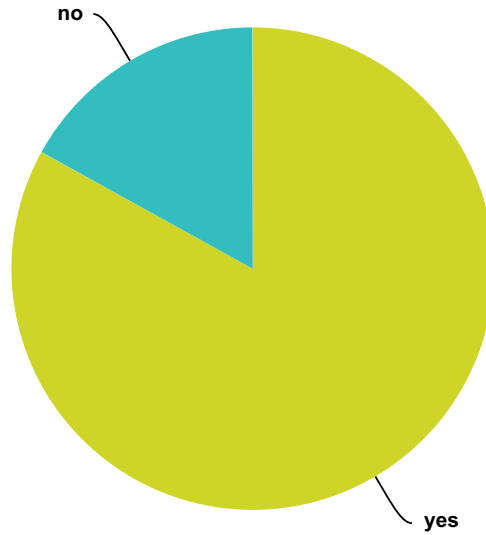

Q184 Do you believe that there is a connection between ETs and the Spirit World/After Death World/Heaven?

Answered: 1,202 Skipped: 356

Answer Choices	Responses	
yes	83.03%	998
no	16.97%	204
Total		1,202