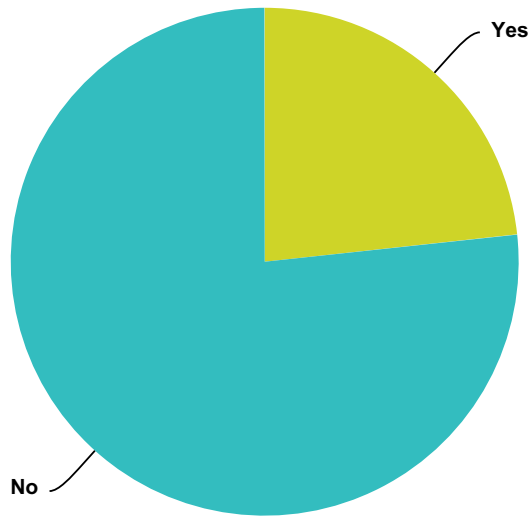

Q49 Do you know how the UFO craft is operated, how it is steered, how it moves?

Answered: 1,103 Skipped: 455

Answer Choices	Responses	
Yes	23.30%	257
No	76.70%	846
Total		1,103