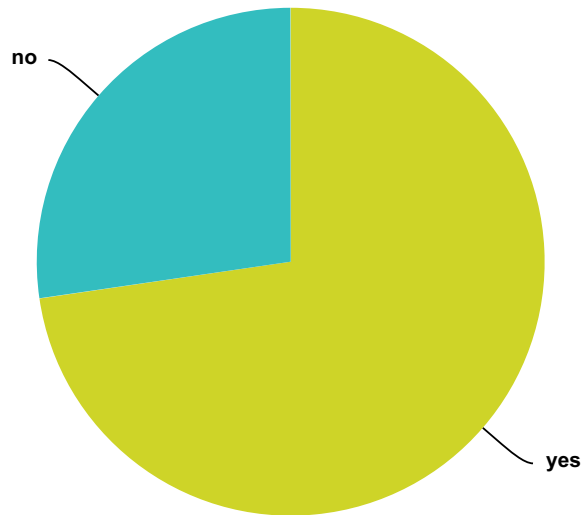

Q128 Can you see or feel energy or auras around people?

Answered: 1,311 Skipped: 247

Answer Choices	Responses	
yes	72.69%	953
no	27.31%	358
Total		1,311