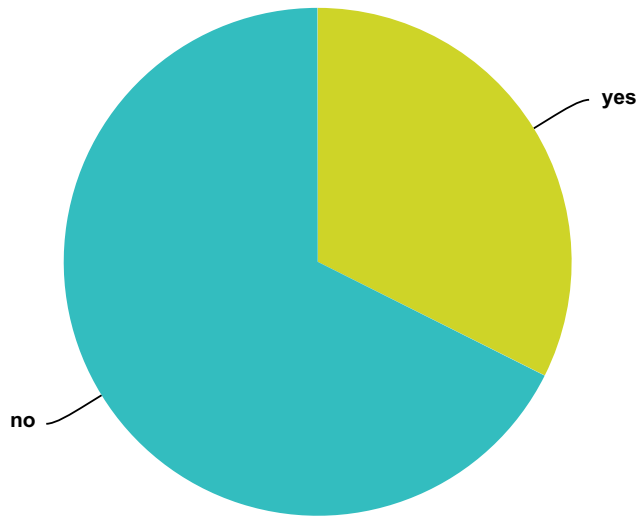

Q226 Did the ETs tell you of your mission here on Earth?

Answered: 1,054 Skipped: 504

Answer Choices	Responses	
yes	30.27%	319
no	69.73%	735
Total		1,054

Q227 Did you ever call down a UFO craft?

Answered: 1,099 Skipped: 459