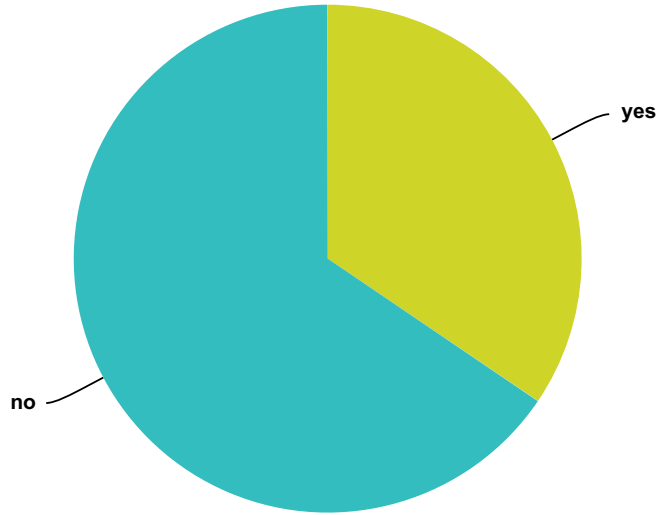

Q212 Did the ETs tell you about a future natural catastrophe or depopulation of humanity?

Answered: 1,041 Skipped: 517

Answer Choices	Responses	
yes	34.49%	359
no	65.51%	682
Total		1,041