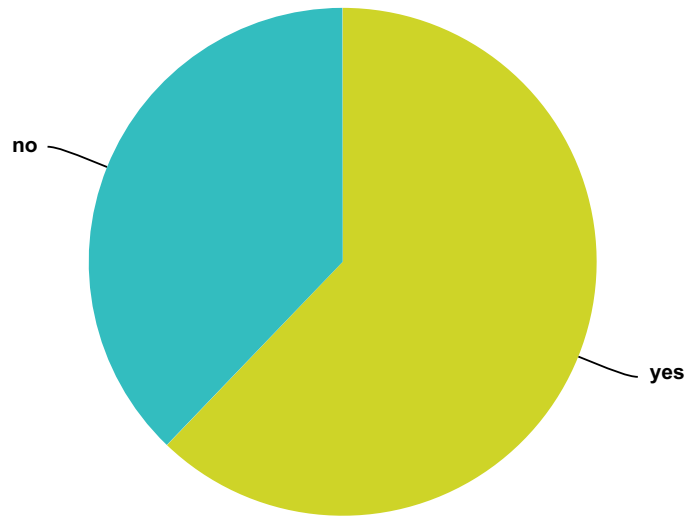

Q156 Did any ET ever try to help you?

Answered: 1,105 Skipped: 453

Answer Choices	Responses	
yes	62.17%	687
no	37.83%	418
Total		1,105