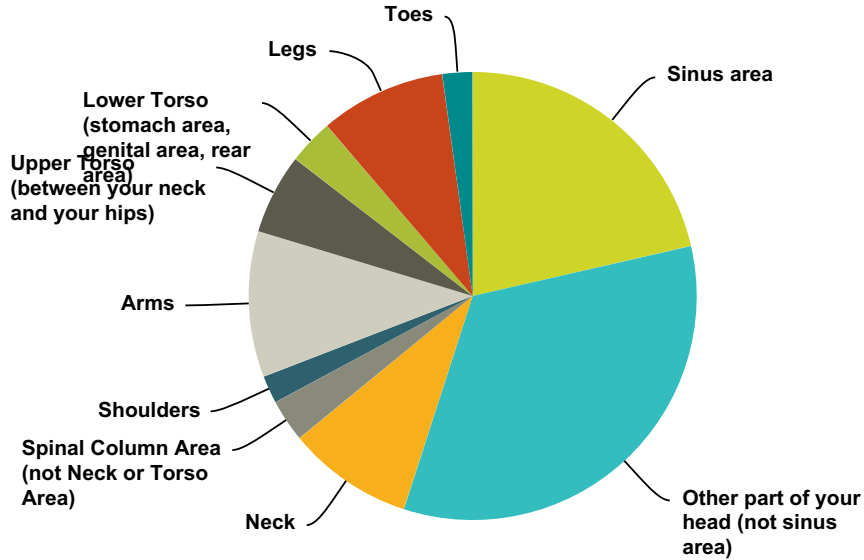

Q246 If you believe that you have an ET implant, can you tell us where in your body it is located?

Answered: 551 Skipped: 1,007

Answer Choices	Responses	
Sinus area	21.42%	118
Other part of your head (not sinus area)	33.58%	185
Neck	9.07%	50
Spinal Column Area (not Neck or Torso Area)	3.09%	17
Shoulders	2.00%	11
Arms	10.53%	58
Upper Torso (between your neck and your hips)	5.81%	32
Lower Torso (stomach area, genital area, rear area)	3.27%	18
Legs	9.07%	50
Toes	2.18%	12
Total		551