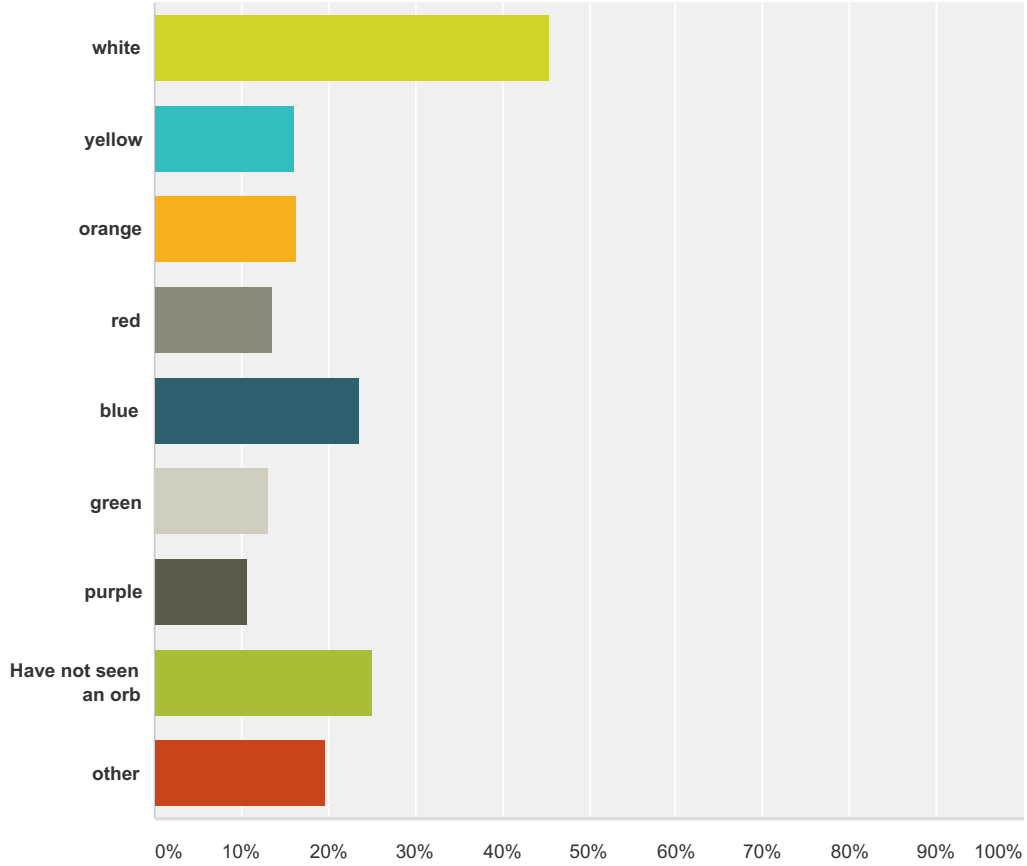

Q117 If you have seen these Small Orbs, what was the color of this Orb? Check all that apply:

Answered: 1,152 Skipped: 406

Answer Choices	Responses	Count
white	45.49%	524
yellow	15.97%	184
orange	16.32%	188
red	13.63%	157
blue	23.52%	271
green	13.19%	152
purple	10.59%	122
Have not seen an orb	25.00%	288
other	19.53%	225
Total Respondents: 1,152