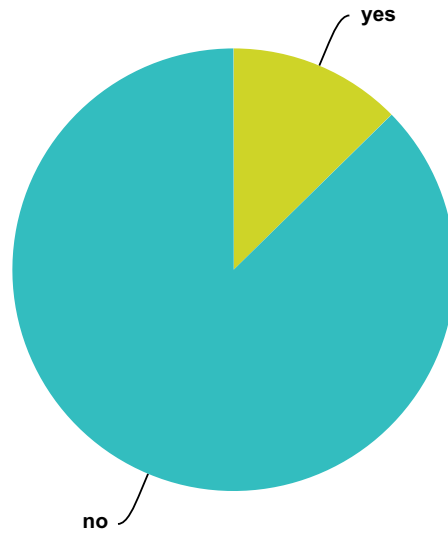

Q252 Do you know for a fact that a fetus has been taken from you?

Answered: 878 Skipped: 680

Answer Choices	Responses	
yes	12.64%	111
no	87.36%	767
Total		878