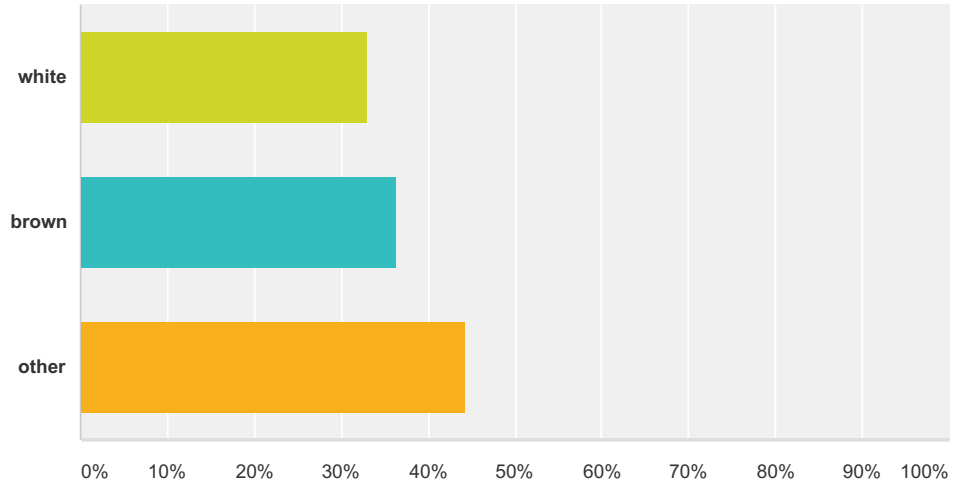

Q144 Have you ever seen an ET dressed in a Monk's Robe and if so, what color was the Robe?

Answered: 394 Skipped: 1,164

Answer Choices	Responses
white	32.99% 130
brown	36.29% 143
other	44.16% 174
Total Respondents: 394