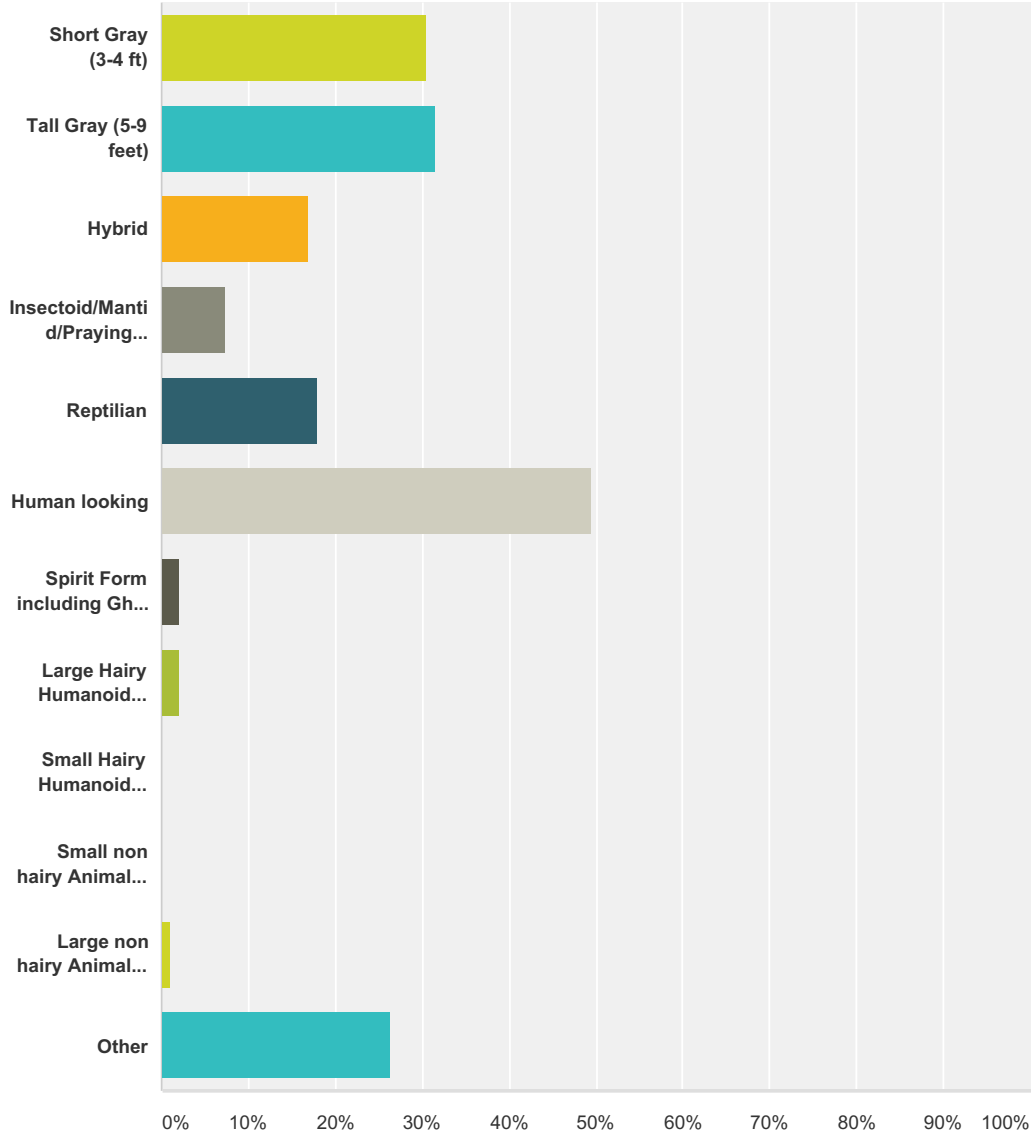

Q180 During this MILAB, only if there was an ET present, do you recall what type of ET was present? Check all that apply

Answered: 95 Skipped: 1,463

Answer Choices	Responses	Count
Short Gray (3-4 ft)	30.53%	29
Tall Gray (5-9 feet)	31.58%	30
Hybrid	16.84%	16
Insectoid/Mantid/Praying Mantis type	7.37%	7
Reptilian	17.89%	17
Human looking	49.47%	47