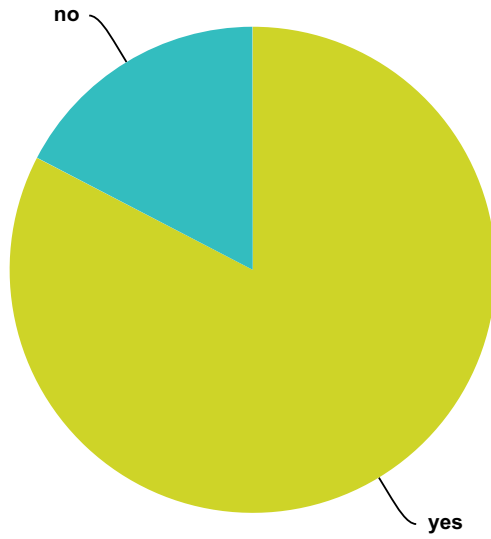

Q236 Can the ETs travel to the future?

Answered: 777 Skipped: 781

Answer Choices	Responses	
yes	82.63%	642
no	17.37%	135
Total		777