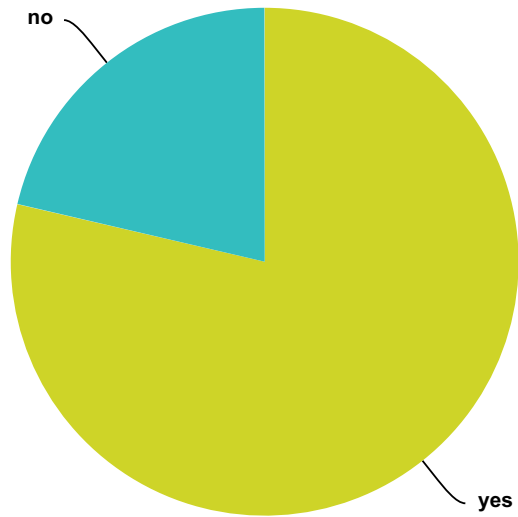

Q91 Have you ever hadan Out of Body Experience?

Answered: 1,326 Skipped: 232

Answer Choices	Responses
yes	78.66% 1,043
no	21.34% 283
Total	1,326