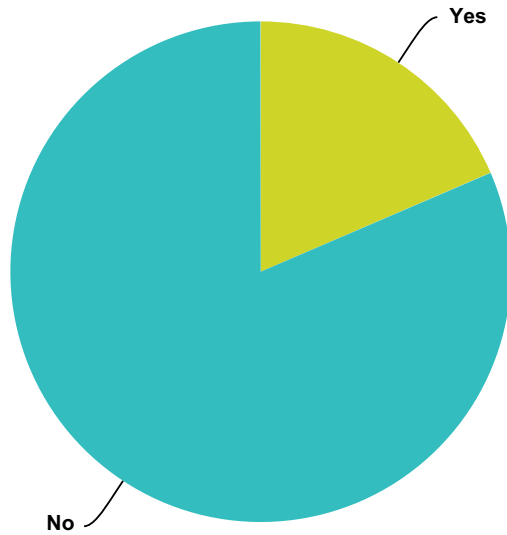

Q48 Do you know what powers the UFO craft and what type of energy is used?

Answered: 1,117 Skipped: 441

Answer Choices	Responses	
Yes	18.53%	207
No	81.47%	910
Total		1,117