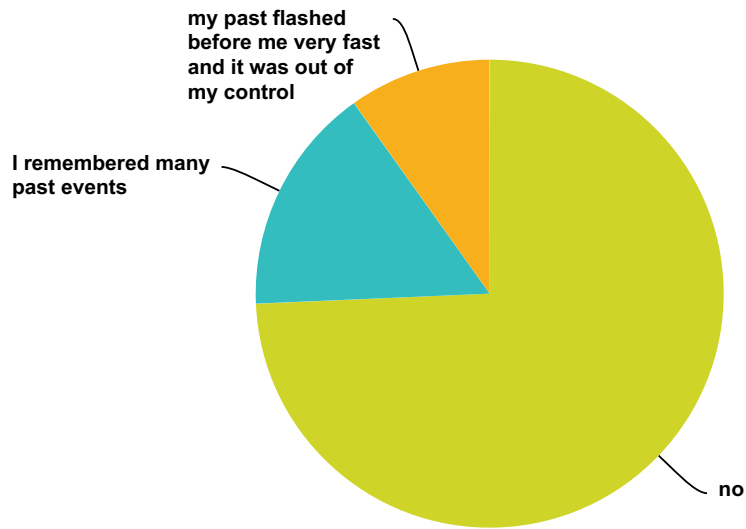

Q80 While in this "Matrix" type of reality, did scenes from your past come back to you?

Answered: 701 Skipped: 857

Answer Choices	Responses	
no	74.32%	521
I remembered many past events	15.83%	111
my past flashed before me very fast and it was out of my control	9.84%	69
Total		701