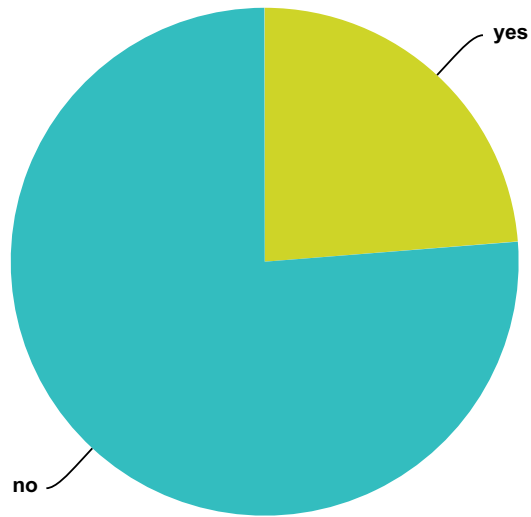

Q177 During this MILAB, was an ET present with the humans?

Answered: 337 Skipped: 1,221

Answer Choices	Responses	
yes	23.74%	80
no	76.26%	257
Total		337

Q178 During this MILAB, was there a human dressed in an ET costume?