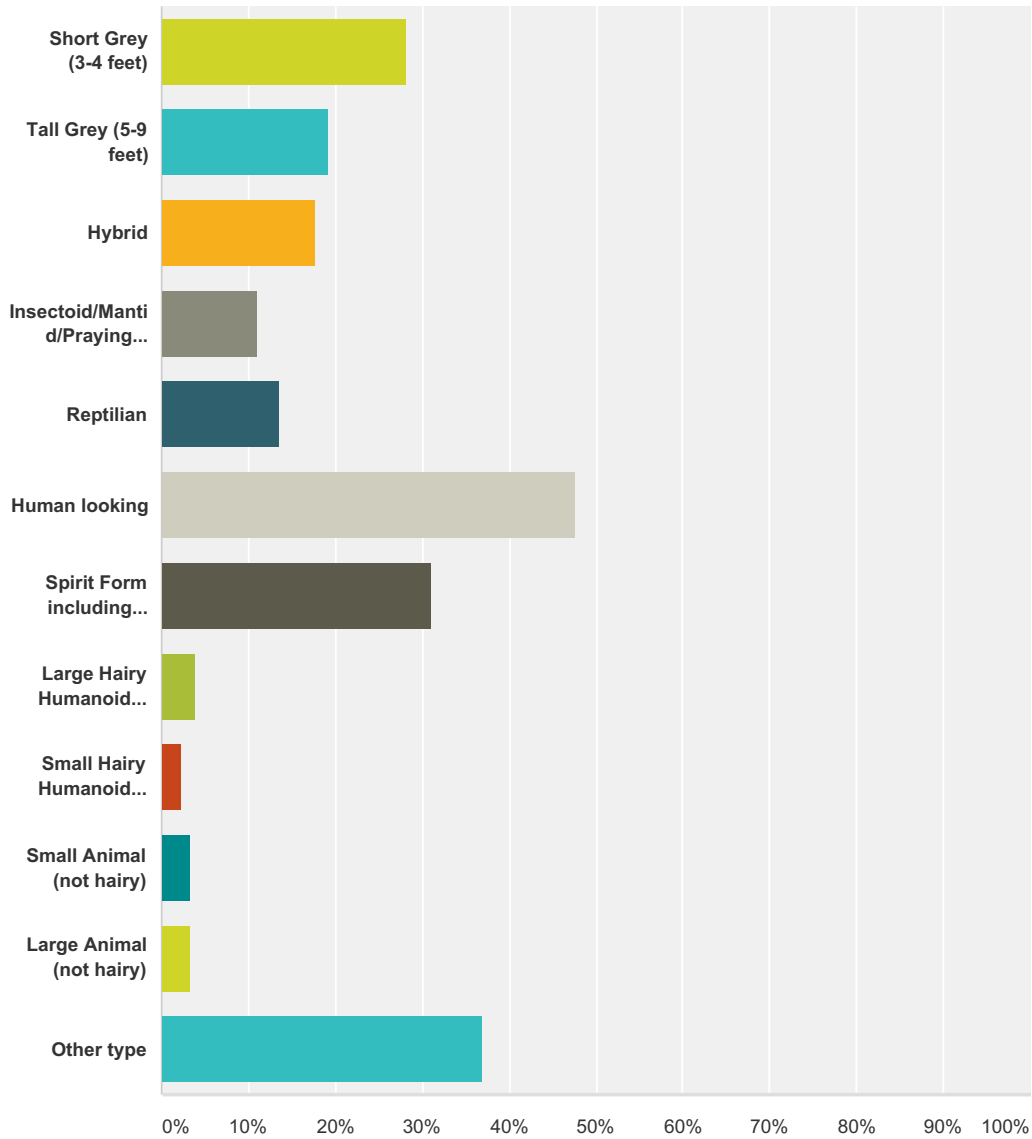

Q68 If your ET contact was not on Earth, nor on a ship, but in some other type of Physical 3D reality, did you encounter any ET entity? If so, what type of ET did you encounter? Please select all that apply:

Answered: 494 Skipped: 1,064

Answer Choices	Responses	Count
Short Grey (3-4 feet)	28.14%	139
Tall Grey (5-9 feet)	19.23%	95
Hybrid	17.81%	88
Insectoid/Mantid/Praying Mantis type	11.13%	55
Reptilian	13.56%	67