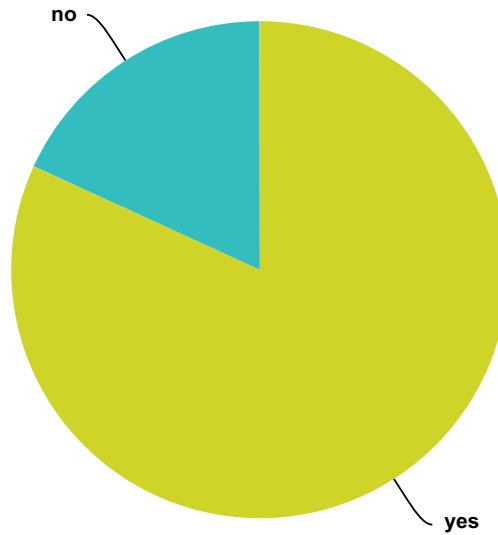

Q236 Can the ETs travel to the future?

Answered: 777 Skipped: 781

Answer Choices	Responses	
yes	82.63%	642
no	17.37%	135
Total		777

Q237 Can the ETs travel to both the past and also to the future?

Answered: 782 Skipped: 776