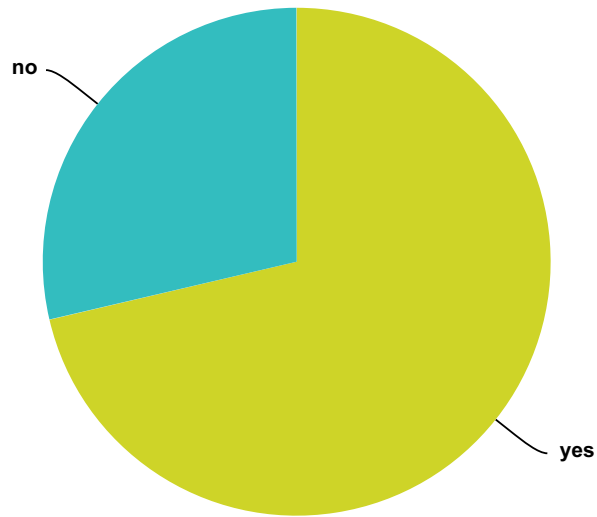

Q155 Do you believe that ETs in general are Good/Benevolent?

Answered: 1,155 Skipped: 403

Answer Choices	Responses	
yes	71.34%	824
no	28.66%	331
Total		1,155