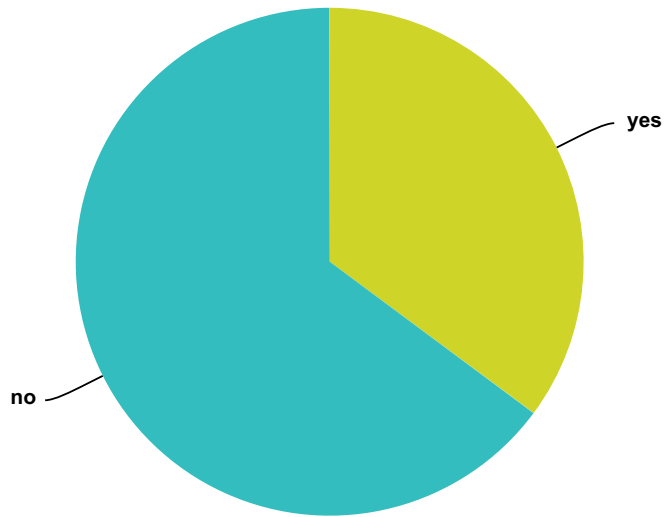

Q250 Can you consciously recall lying on a table or bed and being examined by an ET?

Answered: 1,072 Skipped: 486

Answer Choices	Responses	
yes	35.17%	377
no	64.83%	695
Total		1,072