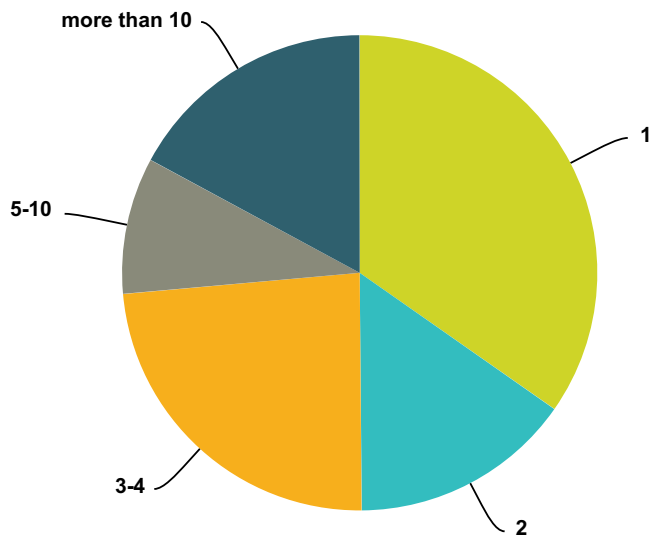

Q32 If you had witnesses on more than one occasion, how many total different witnesses, from all of your PHYSICAL encounters with these ETs, were with you from all of these encounters.

Answered: 409 Skipped: 1,149

Answer Choices	Responses	
1	34.72%	142
2	15.16%	62
3-4	23.72%	97
5-10	9.29%	38
more than 10	17.11%	70
Total		409