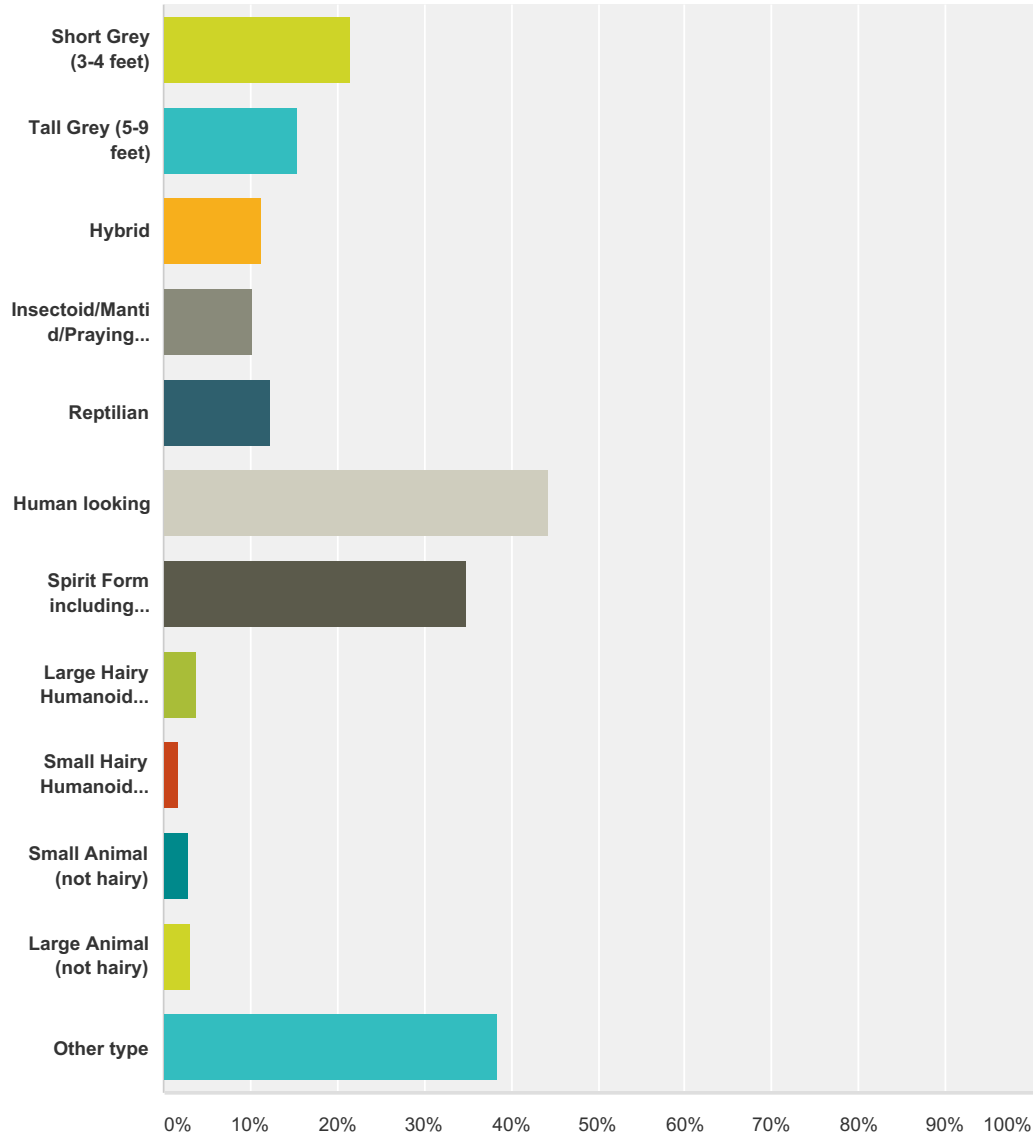

Q70 If you saw an ET in this Matrix reality, do you know what type of ET it was? Please select all that apply.

Answered: 546 Skipped: 1,012

Answer Choices	Responses	
Short Grey (3-4 feet)	21.43%	117
Tall Grey (5-9 feet)	15.38%	84
Hybrid	11.17%	61
Insectoid/Mantid/Praying Mantis type	10.26%	56
Reptilian	12.27%	67
Human looking	44.32%	242