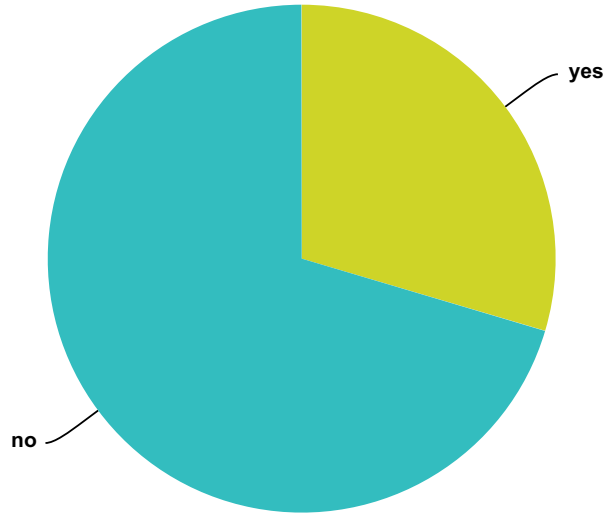

Q229 Did the ETs ever tell you about the concept of Parallel Universes (many universes)?

Answered: 1,044 Skipped: 514

Answer Choices	Responses	
yes	29.60%	309
no	70.40%	735
Total		1,044