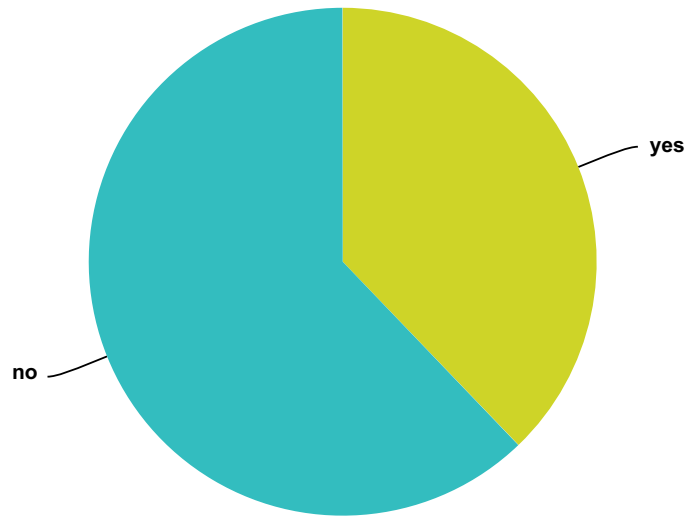

Q239 Do you believe that ETs are Modern Angels?

Answered: 1,036 Skipped: 522

Answer Choices	Responses	
yes	37.84%	392
no	62.16%	644
Total		1,036