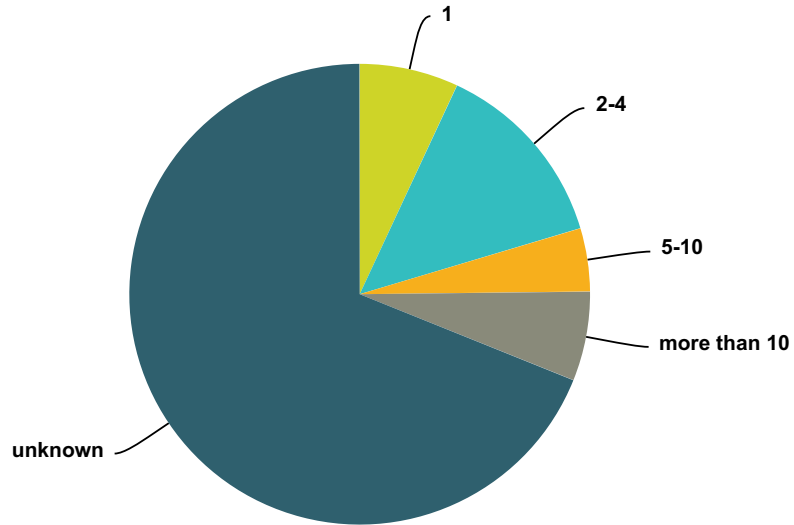

Q16 If applicable, approximately how many ET Contact experiences have been experienced by your spouse?

Answered: 929 Skipped: 629

Answer Choices	Responses	
1	13.02%	121
2-4	14.75%	137
5-10	4.52%	42
more than 10	6.67%	62
unknown	61.03%	567
Total		929

Q17 If applicable, approximately how many ET Contact experiences have been experienced by your children?

Answered: 878 Skipped: 680

Answer Choices	Responses	
1	6.95%	61
2-4	13.44%	118
5-10	4.44%	39
more than 10	6.26%	55
unknown	68.91%	605
Total		878