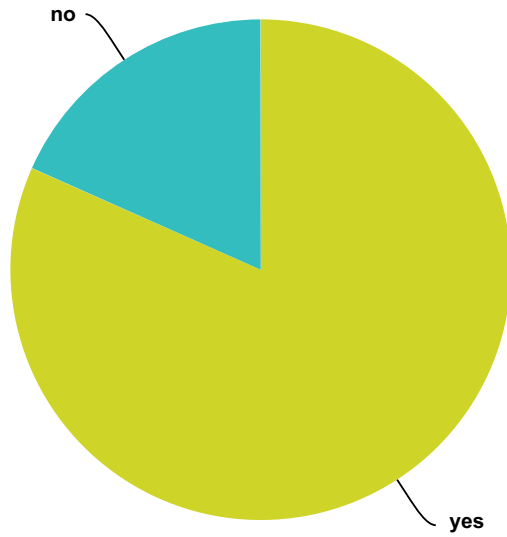

Q119 Do you believe that these Orbs are conscious living entities?

Answered: 943 Skipped: 615

Answer Choices	Responses	
yes	81.65%	770
no	18.35%	173
Total		943