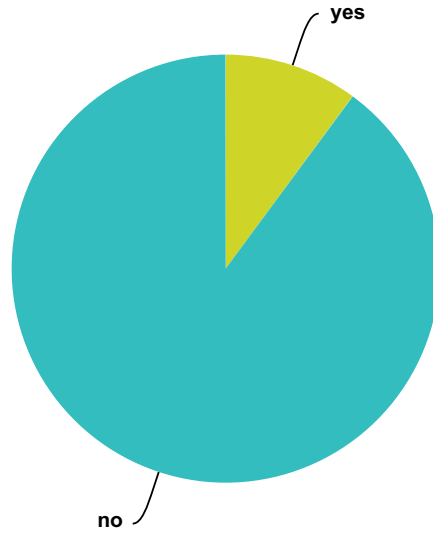

Q125 Have you ever met a non human intelligent being (an ET) during a hallucinogenic experience?

Answered: 1,235 Skipped: 323

Answer Choices	Responses	
yes	10.12%	125
no	89.88%	1,110
Total		1,235