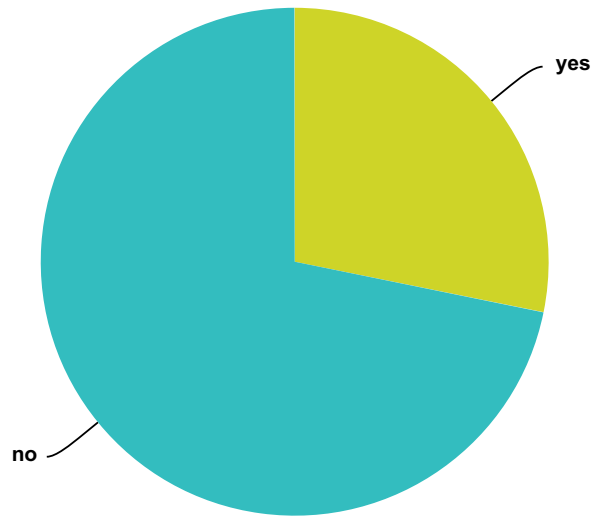

Q193 Did the ETs ever tell you why you were being targeted for contact?

Answered: 1,007 Skipped: 551

Answer Choices	Responses	
yes	28.20%	284
no	71.80%	723
Total		1,007