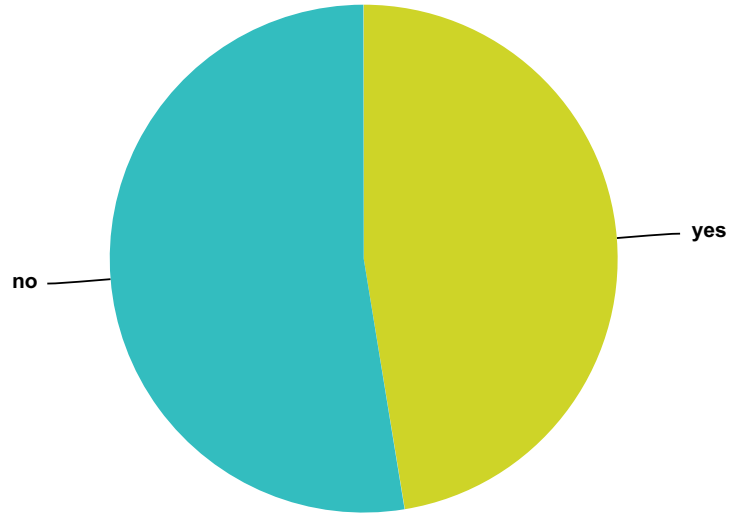

Answer Choices	Responses	
yes	72.74%	942
no	27.26%	353
Total		1,295

Q124 Have you seen dark cloudy images, which appear like human-like apparitions, moving about your house?

Answered: 1,299 Skipped: 259