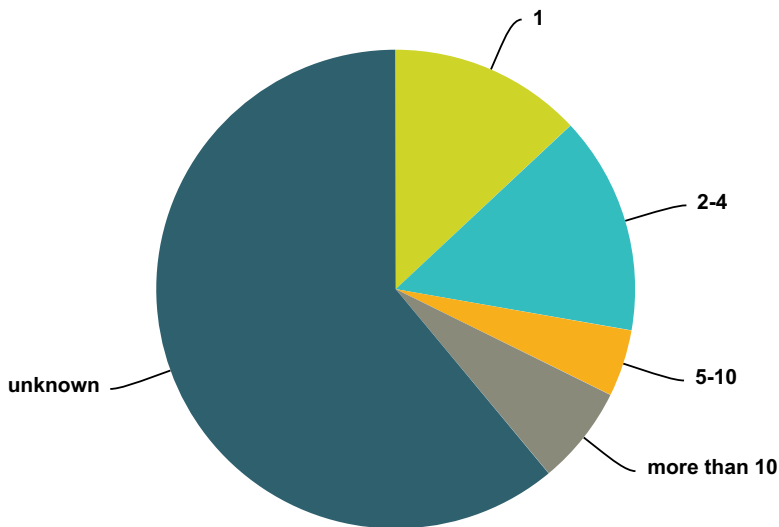

Q15 Has your relationship with your friends been detrimentally impacted because of your inability to openly speak with them about your ET Contact Experiences?

Answered: 1,477 Skipped: 81

Answer Choices	Responses	
Yes	28.30%	418
No	71.70%	1,059
Total		1,477

Q16 If applicable, approximately how many ET Contact experiences have been experienced by your spouse?

Answered: 929 Skipped: 629

Answer Choices	Responses	
1	13.02%	121
2-4	14.75%	137
5-10	4.52%	42
more than 10	6.67%	62
unknown	61.03%	567
Total		929