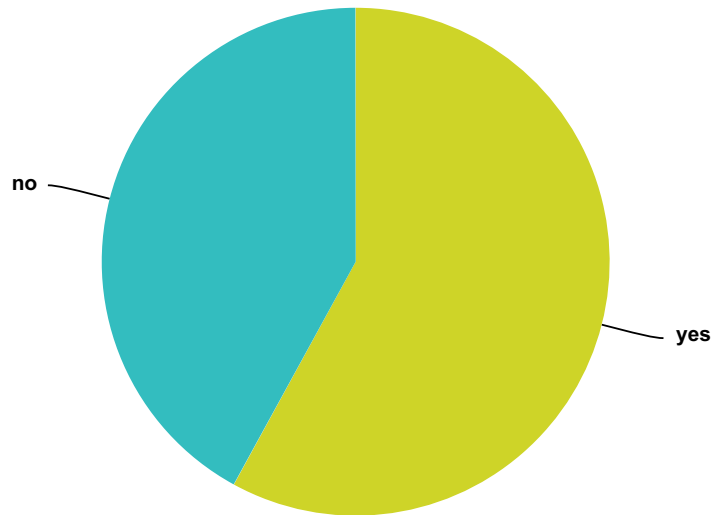

Q162 Have you deliberately called to see an ET craft/ship?

Answered: 1,223 Skipped: 335

Answer Choices	Responses	
yes	57.97%	709
no	42.03%	514
Total		1,223