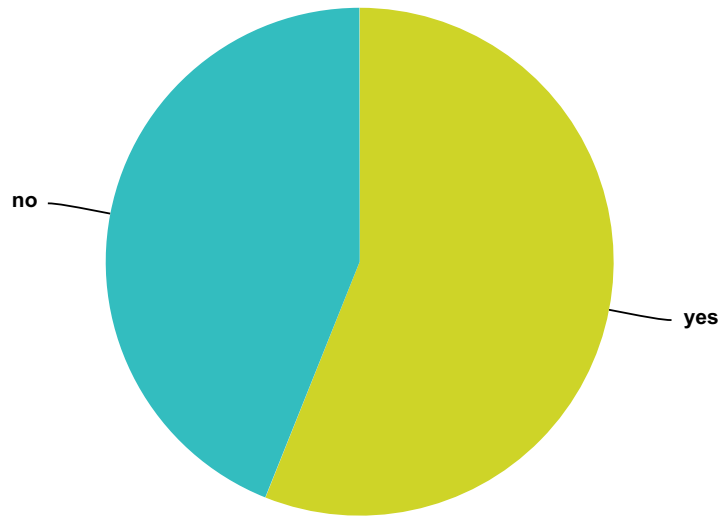

Q233 Do you believe that the ETs are with you most of the time?

Answered: 1,097 Skipped: 461

Answer Choices	Responses	
yes	56.06%	615
no	43.94%	482
Total		1,097