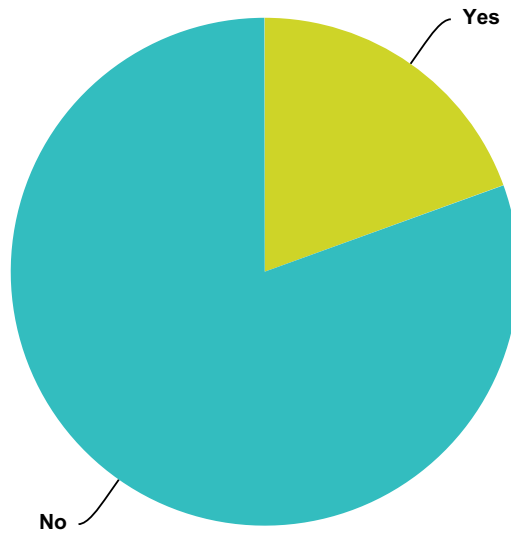

Q54 Were you taken on a tour of the UFO craft by an ET?

Answered: 950 Skipped: 608

Answer Choices	Responses	
Yes	19.47%	185
No	80.53%	765
Total		950

Q55 How many total times do you believe you have been on a UFO craft?