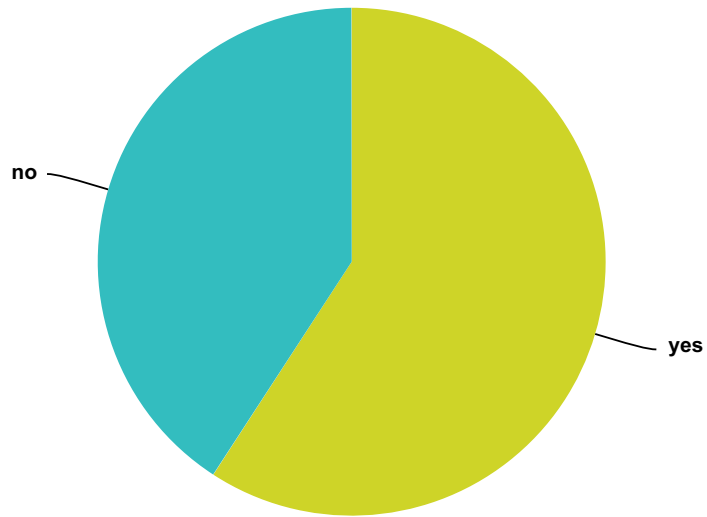

Q120 Have you ever seen unusual lights in your house which should not be there?

Answered: 1,198 Skipped: 360

Answer Choices	Responses	
yes	59.18%	709
no	40.82%	489
Total		1,198