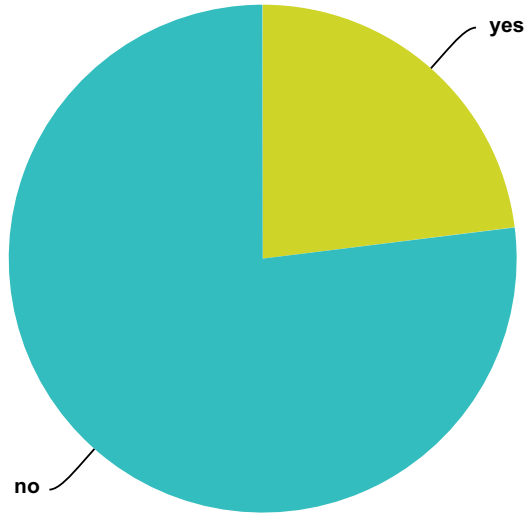

Q191 Did the ET communicate information to you concerning you or your family's role in the ET contact?

Answered: 998 Skipped: 560

Answer Choices	Responses	
yes	23.05%	230
no	76.95%	768
Total		998