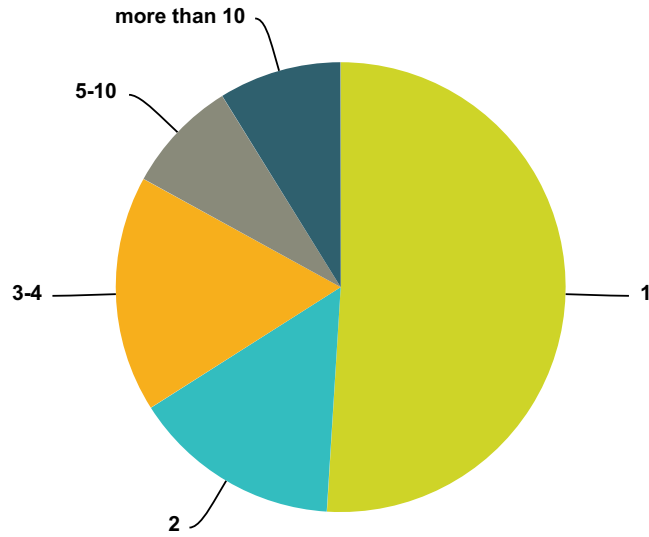

Q31 If you were with someone else, please state how many witnesses were with you during this experience?

Answered: 453 Skipped: 1,105

Answer Choices	Responses	
1	50.99%	231
2	15.01%	68
3-4	17.00%	77
5-10	8.17%	37
more than 10	8.83%	40
Total		453