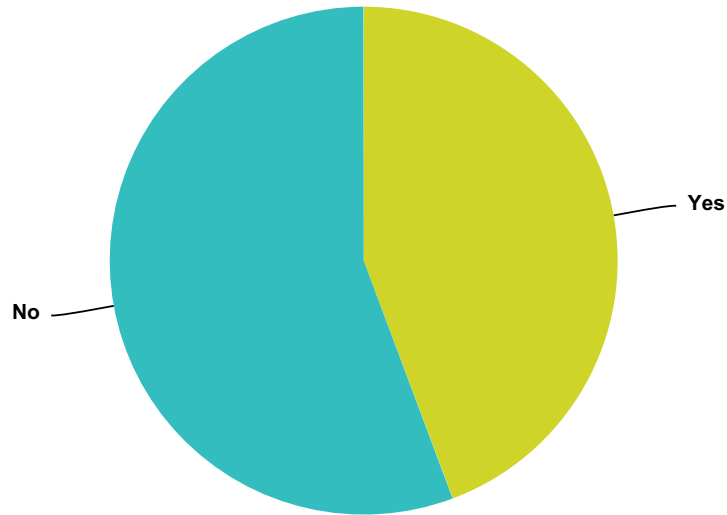

Q58 If you were taken aboard a craft, do you know why they were taking you aboard a craft?

Answered: 772 Skipped: 786

Answer Choices	Responses	
Yes	44.30%	342
No	55.70%	430
Total		772