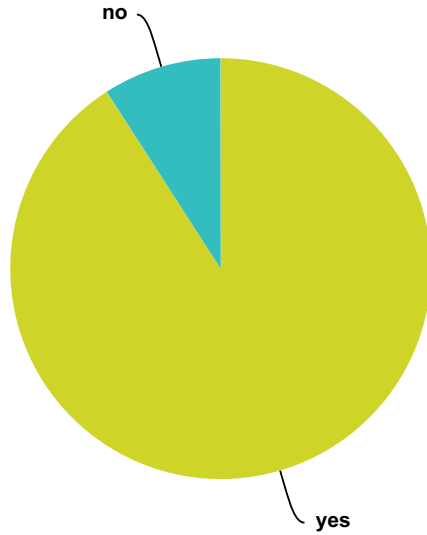

Q136 Do you feel there is some sort of a grand plan in motion that Experiencers are all a part of?

Answered: 1,230 Skipped: 328

Answer Choices	Responses	
yes	90.89%	1,118
no	9.11%	112
Total		1,230