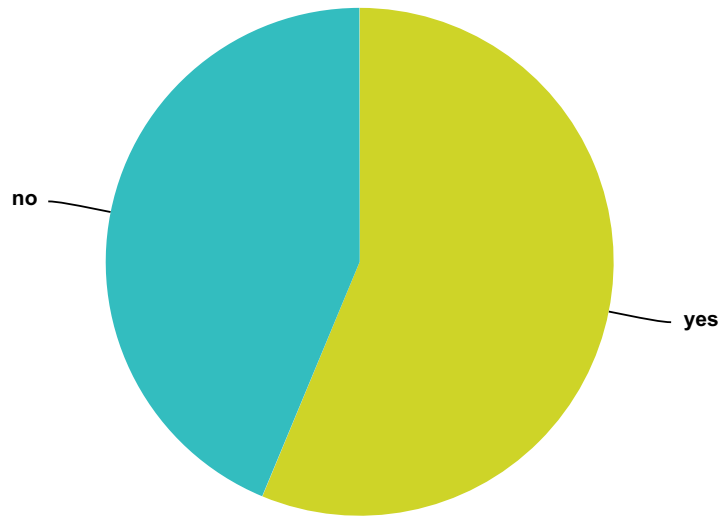

Q131 Did the ETs ever paralyze you?

Answered: 1,219 Skipped: 339

Answer Choices	Responses	
yes	56.28%	686
no	43.72%	533
Total		1,219