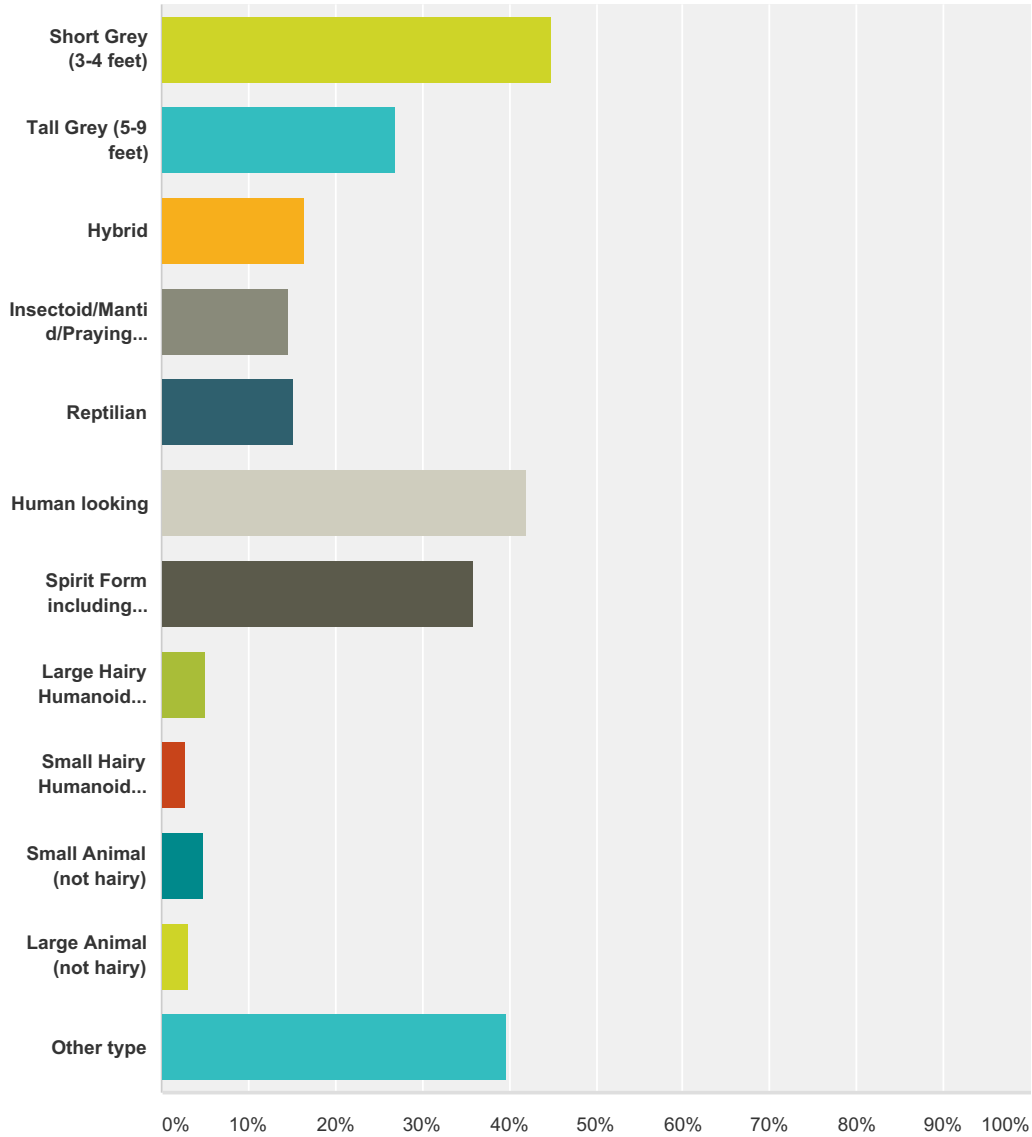

Q39 If you answered YES to having contact with an ET Physically here on Earth in a perceived 3-D Physical Reality, can you describe what group of ETs have you observed? Please check all that apply:

Answered: 962 Skipped: 596

Answer Choices	Responses	Count
Short Grey (3-4 feet)	44.91%	432
Tall Grey (5-9 feet)	27.03%	260
Hybrid	16.42%	158
Insectoid/Mantid/Praying Mantis type	14.55%	140
Reptilian	15.28%	147