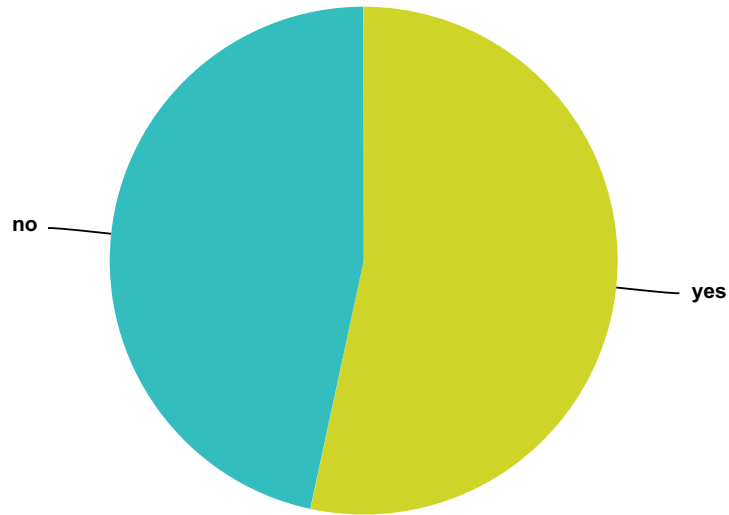

Q249 Have you woken up to see puncture wounds, scoop marks on your skin that you do not recall how you received them?

Answered: 1,008 Skipped: 550

Answer Choices	Responses	
yes	53.37%	538
no	46.63%	470
Total		1,008