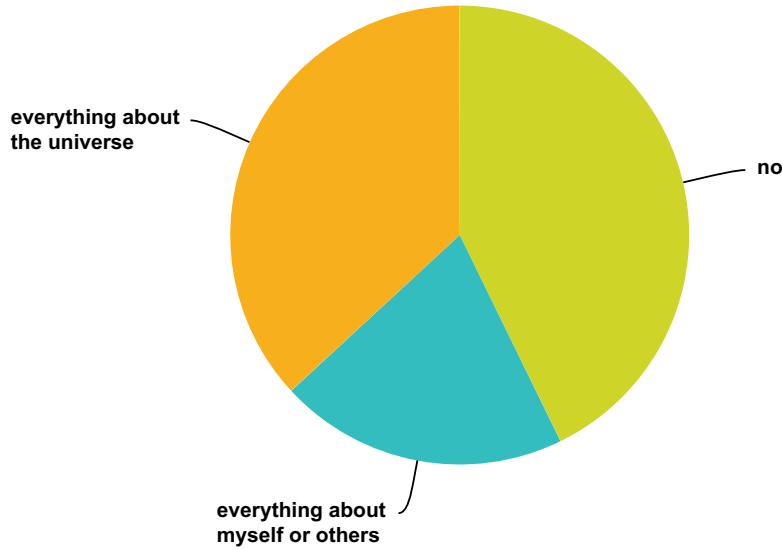

Q84 While in this "Matrix" type of reality, did you suddenly seem to understand everything?

Answered: 697 Skipped: 861

Answer Choices	Responses	
no	42.75%	298
everything about myself or others	20.37%	142
everything about the universe	36.87%	257
Total		697