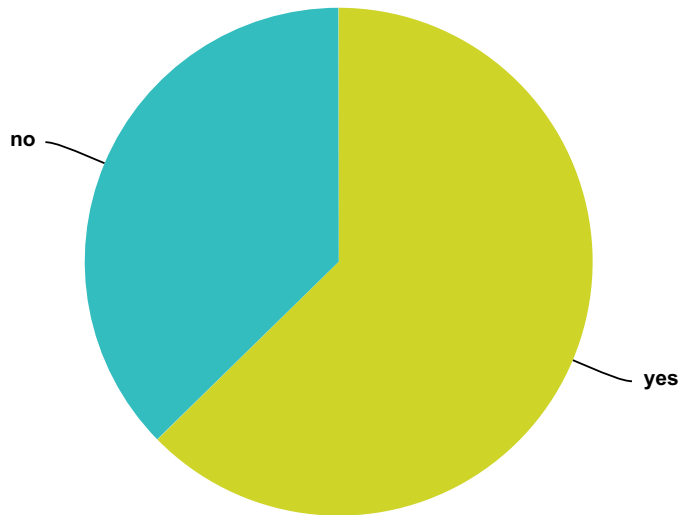

Q218 If applicable, do you want to return back to your ET group?

Answered: 734 Skipped: 824

Answer Choices	Responses	
yes	62.67%	460
no	37.33%	274
Total		734

Q219 Is the word "Droikid" of special significance to you?