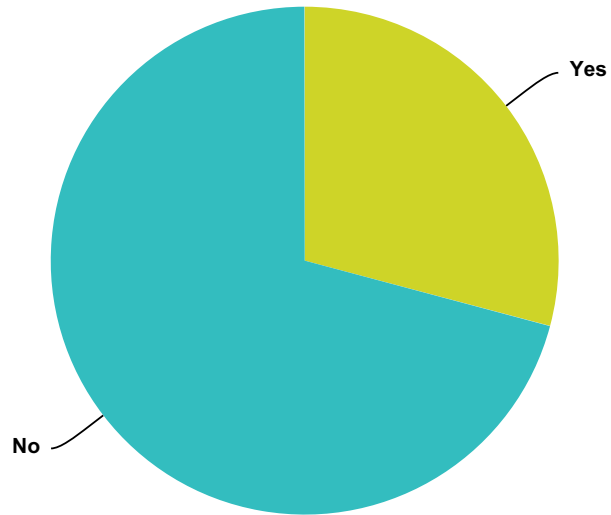

Answer Choices	Responses	
Yes	31.61%	409
No	68.39%	885
Total		1,294

Q10 Has your spouse experienced ET contact experiences without you present?

Answered: 1,282 Skipped: 276

Answer Choices	Responses	
Yes	21.22%	272
No	78.78%	1,010
Total		1,282

Q11 Have any of your children experienced ET Contact experiences with you present?

Answered: 1,152 Skipped: 406

Answer Choices	Responses	
Yes	23.44%	270
No	76.56%	882
Total		1,152

Q12 Have any of your children experienced ET contact experiences without you present?

Answered: 1,132 Skipped: 426

Answer Choices	Responses	
Yes	29.15%	330
No	70.85%	802
Total		1,132

Q13 Check the following boxes if you OPENLY speak about your ET Contact experiences with these individuals: