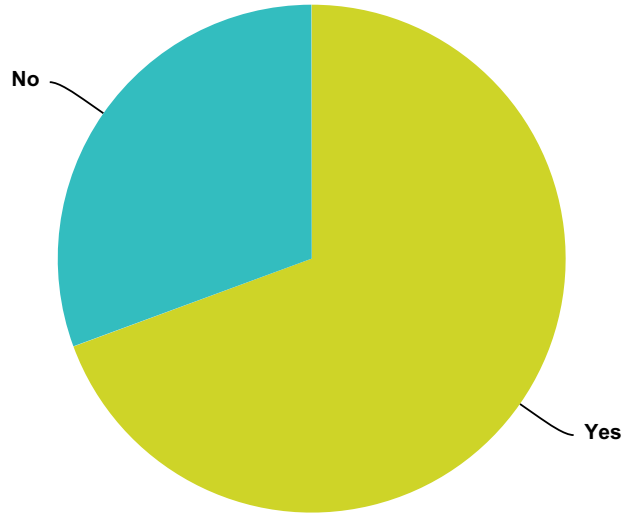

Q17 If applicable, approximately how many ET Contact experiences have been experienced by your children?

Answered: 878 Skipped: 680

Answer Choices	Responses	
1	6.95%	61
2-4	13.44%	118
5-10	4.44%	39
more than 10	6.26%	55
unknown	68.91%	605
Total		878

Q20 Did you have an encounter with an ET (non-human intelligent being) but the ET was not physically present?

Answered: 1,418 Skipped: 140

Answer Choices	Responses	
Yes	69.39%	984
No	30.61%	434
Total		1,418

Q21 How many times have you had this type of contact WITHOUT an ET Physically present?

Answered: 1,017 Skipped: 541

Answer Choices	Responses	
1	13.27%	135
2	8.65%	88
3-5	20.35%	207
5-10	10.91%	111
more than 10	46.80%	476
Total		1,017