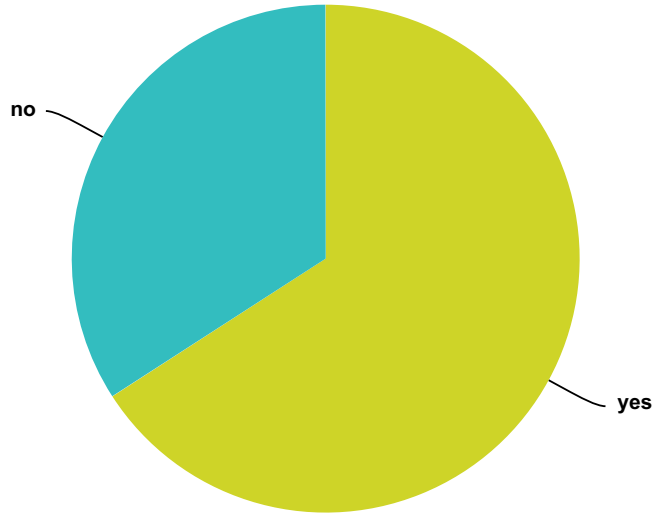

Q100 Have you ever had a "Past Life" memory? For example, memory of your consciousness in a previous life.

Answered: 1,284 Skipped: 274

Answer Choices	Responses	
yes	65.89%	846
no	34.11%	438
Total		1,284