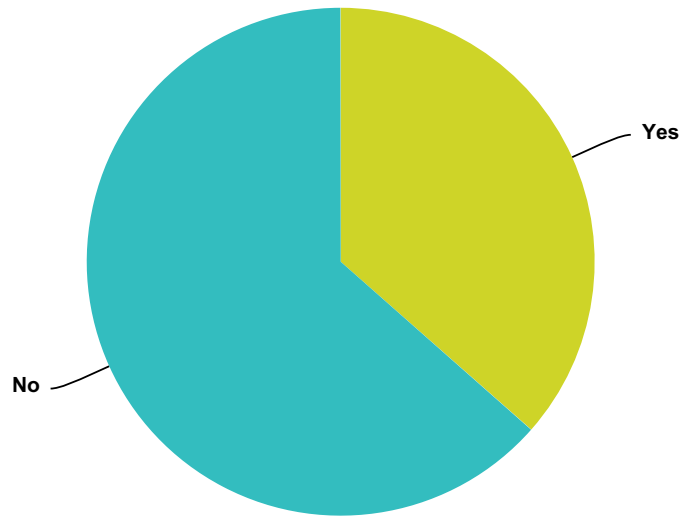

Q63 Do you believe you were ever on another planet?

Answered: 1,200 Skipped: 358

Answer Choices	Responses	
Yes	36.50%	438
No	63.50%	762
Total		1,200