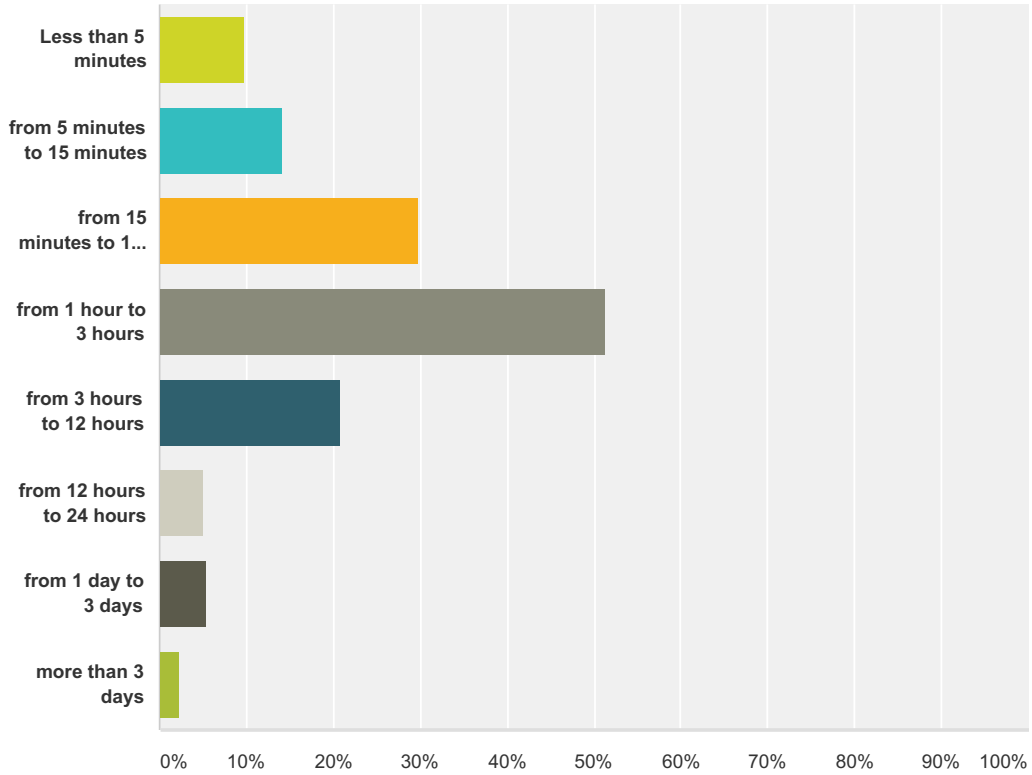

Q62 If you experienced any "missing time" in your experience, do you know how much time was missing? If more than one experience, select all that apply.

Answered: 659 Skipped: 899

Answer Choices	Responses	Count
Less than 5 minutes	9.71%	64
from 5 minutes to 15 minutes	14.11%	93
from 15 minutes to 1 hour	29.89%	197
from 1 hour to 3 hours	51.29%	338
from 3 hours to 12 hours	20.94%	138
from 12 hours to 24 hours	5.01%	33
from 1 day to 3 days	5.46%	36
more than 3 days	2.28%	15
Total Respondents: 659