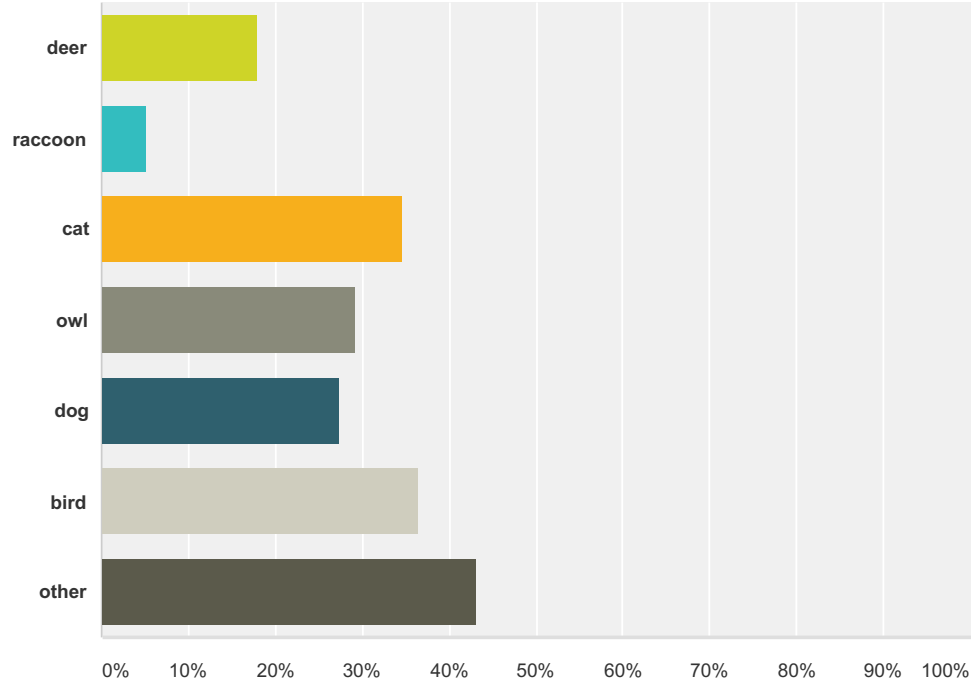

Answer Choices	Responses	
yes	13.02%	169
no	86.98%	1,129
Total		1,298

Q115 Have you ever had an unusual or mystical experience involving any animal and if so what was the animal?

Answered: 841 Skipped: 717