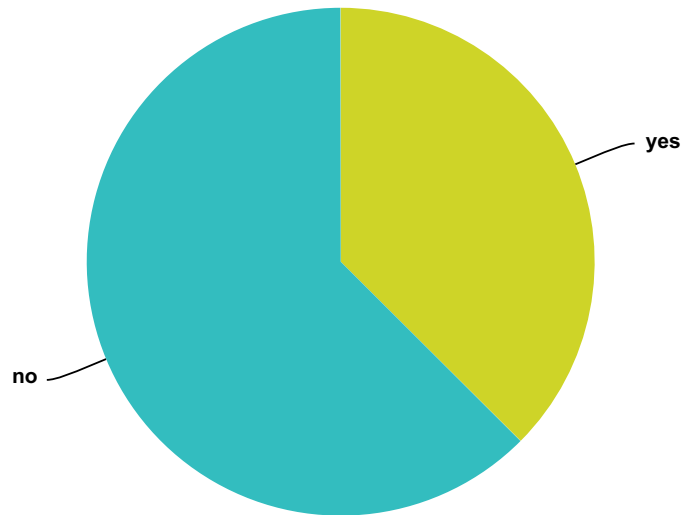

Q97 Have you ever met a non human intelligent being (an ET) during meditation?

Answered: 1,198 Skipped: 360

Answer Choices	Responses	
yes	37.48%	449
no	62.52%	749
Total		1,198