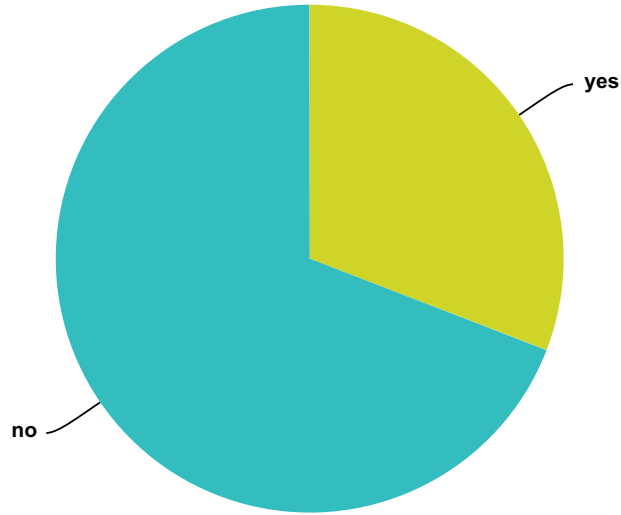

Q231 Do you believe that the ETs arranged your relationship with your spouse or partner?

Answered: 1,014 Skipped: 544

Answer Choices	Responses	
yes	30.87%	313
no	69.13%	701
Total		1,014