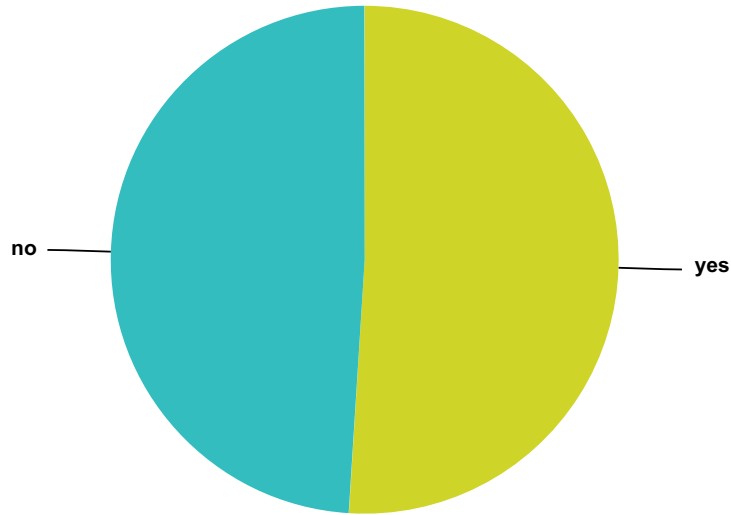

Q150 Did you ever wake up and see an ET in your bedroom?

Answered: 1,139 Skipped: 419

Answer Choices	Responses	
yes	51.01%	581
no	48.99%	558
Total		1,139