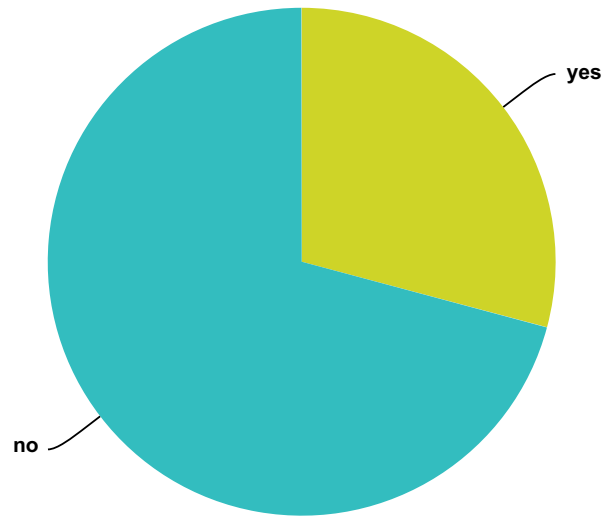

Q101 Have you ever channeled a non human intelligent being?

Answered: 1,265 Skipped: 293

Answer Choices	Responses	
yes	29.17%	369
no	70.83%	896
Total		1,265