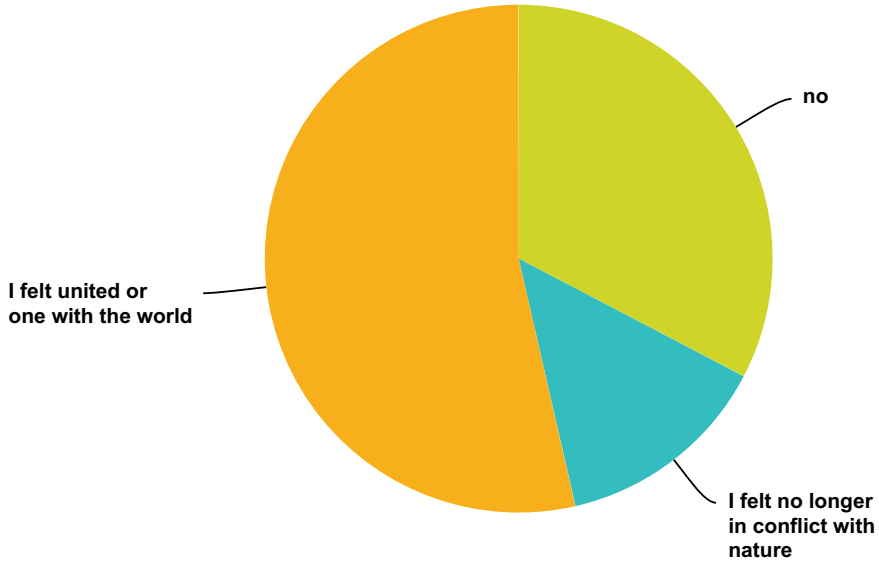

Q83 While in this "Matrix" like type of reality, did you feel a sense of harmony or unity with the universe?

Answered: 698 Skipped: 860

Answer Choices	Responses	
no	32.66%	228
I felt no longer in conflict with nature	13.75%	96
I felt united or one with the world	53.58%	374
Total		698