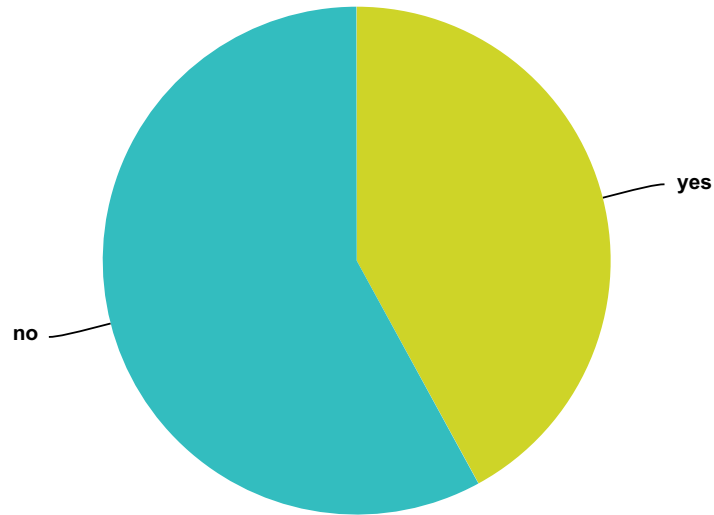

Q181 During this MILAB and if there was an ET present, did this ET use any telepathic communication with you?

Answered: 157 Skipped: 1,401

Answer Choices	Responses	
yes	42.04%	66
no	57.96%	91
Total		157