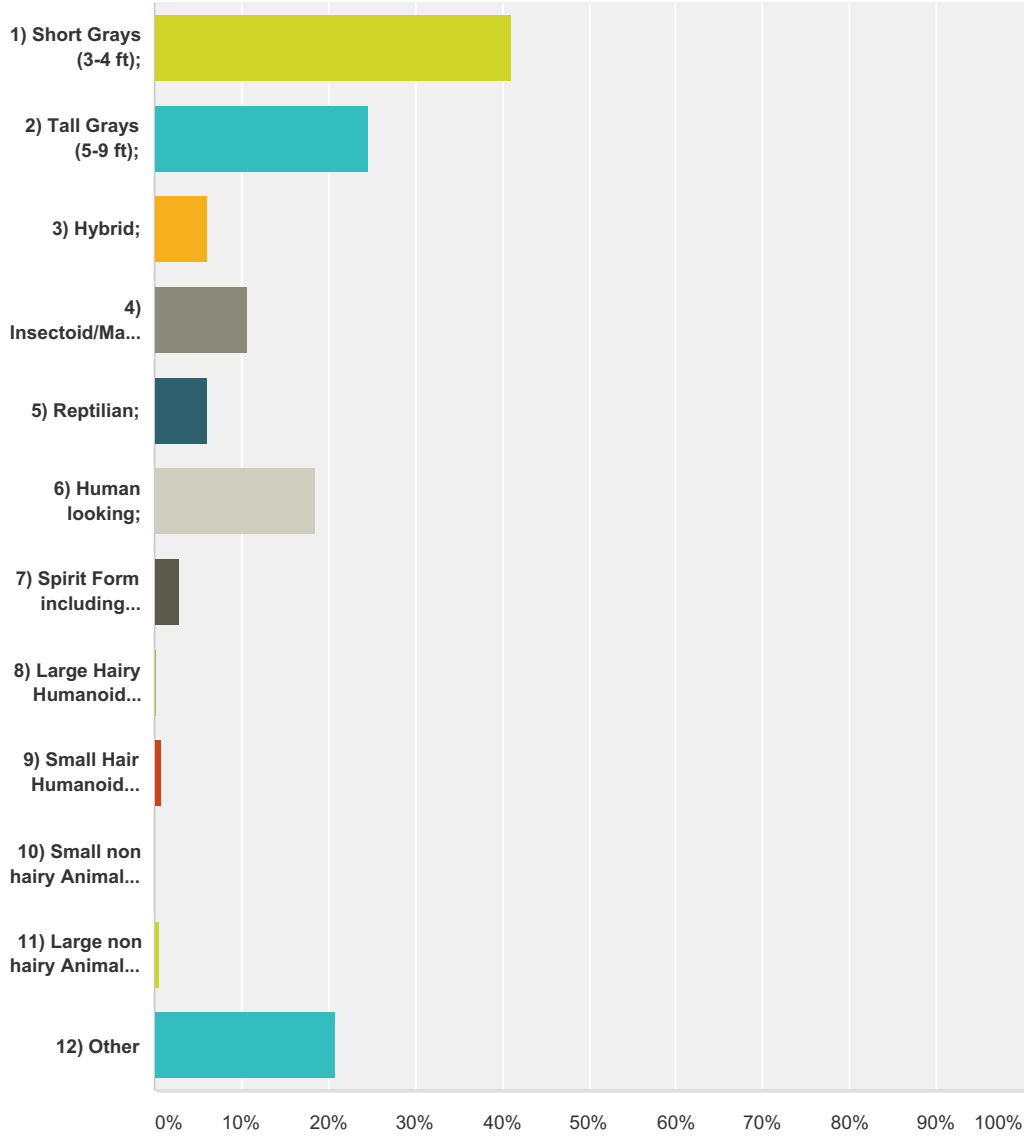

Q247 If you believe that you have had an ET implant, do you know what ET type placed this implant in you?

Answered: 346 Skipped: 1,212

Answer Choices	Responses	Count
1) Short Grays (3-4 ft);	41.04%	142
2) Tall Grays (5-9 ft);	24.57%	85
3) Hybrid;	6.07%	21
4) Insectoid/Mantid/Praying Mantis type;	10.69%	37
5) Reptilian;	6.07%	21
6) Human looking;	18.50%	64