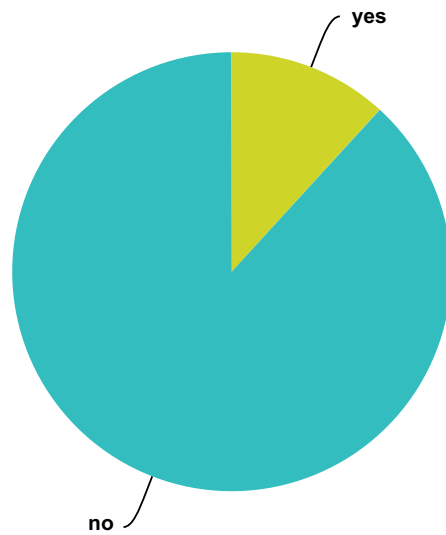

Q240 Have you ever been submerged in a fluid when on a craft?

Answered: 1,018 Skipped: 540

Answer Choices	Responses	
yes	11.79%	120
no	88.21%	898
Total		1,018