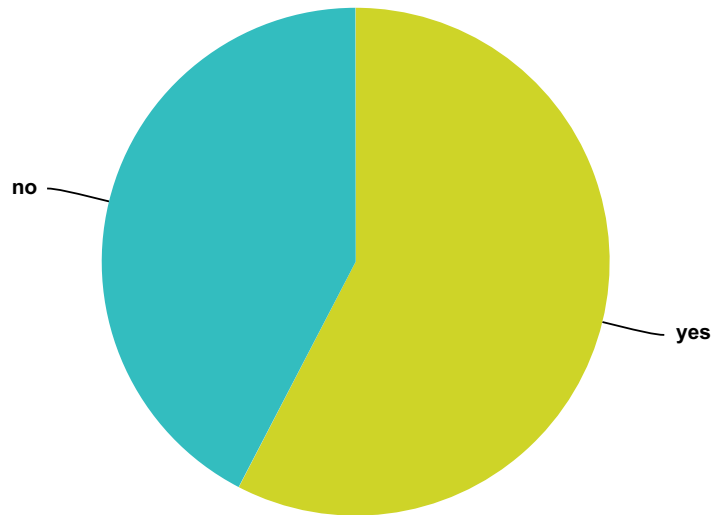

Q129 Can you see or feel the energy of an ET?

Answered: 1,232 Skipped: 326

Answer Choices	Responses	
yes	57.63%	710
no	42.37%	522
Total		1,232